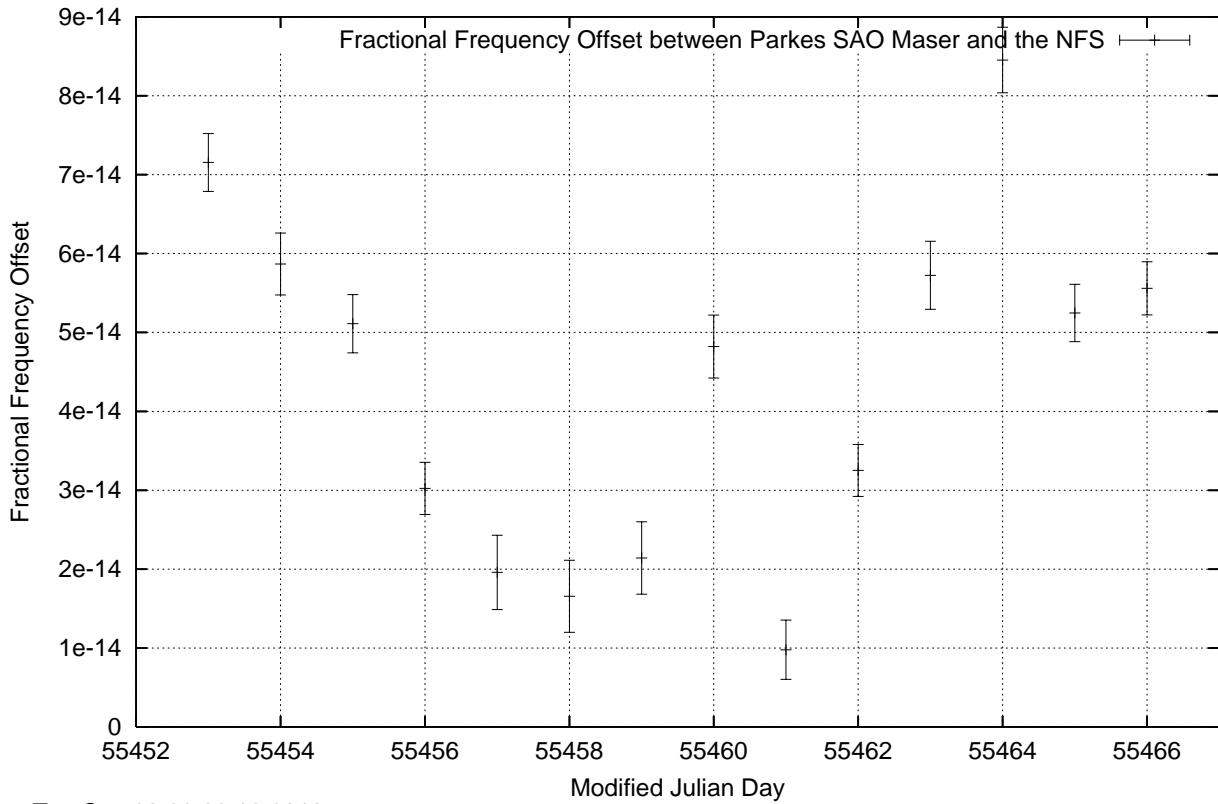

GPS Common-View Time-Transfer between ATNF Parkes and NMI Sydney

Tue Sep 28 22:26:16 2010

GPS Common-View Frequency Transfer between ATNF Parkes and NMI Sydney

Tue Sep 28 22:26:16 2010