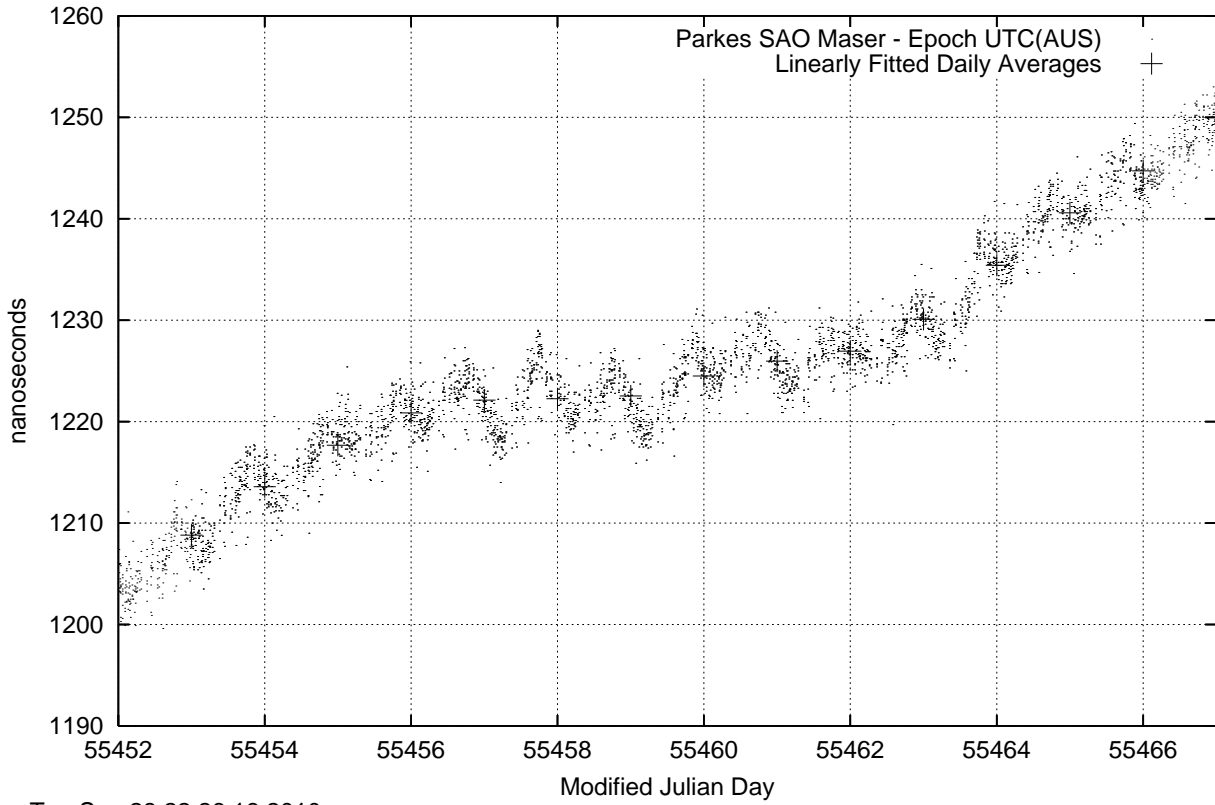

GPS Common-View Time-Transfer between ATNF Parkes and NMI Sydney

Tue Sep 28 22:26:16 2010

GPS Common-View Frequency Transfer between ATNF Parkes and NMI Sydney

Tue Sep 28 22:26:16 2010