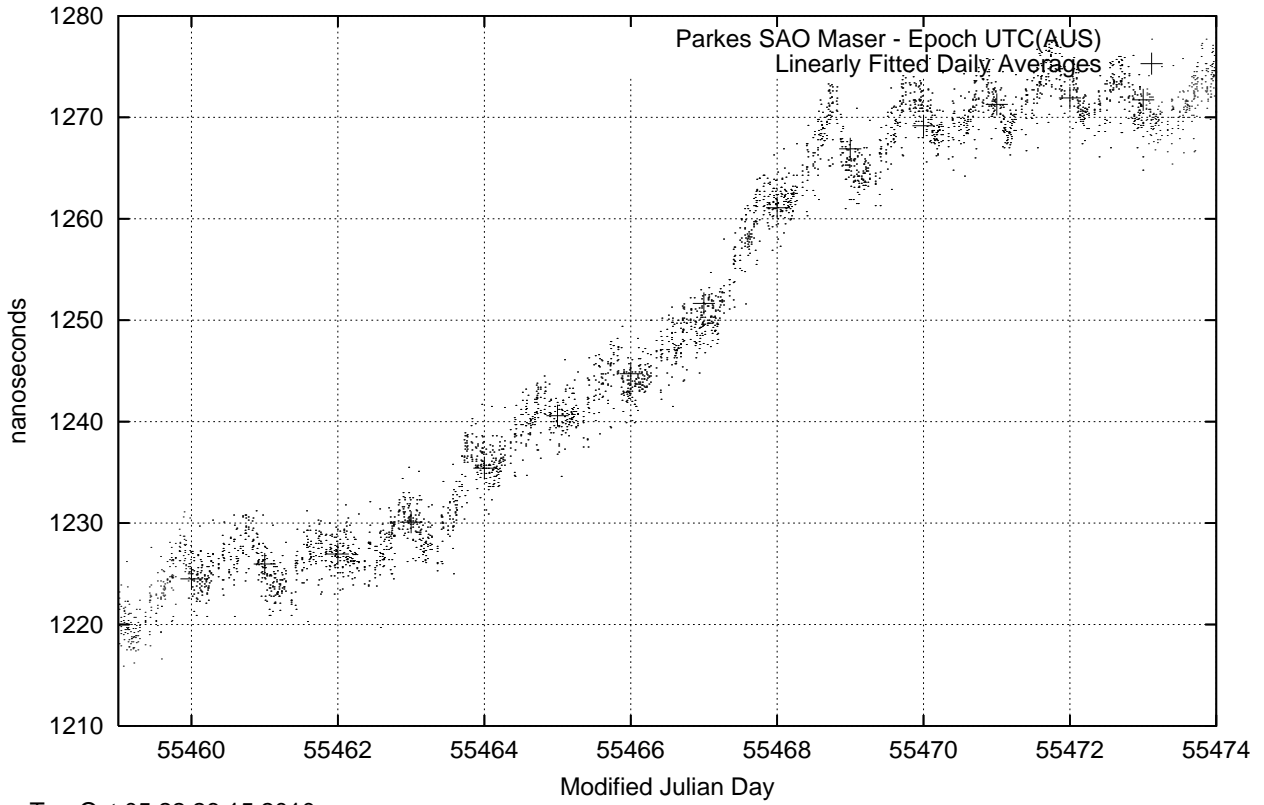

GPS Common-View Time-Transfer between ATNF Parkes and NMI Sydney

GPS Common-View Frequency Transfer between ATNF Parkes and NMI Sydney