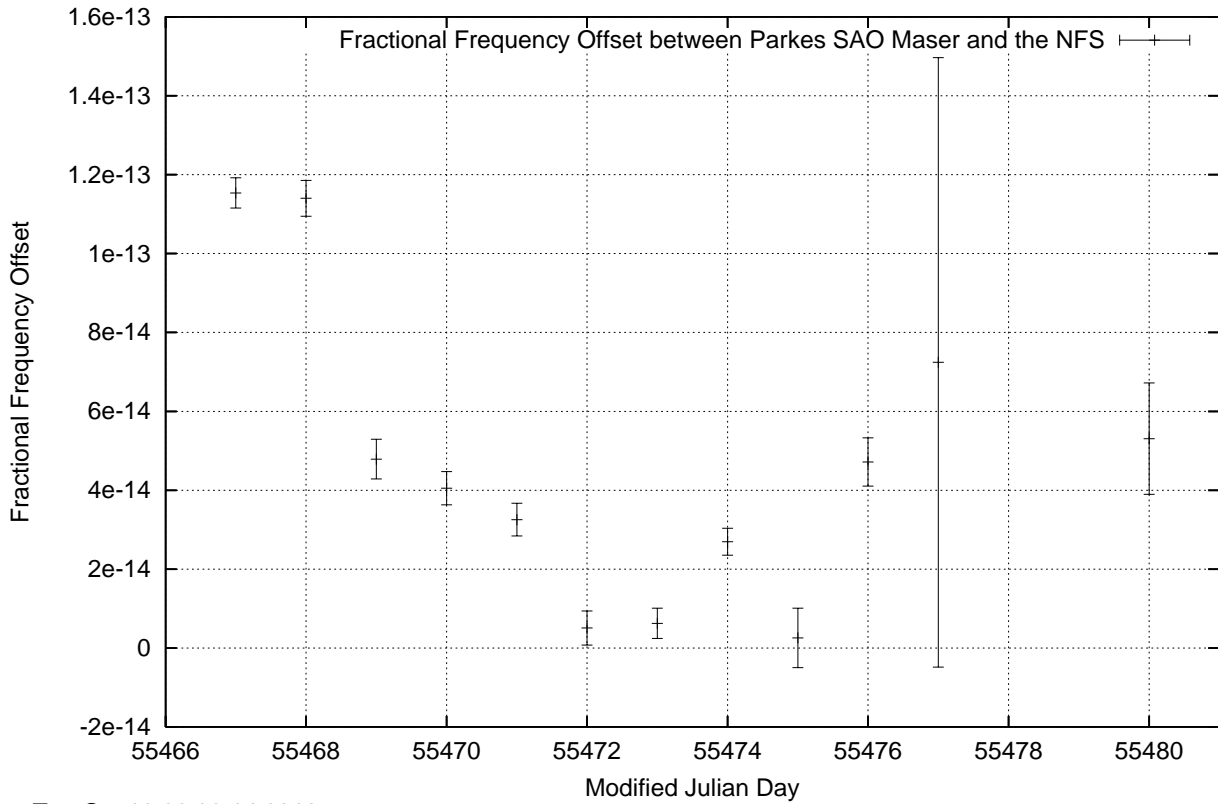

GPS Common-View Time-Transfer between ATNF Parkes and NMI Sydney

Tue Oct 12 22:26:14 2010

GPS Common-View Frequency Transfer between ATNF Parkes and NMI Sydney

Tue Oct 12 22:26:14 2010