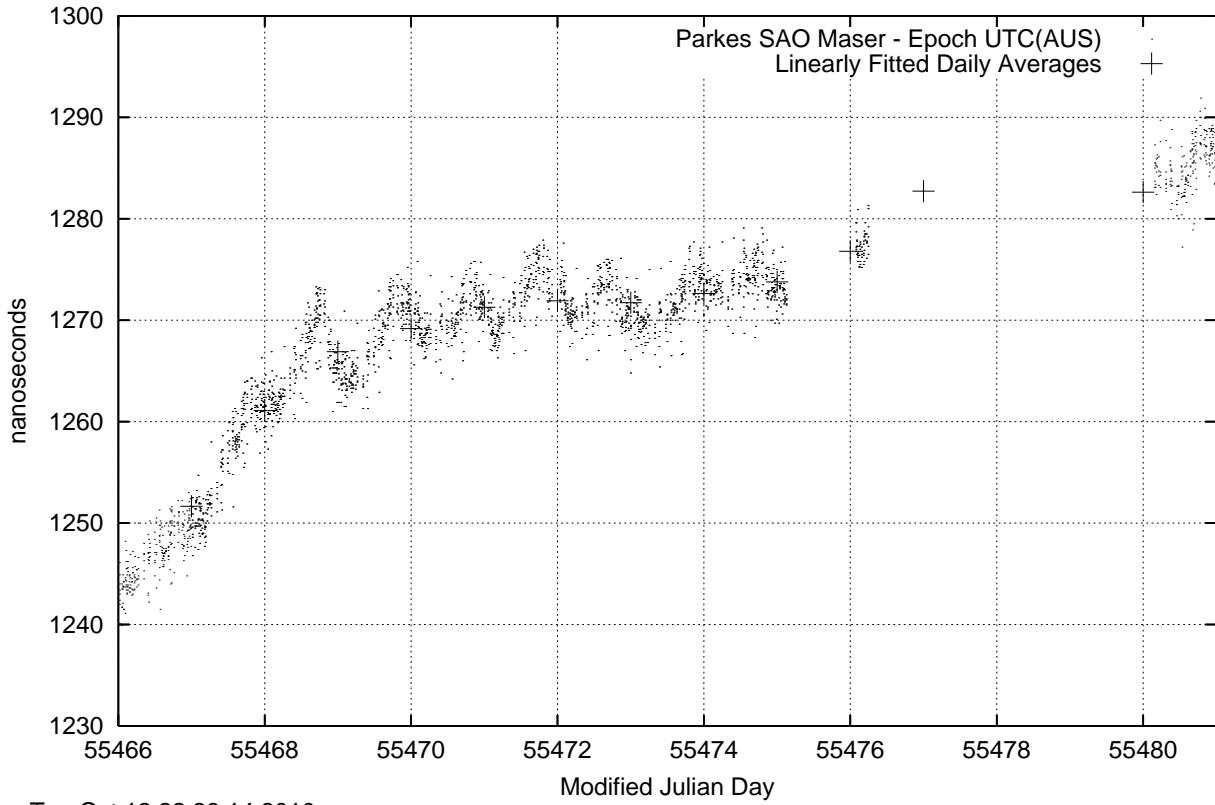

GPS Common-View Time-Transfer between ATNF Parkes and NMI Sydney

Tue Oct 12 22:26:14 2010

GPS Common-View Frequency Transfer between ATNF Parkes and NMI Sydney

Tue Oct 12 22:26:14 2010