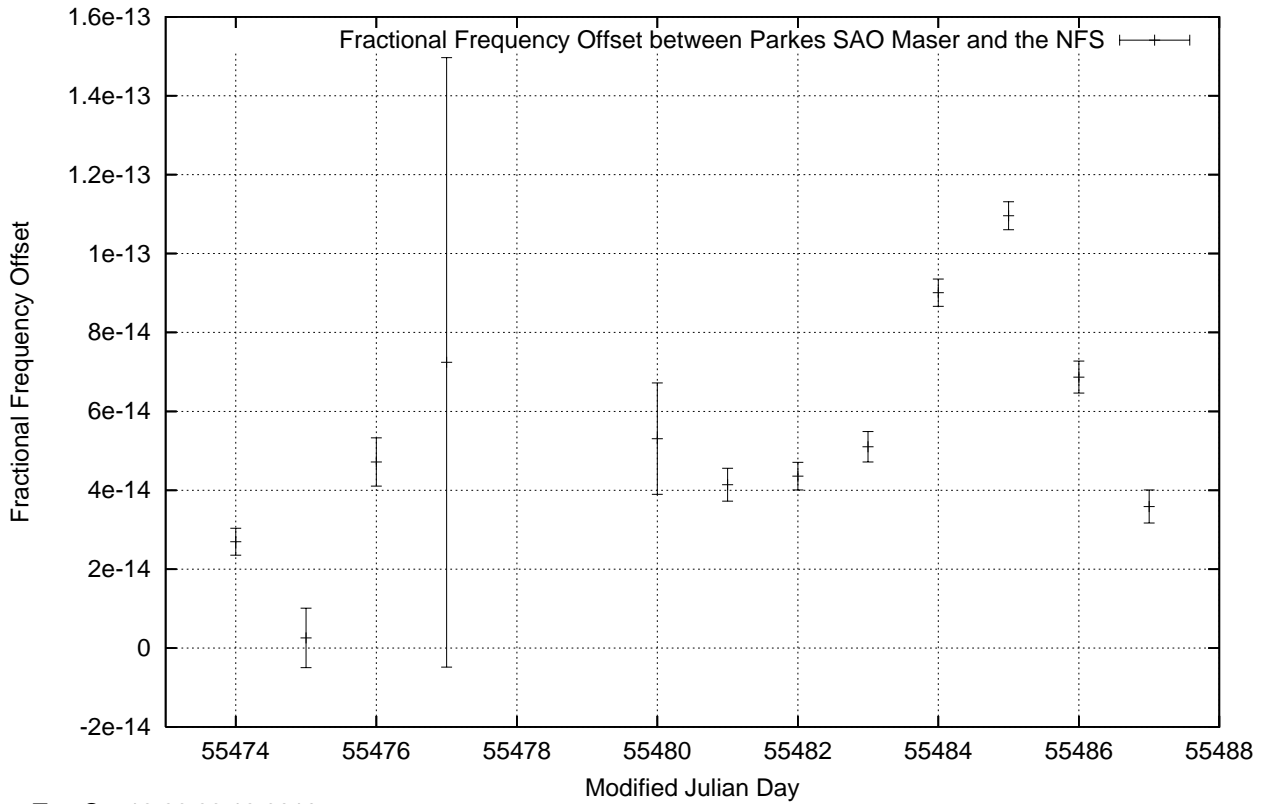

GPS Common-View Time-Transfer between ATNF Parkes and NMI Sydney

Tue Oct 19 22:26:13 2010

GPS Common-View Frequency Transfer between ATNF Parkes and NMI Sydney

Tue Oct 19 22:26:13 2010