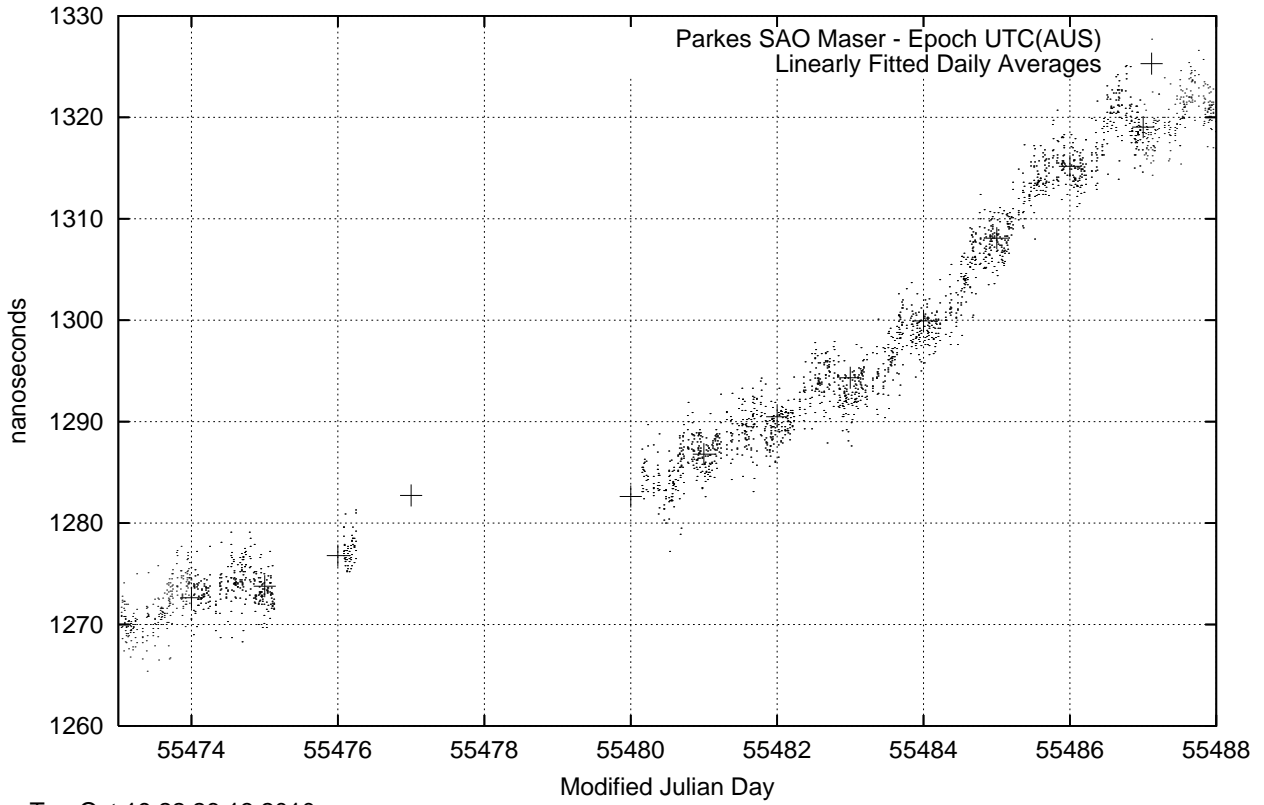

GPS Common-View Time-Transfer between ATNF Parkes and NMI Sydney

Tue Oct 19 22:26:13 2010

GPS Common-View Frequency Transfer between ATNF Parkes and NMI Sydney

Tue Oct 19 22:26:13 2010