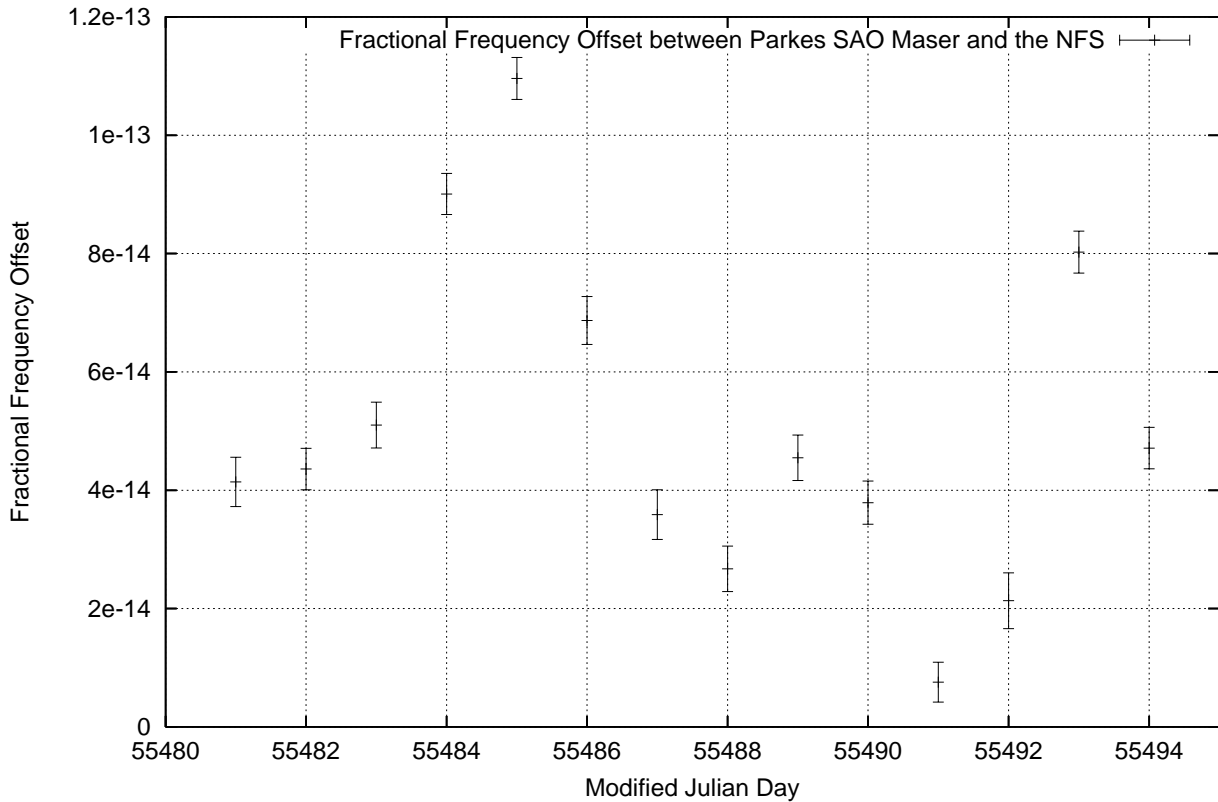

GPS Common-View Time-Transfer between ATNF Parkes and NMI Sydney

Tue Oct 26 22:26:16 2010

GPS Common-View Frequency Transfer between ATNF Parkes and NMI Sydney

Tue Oct 26 22:26:16 2010