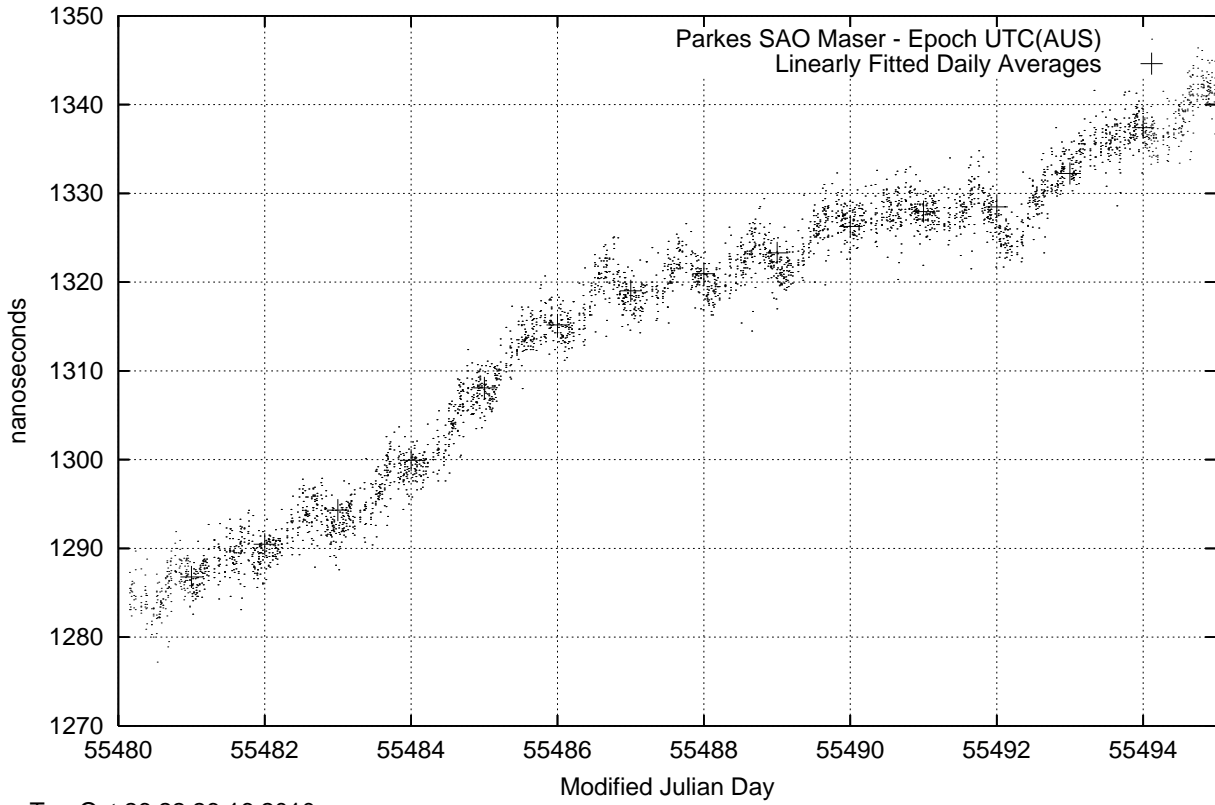

GPS Common-View Time-Transfer between ATNF Parkes and NMI Sydney

Tue Oct 26 22:26:16 2010

GPS Common-View Frequency Transfer between ATNF Parkes and NMI Sydney

Tue Oct 26 22:26:16 2010