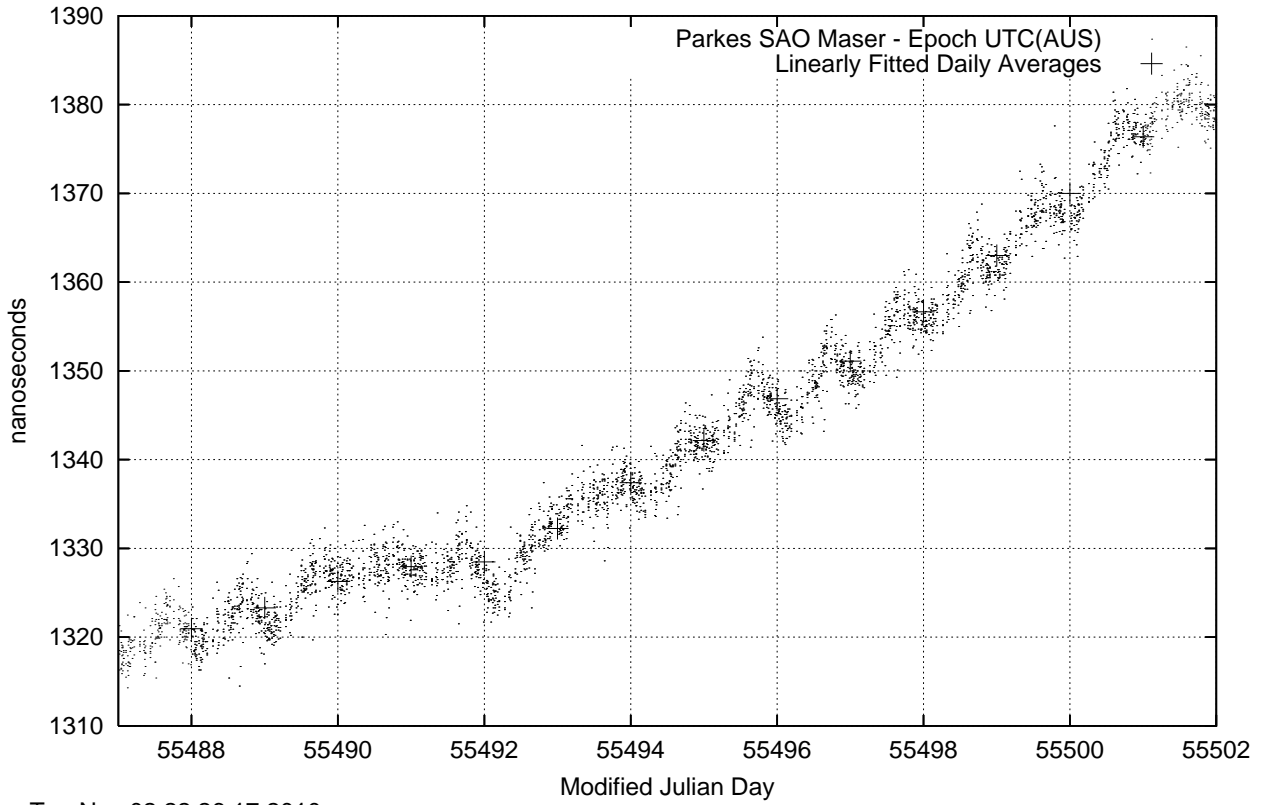

GPS Common-View Time-Transfer between ATNF Parkes and NMI Sydney

Tue Nov 02 22:26:17 2010

GPS Common-View Frequency Transfer between ATNF Parkes and NMI Sydney

Tue Nov 02 22:26:17 2010