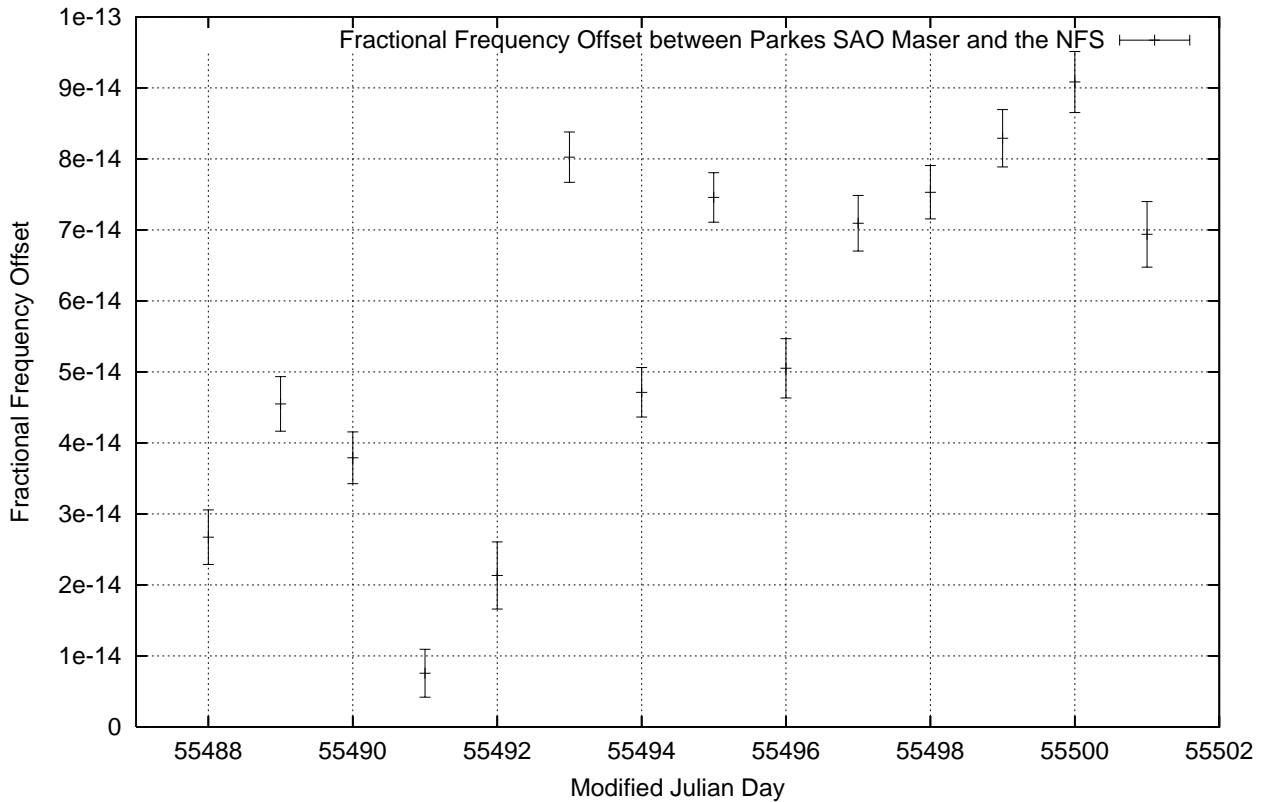

GPS Common-View Time-Transfer between ATNF Parkes and NMI Sydney

Tue Nov 02 22:26:17 2010

GPS Common-View Frequency Transfer between ATNF Parkes and NMI Sydney

Tue Nov 02 22:26:17 2010