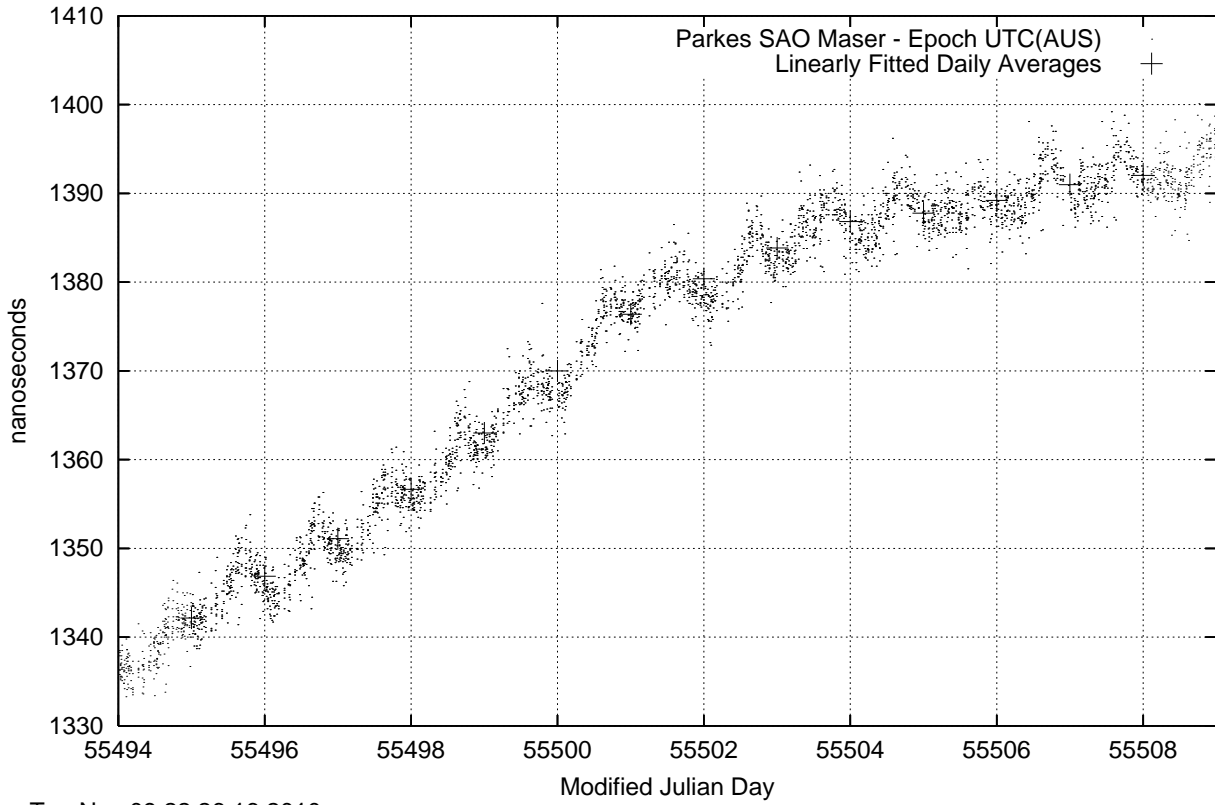

GPS Common-View Time-Transfer between ATNF Parkes and NMI Sydney

Tue Nov 09 22:26:16 2010

GPS Common-View Frequency Transfer between ATNF Parkes and NMI Sydney

Tue Nov 09 22:26:16 2010