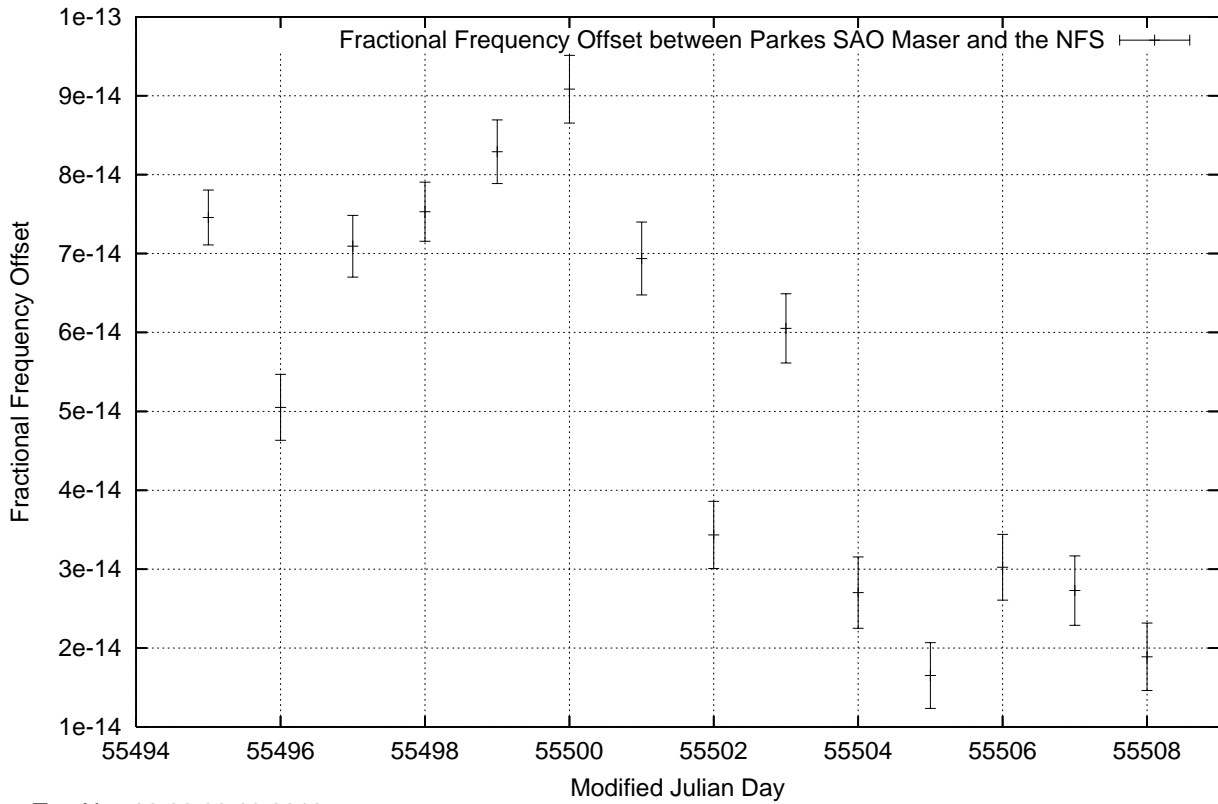

GPS Common-View Time-Transfer between ATNF Parkes and NMI Sydney

Tue Nov 09 22:26:16 2010

GPS Common-View Frequency Transfer between ATNF Parkes and NMI Sydney

Tue Nov 09 22:26:16 2010