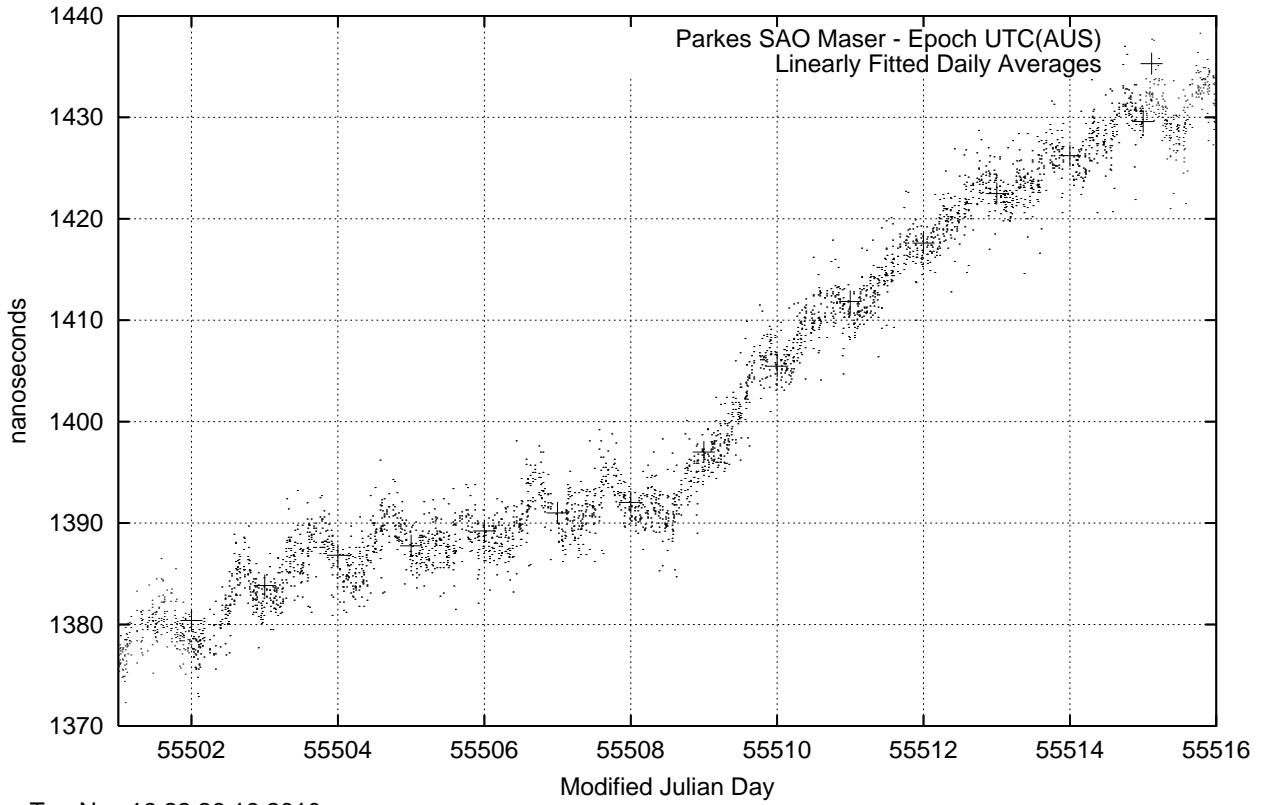

GPS Common-View Time-Transfer between ATNF Parkes and NMI Sydney

Tue Nov 16 22:26:16 2010

GPS Common-View Frequency Transfer between ATNF Parkes and NMI Sydney

Tue Nov 16 22:26:17 2010