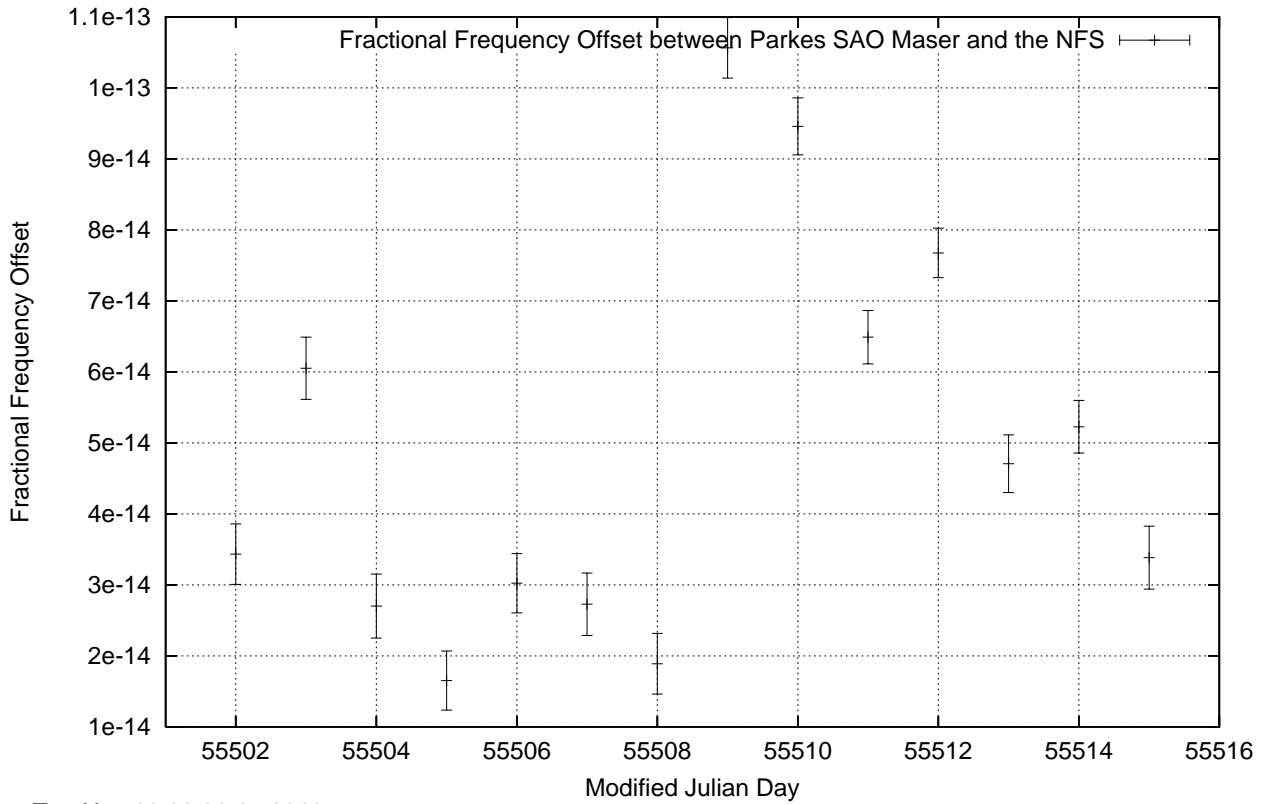

GPS Common-View Time-Transfer between ATNF Parkes and NMI Sydney

Tue Nov 16 22:26:16 2010

GPS Common-View Frequency Transfer between ATNF Parkes and NMI Sydney

Tue Nov 16 22:26:17 2010