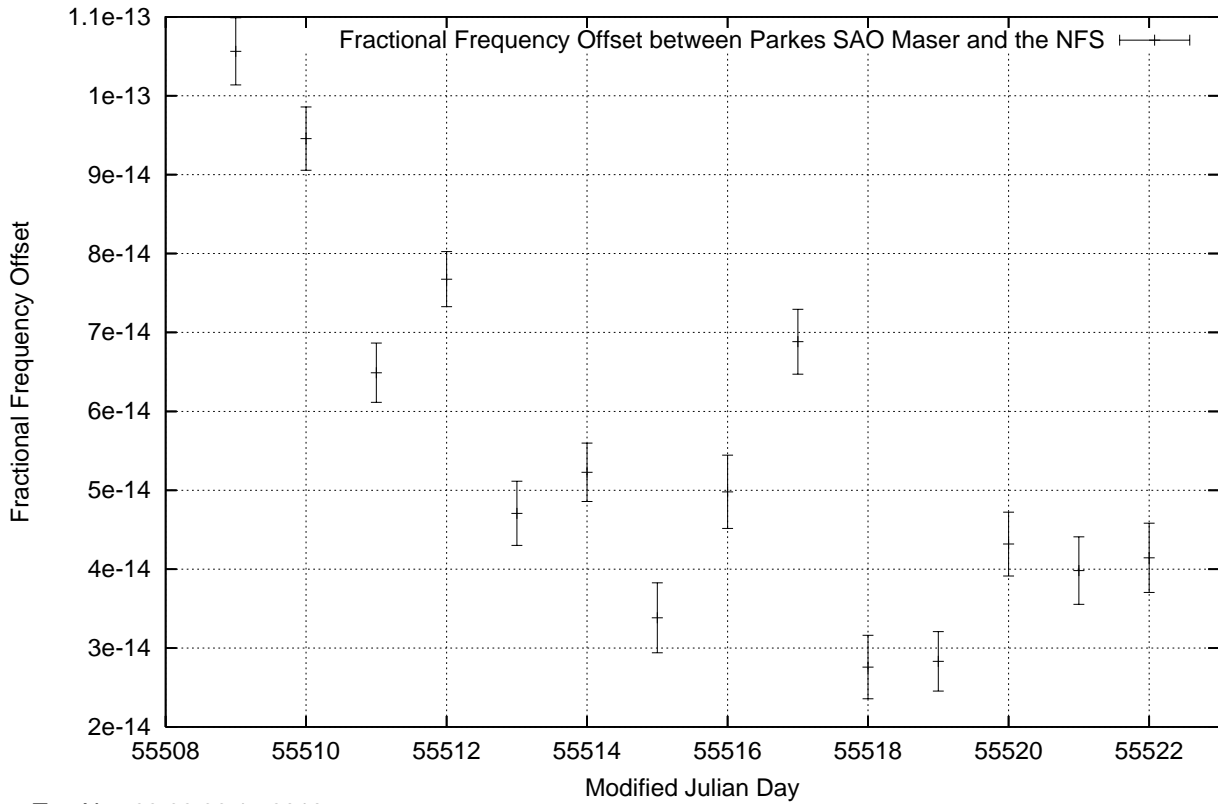

GPS Common-View Time-Transfer between ATNF Parkes and NMI Sydney

Tue Nov 23 22:26:17 2010

GPS Common-View Frequency Transfer between ATNF Parkes and NMI Sydney

Tue Nov 23 22:26:17 2010