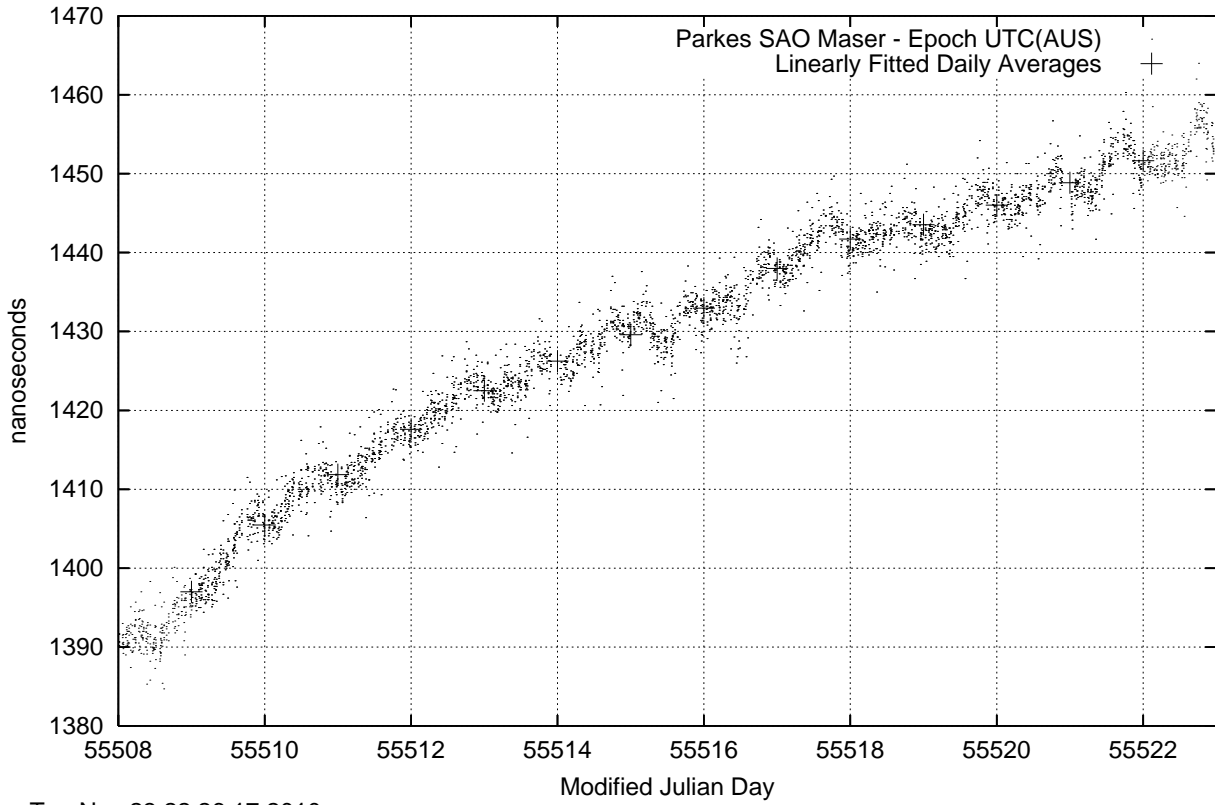

GPS Common-View Time-Transfer between ATNF Parkes and NMI Sydney

Tue Nov 23 22:26:17 2010

GPS Common-View Frequency Transfer between ATNF Parkes and NMI Sydney

Tue Nov 23 22:26:17 2010