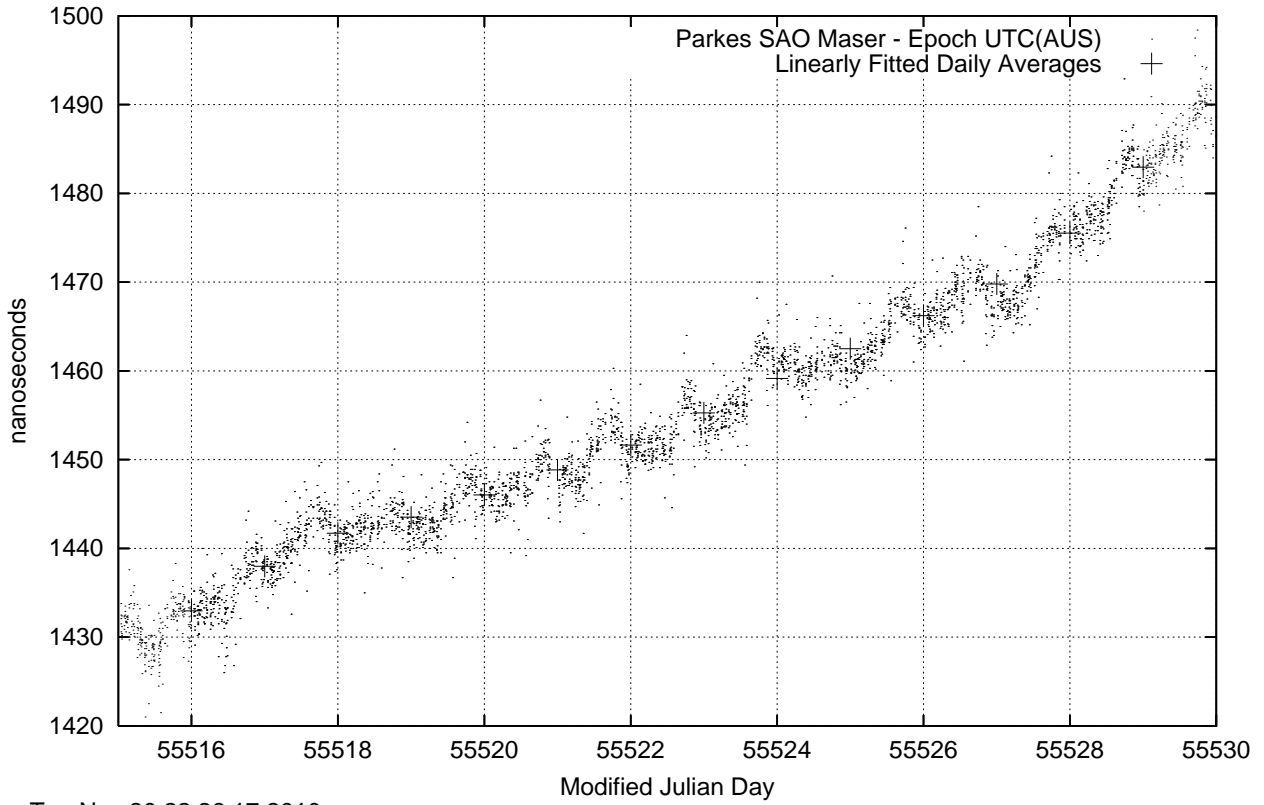

GPS Common-View Time-Transfer between ATNF Parkes and NMI Sydney

Tue Nov 30 22:26:17 2010

GPS Common-View Frequency Transfer between ATNF Parkes and NMI Sydney

Tue Nov 30 22:26:17 2010