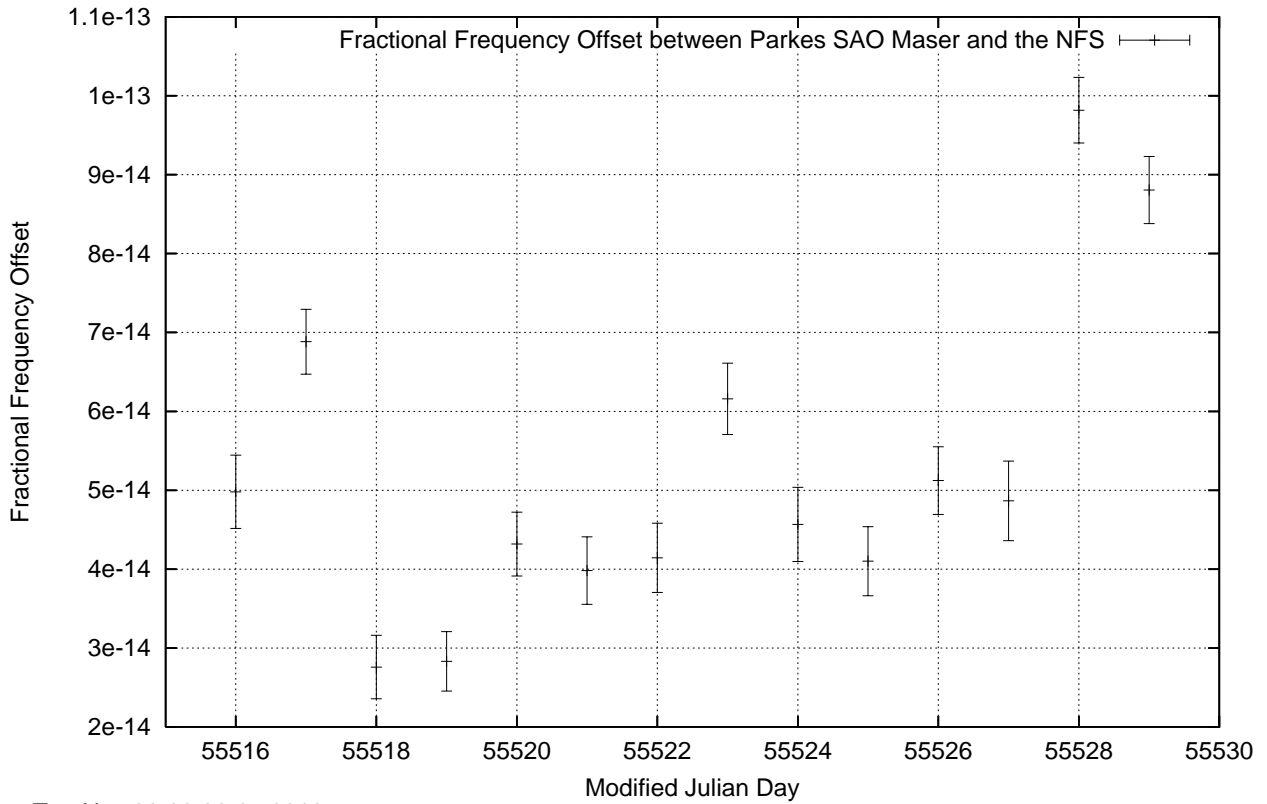

GPS Common-View Time-Transfer between ATNF Parkes and NMI Sydney

Tue Nov 30 22:26:17 2010

GPS Common-View Frequency Transfer between ATNF Parkes and NMI Sydney

Tue Nov 30 22:26:17 2010