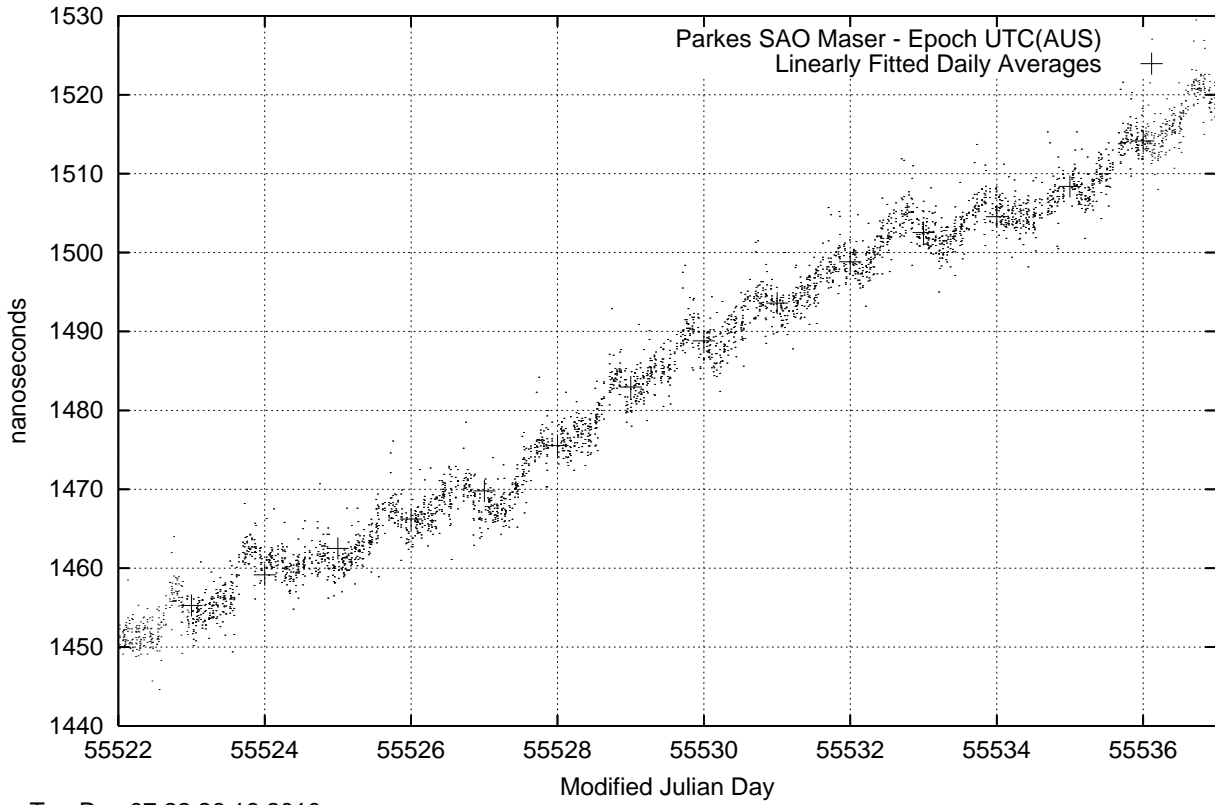

GPS Common-View Time-Transfer between ATNF Parkes and NMI Sydney

Tue Dec 07 22:26:16 2010

GPS Common-View Frequency Transfer between ATNF Parkes and NMI Sydney

Tue Dec 07 22:26:16 2010