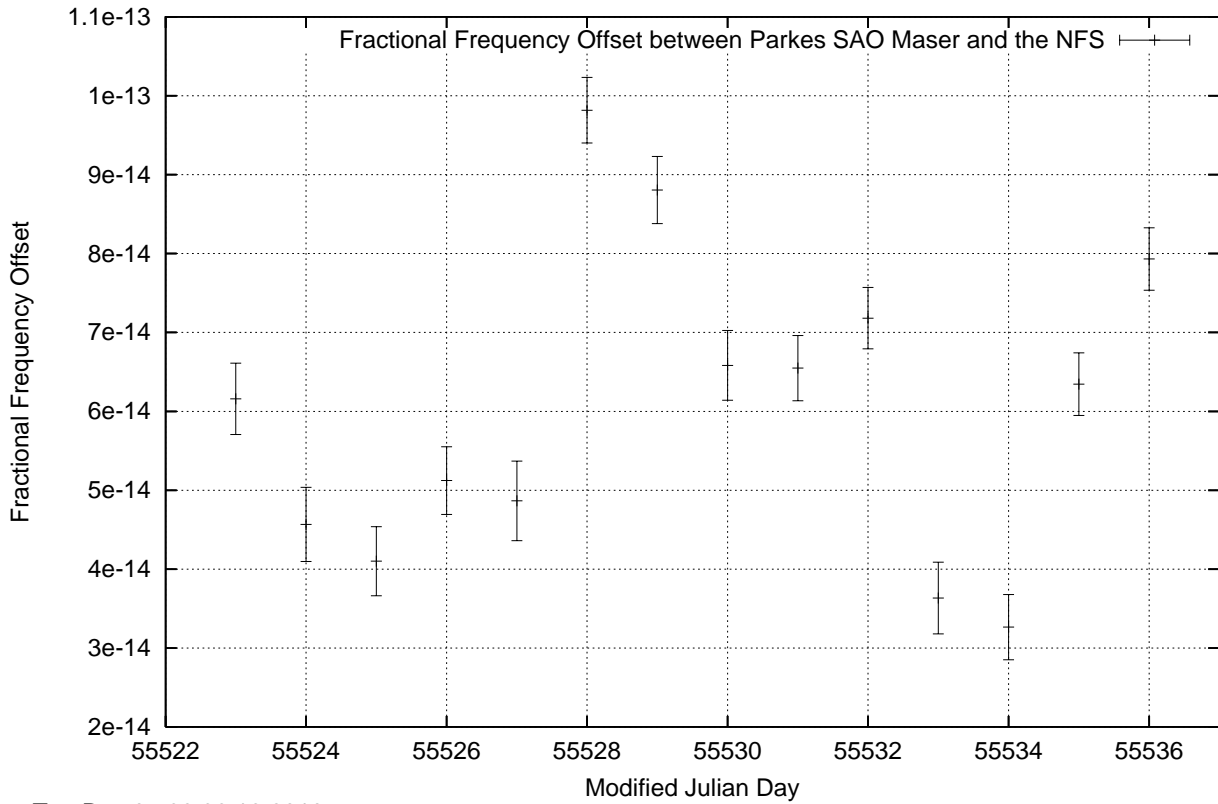

GPS Common-View Time-Transfer between ATNF Parkes and NMI Sydney

Tue Dec 07 22:26:16 2010

GPS Common-View Frequency Transfer between ATNF Parkes and NMI Sydney

Tue Dec 07 22:26:16 2010