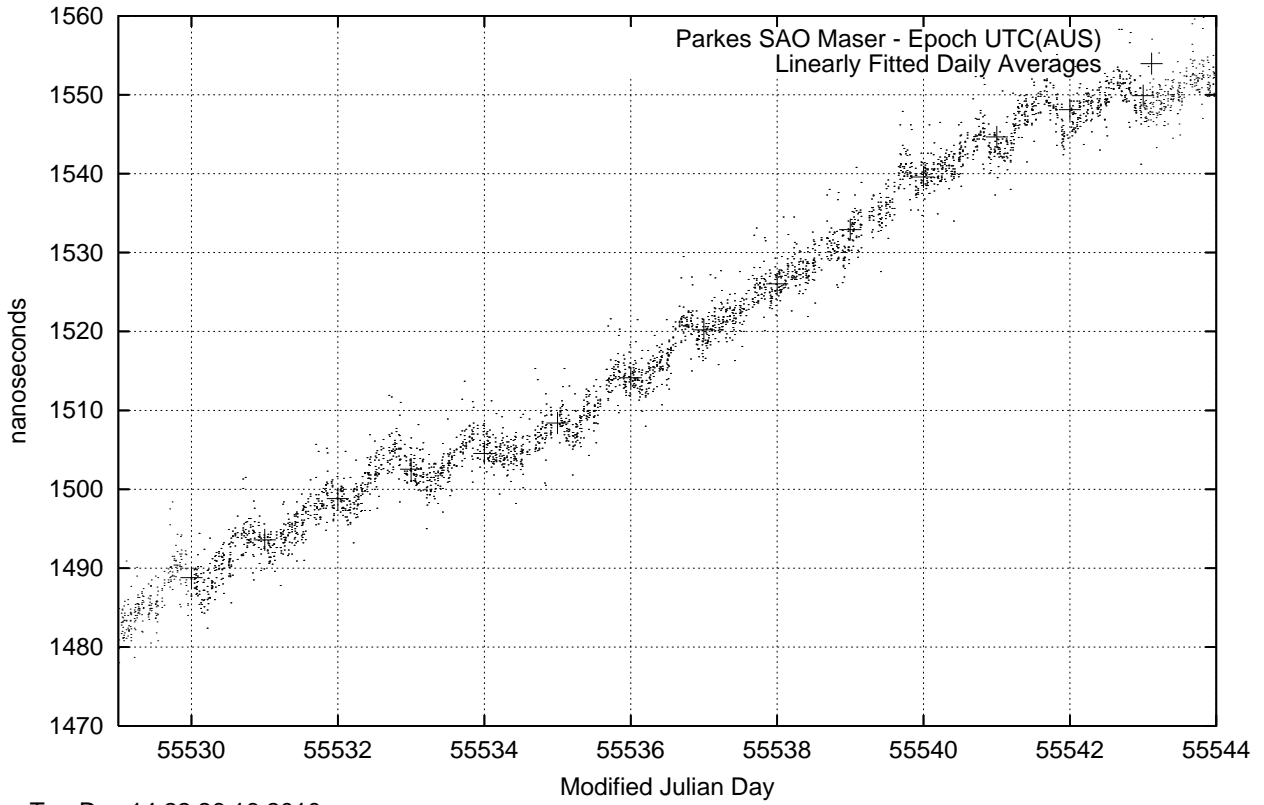

GPS Common-View Time-Transfer between ATNF Parkes and NMI Sydney

Tue Dec 14 22:26:16 2010

GPS Common-View Frequency Transfer between ATNF Parkes and NMI Sydney

Tue Dec 14 22:26:16 2010