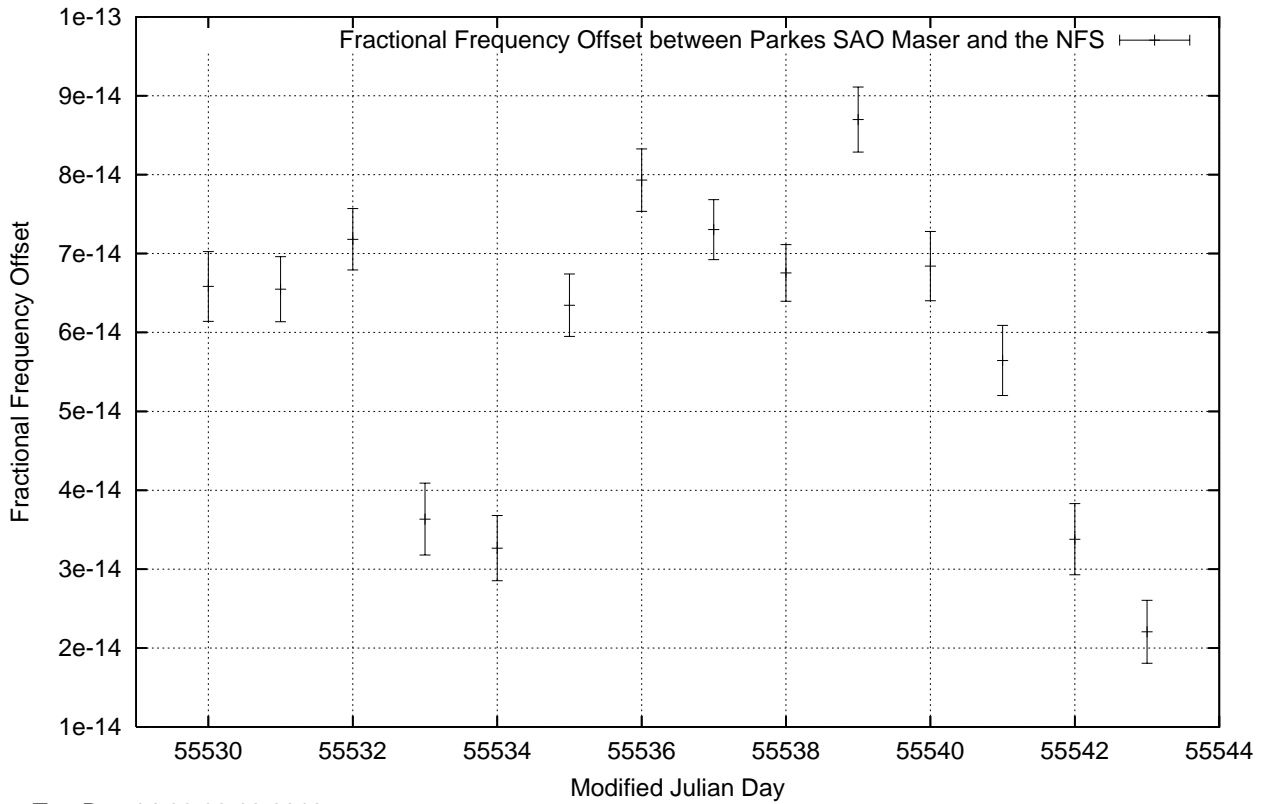

GPS Common-View Time-Transfer between ATNF Parkes and NMI Sydney

Tue Dec 14 22:26:16 2010

GPS Common-View Frequency Transfer between ATNF Parkes and NMI Sydney

Tue Dec 14 22:26:16 2010