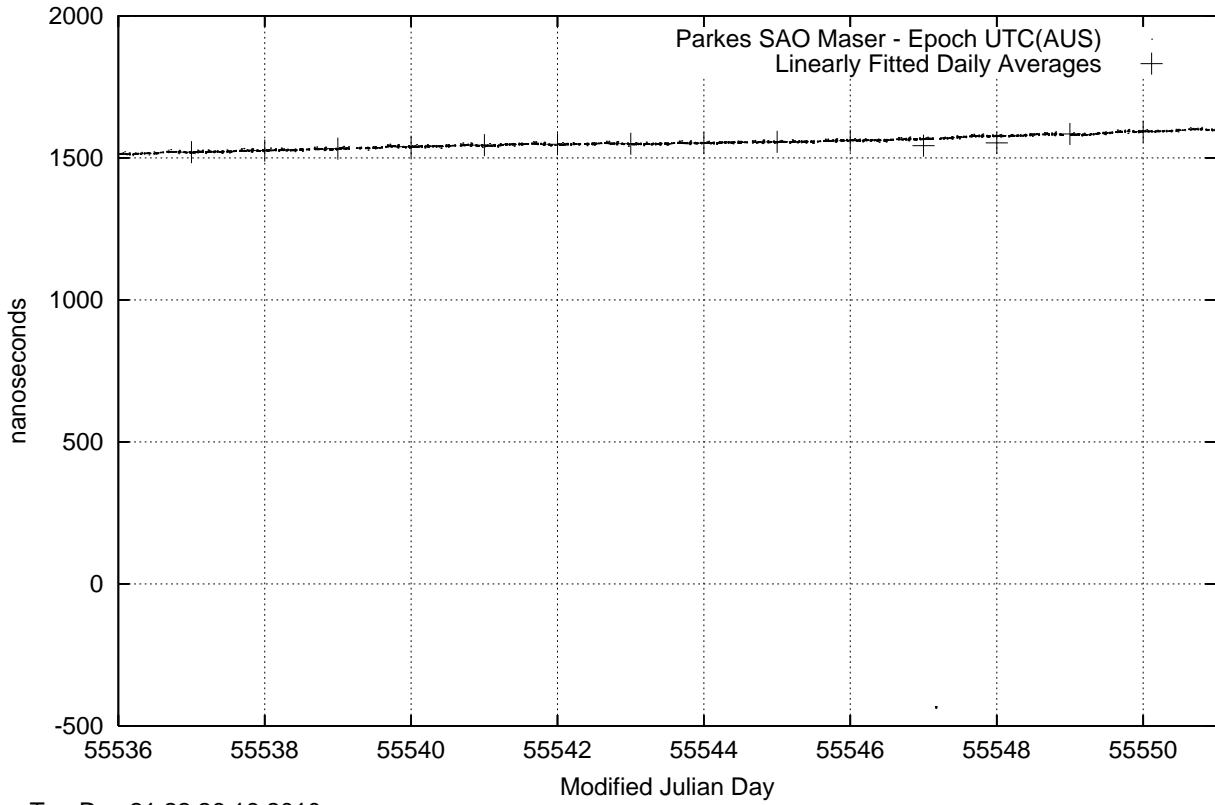

GPS Common-View Time-Transfer between ATNF Parkes and NMI Sydney

Tue Dec 21 22:26:16 2010

GPS Common-View Frequency Transfer between ATNF Parkes and NMI Sydney

Tue Dec 21 22:26:16 2010