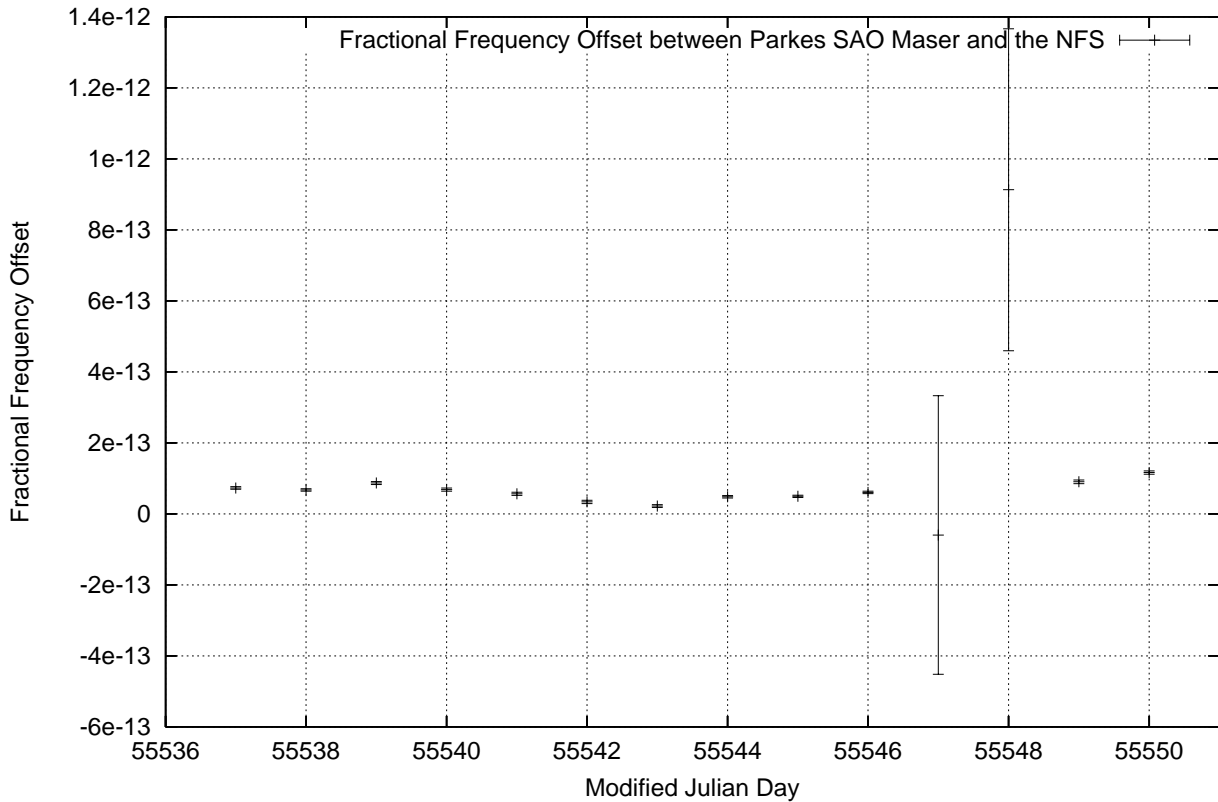

GPS Common-View Time-Transfer between ATNF Parkes and NMI Sydney

Tue Dec 21 22:26:16 2010

GPS Common-View Frequency Transfer between ATNF Parkes and NMI Sydney

Tue Dec 21 22:26:16 2010