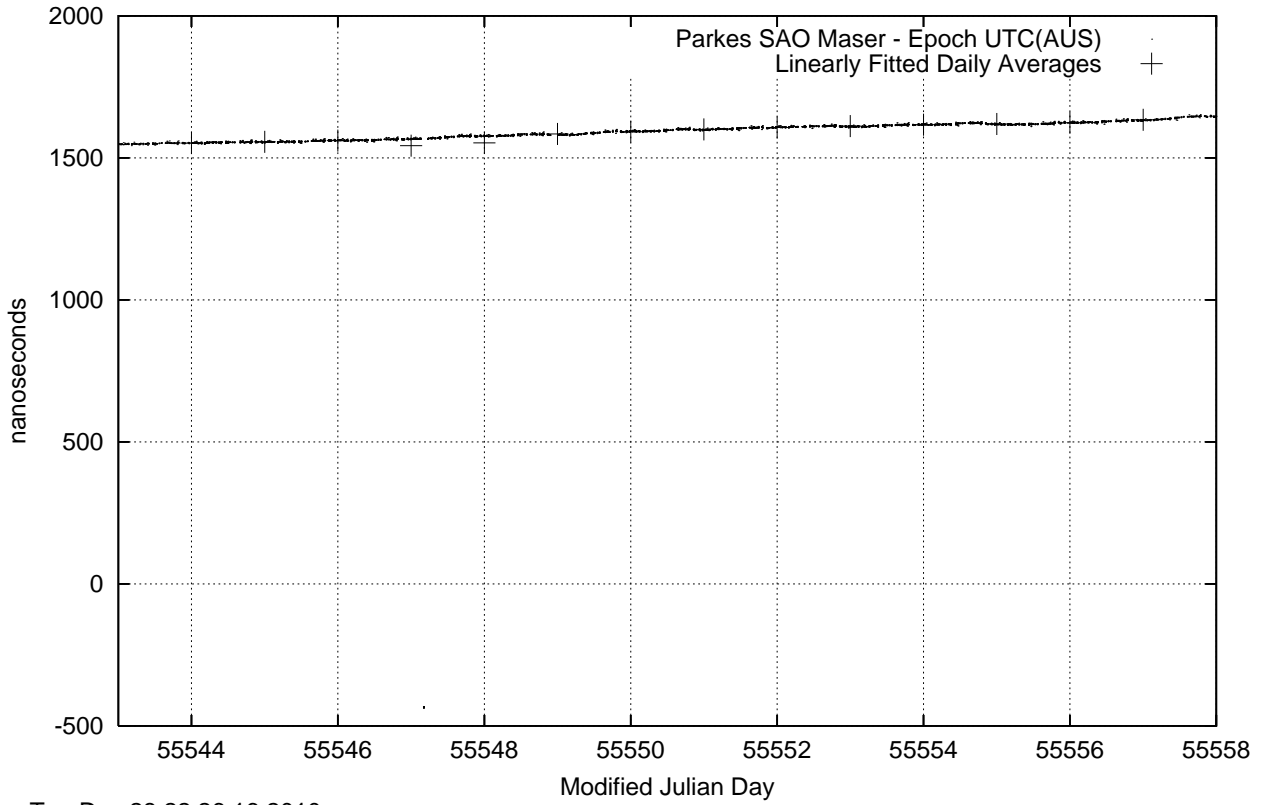

GPS Common-View Time-Transfer between ATNF Parkes and NMI Sydney

Tue Dec 28 22:26:16 2010

GPS Common-View Frequency Transfer between ATNF Parkes and NMI Sydney

Tue Dec 28 22:26:16 2010