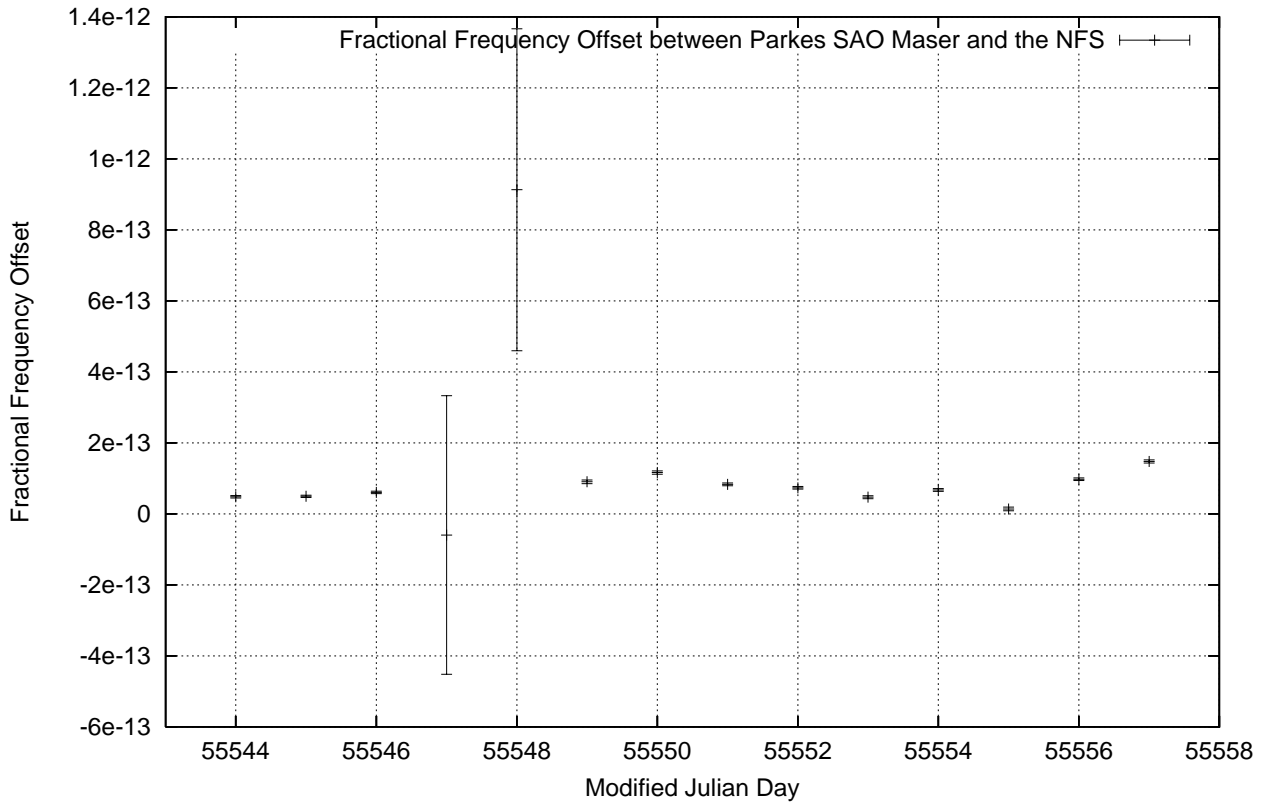

GPS Common-View Time-Transfer between ATNF Parkes and NMI Sydney

Tue Dec 28 22:26:16 2010

GPS Common-View Frequency Transfer between ATNF Parkes and NMI Sydney

Tue Dec 28 22:26:16 2010