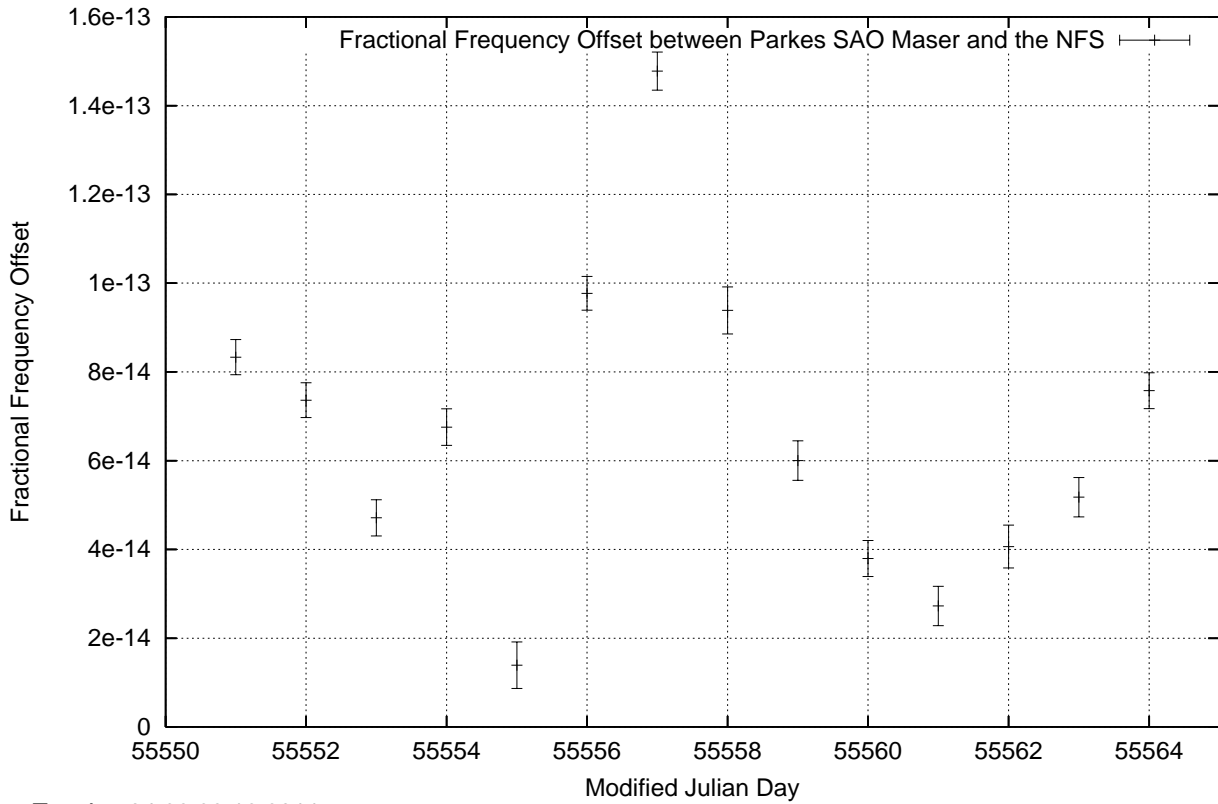

GPS Common-View Time-Transfer between ATNF Parkes and NMI Sydney

Tue Jan 04 22:26:16 2011

GPS Common-View Frequency Transfer between ATNF Parkes and NMI Sydney

Tue Jan 04 22:26:16 2011