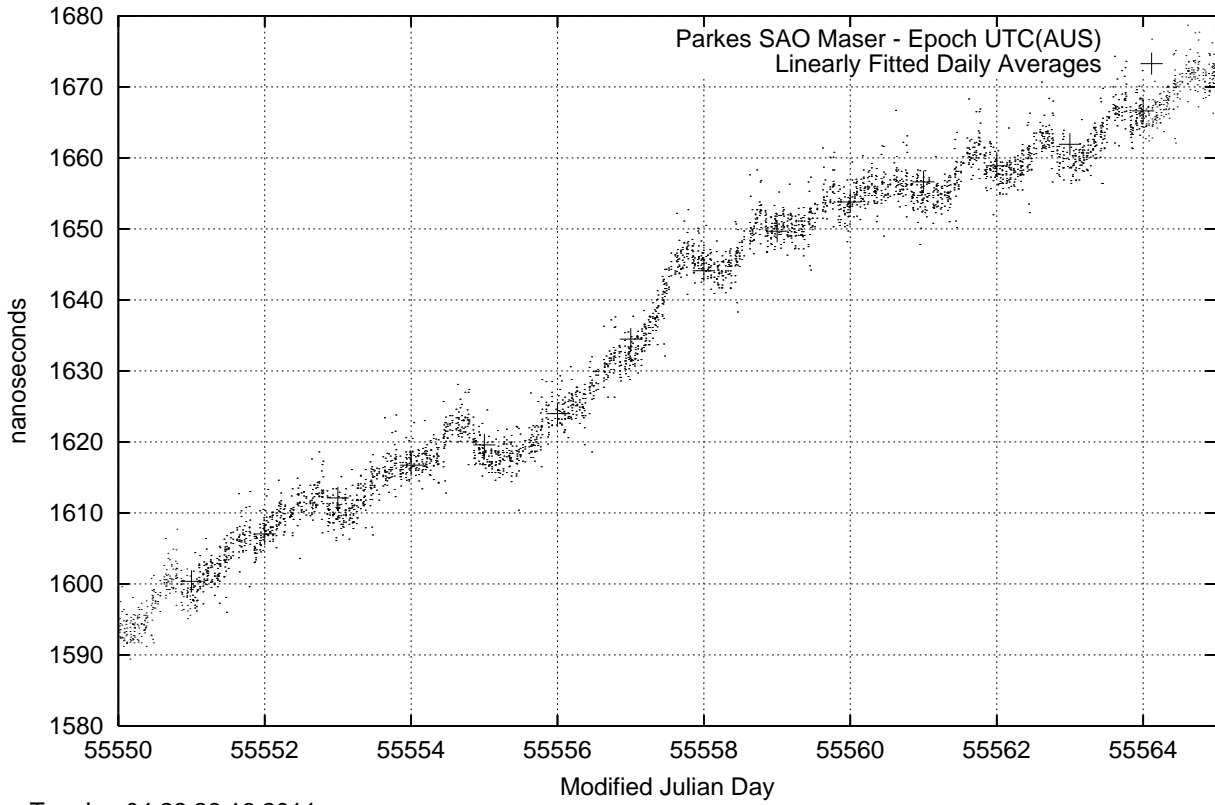

GPS Common-View Time-Transfer between ATNF Parkes and NMI Sydney

Tue Jan 04 22:26:16 2011

GPS Common-View Frequency Transfer between ATNF Parkes and NMI Sydney

Tue Jan 04 22:26:16 2011