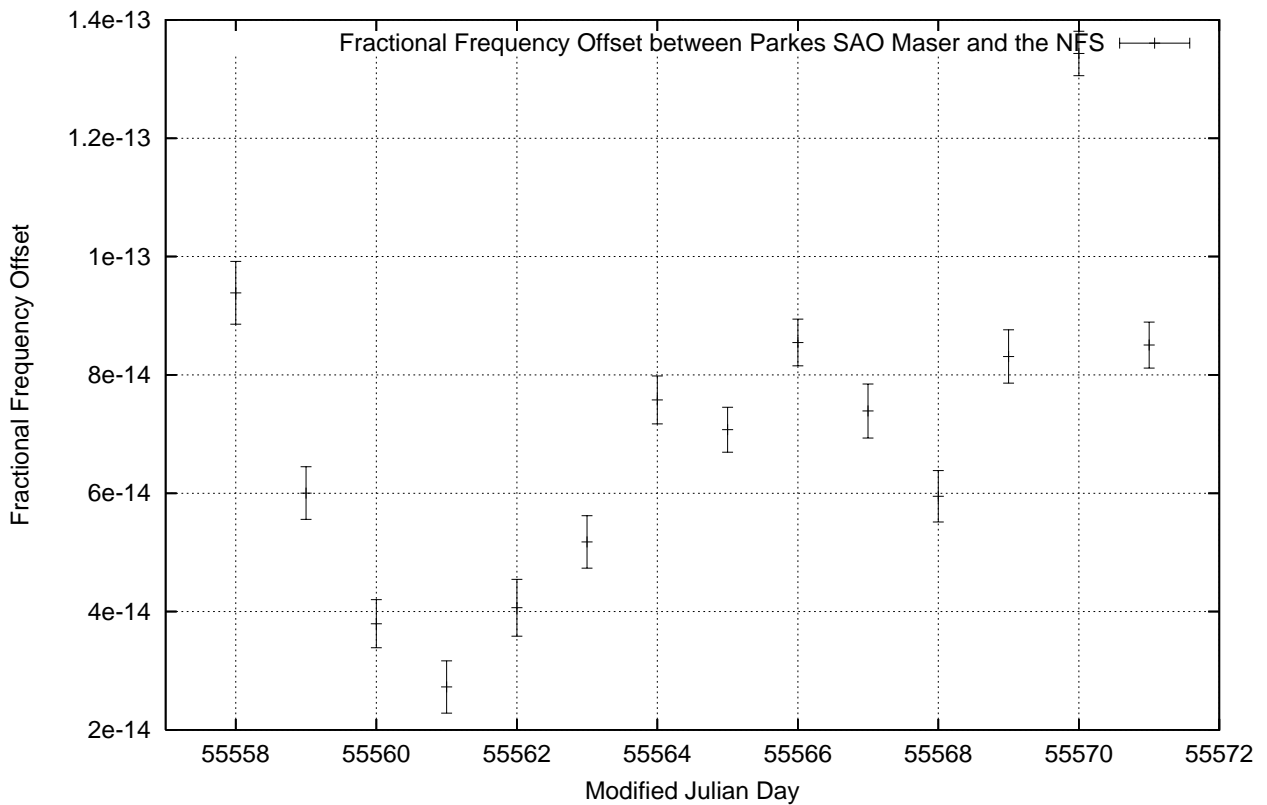

GPS Common-View Time-Transfer between ATNF Parkes and NMI Sydney

Tue Jan 11 22:26:16 2011

GPS Common-View Frequency Transfer between ATNF Parkes and NMI Sydney

Tue Jan 11 22:26:16 2011