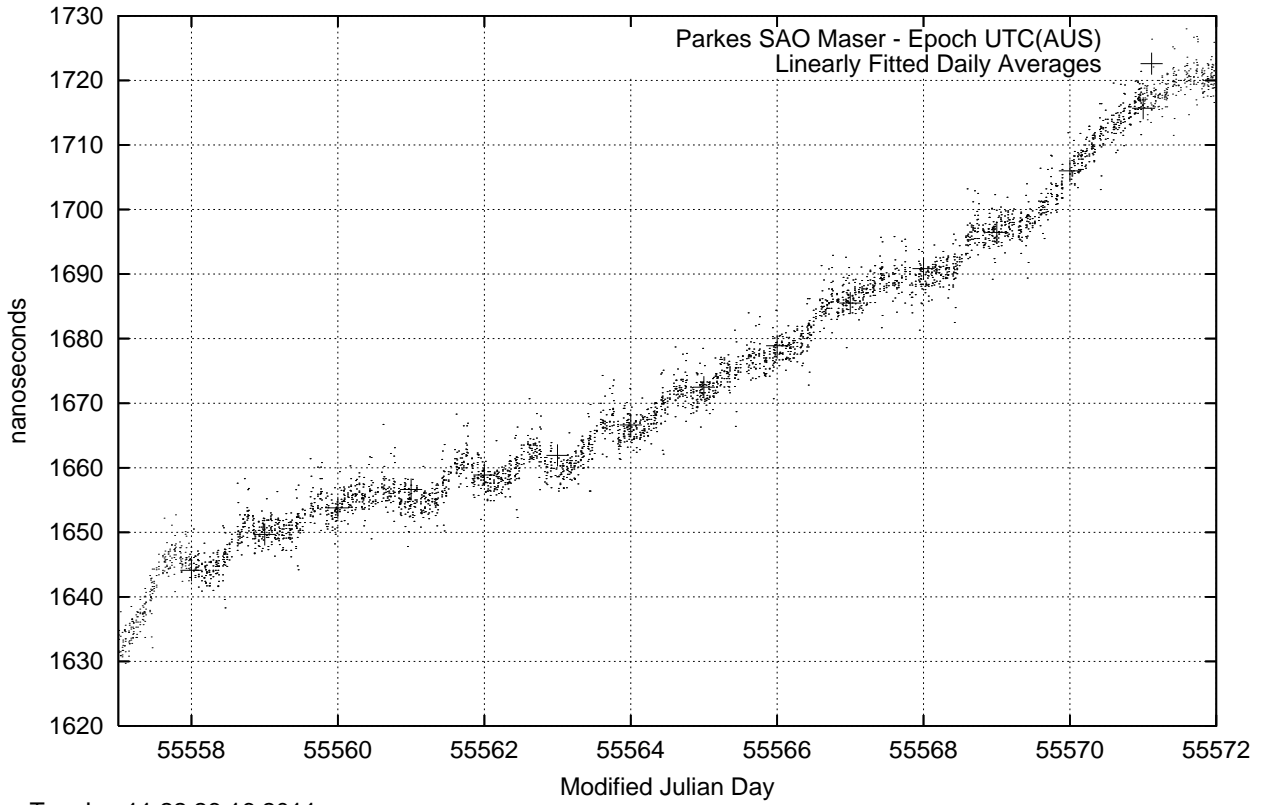

GPS Common-View Time-Transfer between ATNF Parkes and NMI Sydney

Tue Jan 11 22:26:16 2011

GPS Common-View Frequency Transfer between ATNF Parkes and NMI Sydney

Tue Jan 11 22:26:16 2011