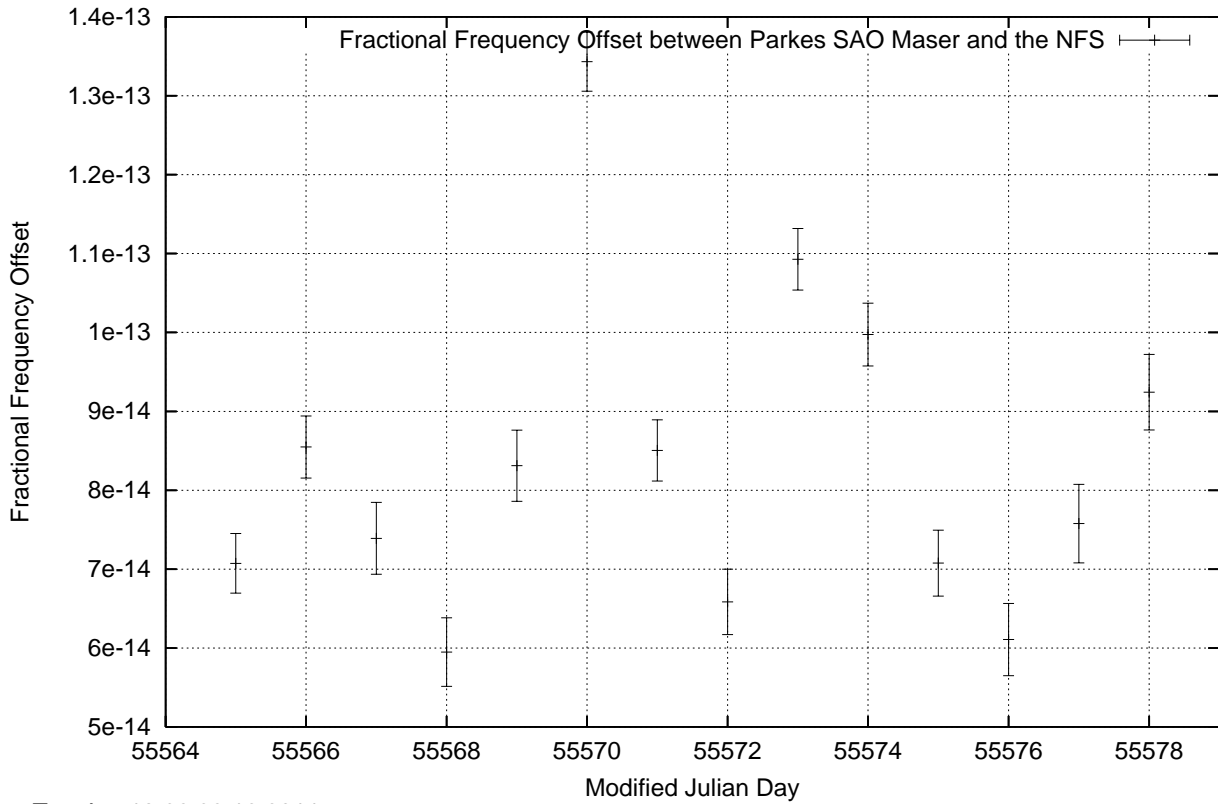

GPS Common-View Time-Transfer between ATNF Parkes and NMI Sydney

Tue Jan 18 22:26:16 2011

GPS Common-View Frequency Transfer between ATNF Parkes and NMI Sydney

Tue Jan 18 22:26:16 2011