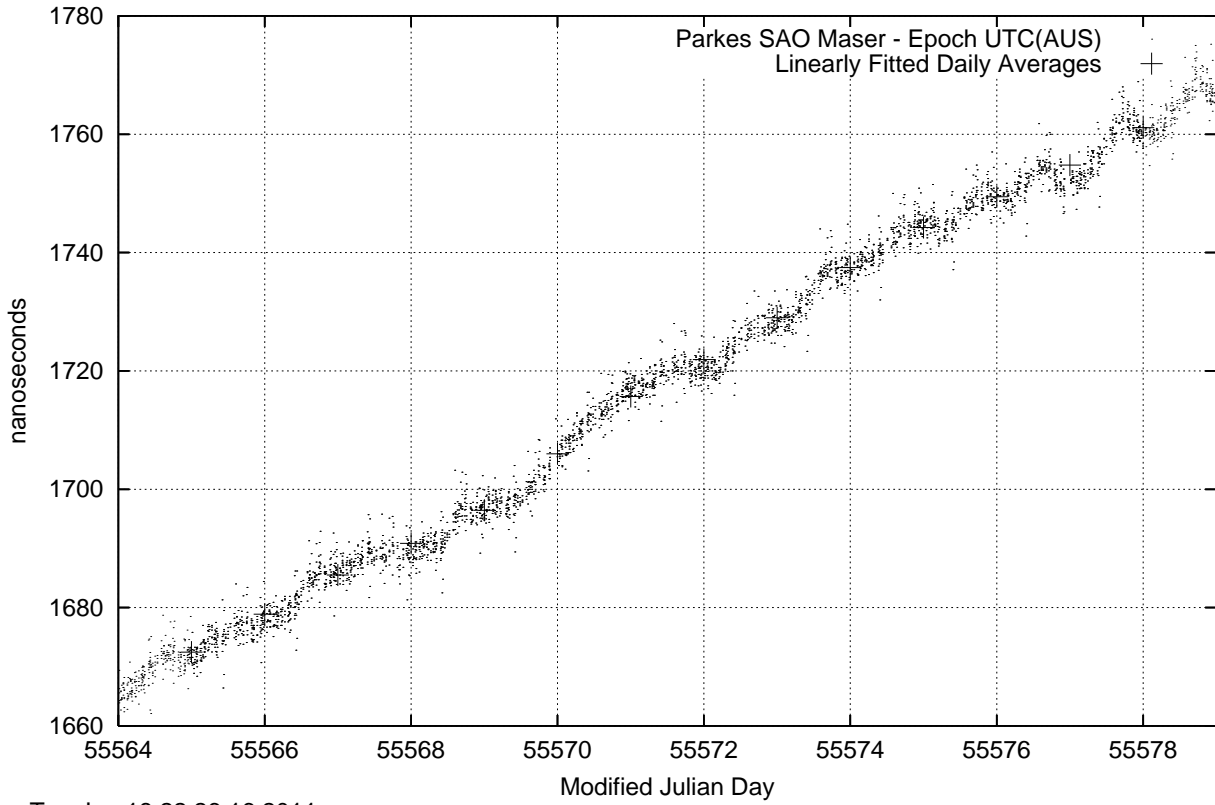

GPS Common-View Time-Transfer between ATNF Parkes and NMI Sydney

Tue Jan 18 22:26:16 2011

GPS Common-View Frequency Transfer between ATNF Parkes and NMI Sydney

Tue Jan 18 22:26:16 2011