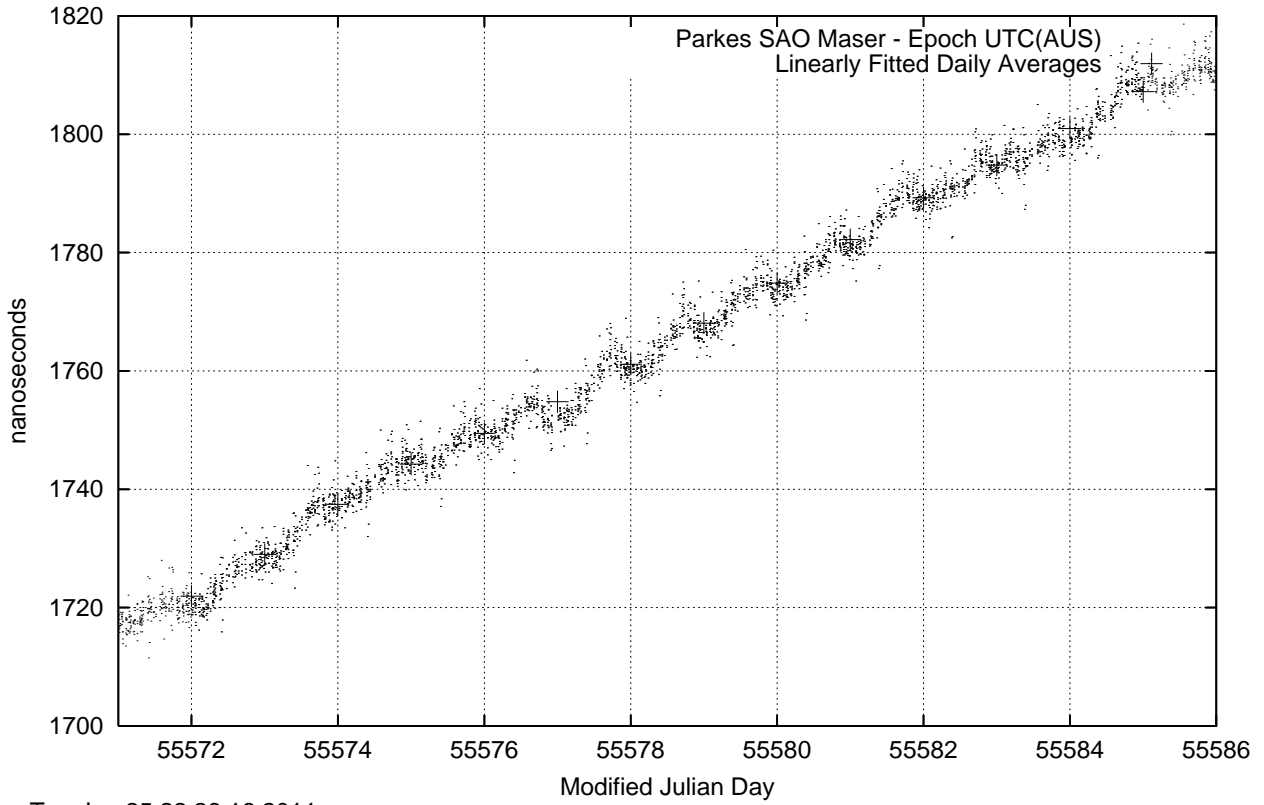

GPS Common-View Time-Transfer between ATNF Parkes and NMI Sydney

Tue Jan 25 22:26:16 2011

GPS Common-View Frequency Transfer between ATNF Parkes and NMI Sydney

Tue Jan 25 22:26:16 2011