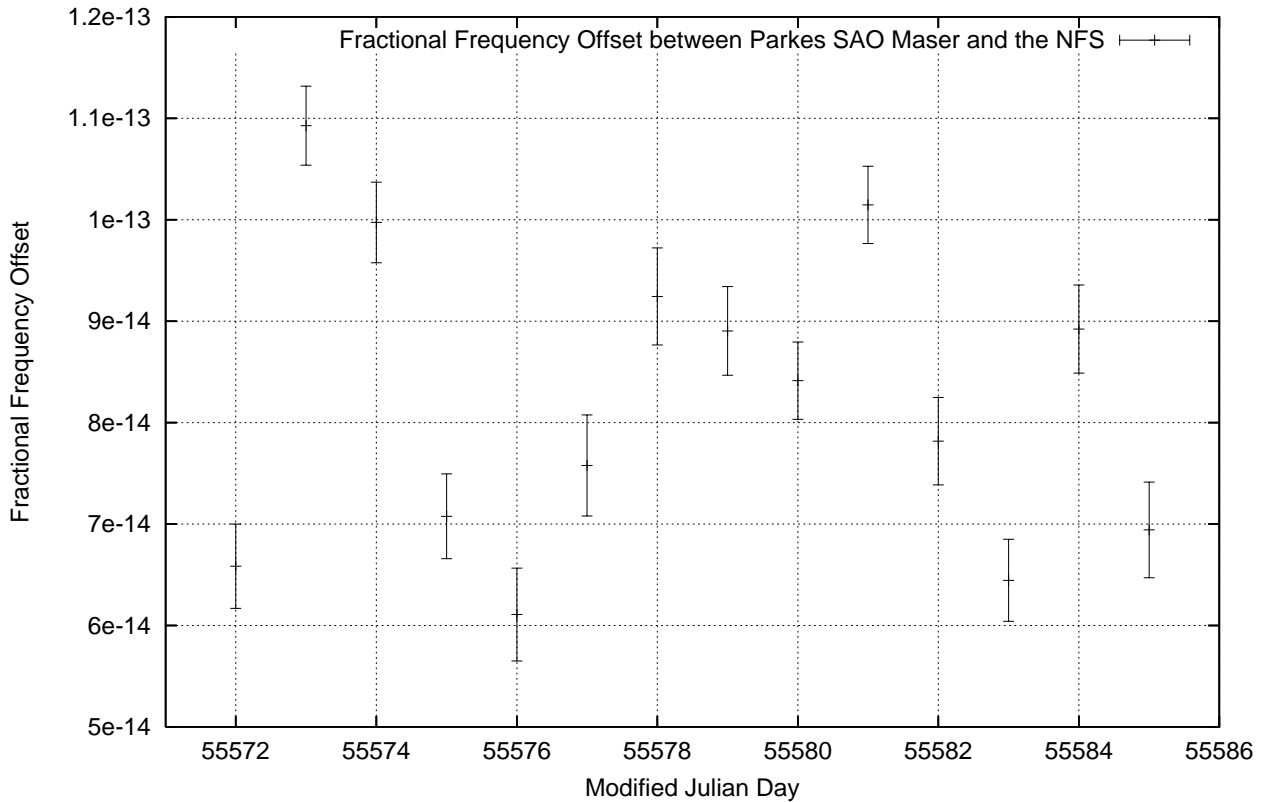

GPS Common-View Time-Transfer between ATNF Parkes and NMI Sydney

Tue Jan 25 22:26:16 2011

GPS Common-View Frequency Transfer between ATNF Parkes and NMI Sydney

Tue Jan 25 22:26:16 2011