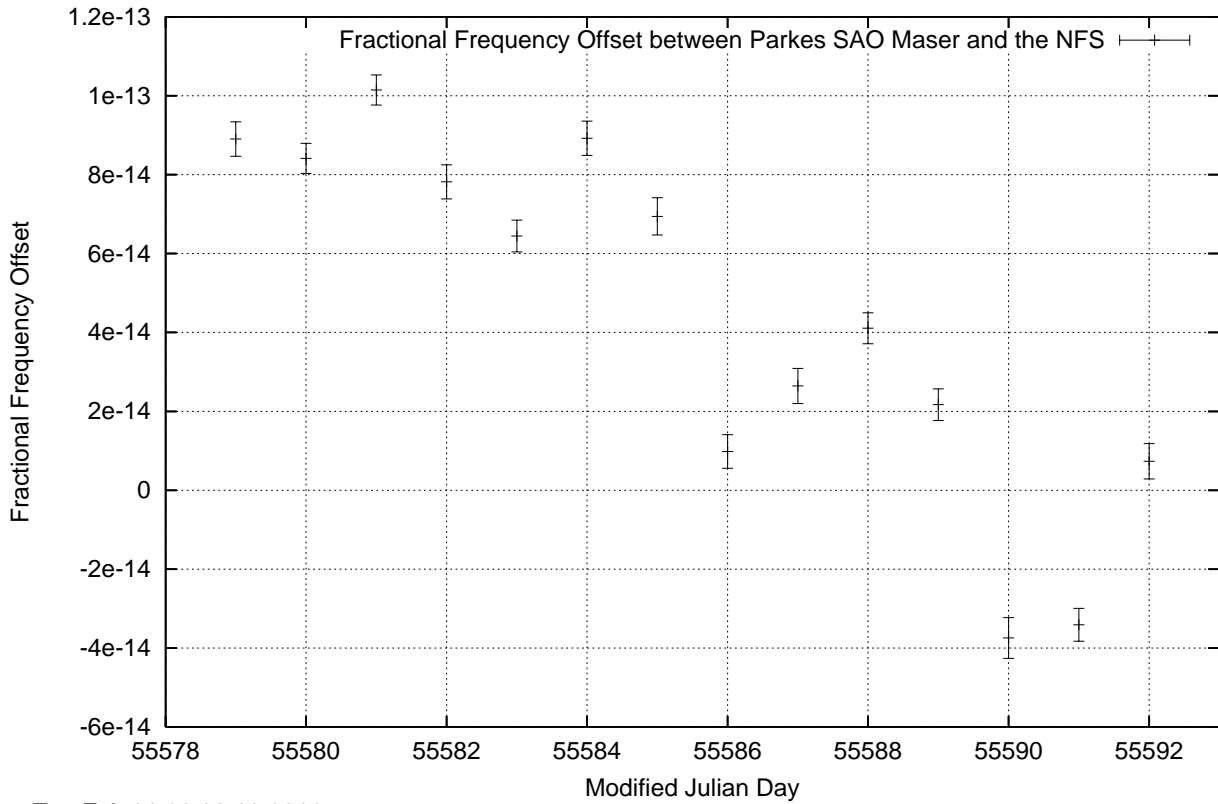

GPS Common-View Time-Transfer between ATNF Parkes and NMI Sydney

Tue Feb 01 22:26:16 2011

GPS Common-View Frequency Transfer between ATNF Parkes and NMI Sydney

Tue Feb 01 22:26:16 2011