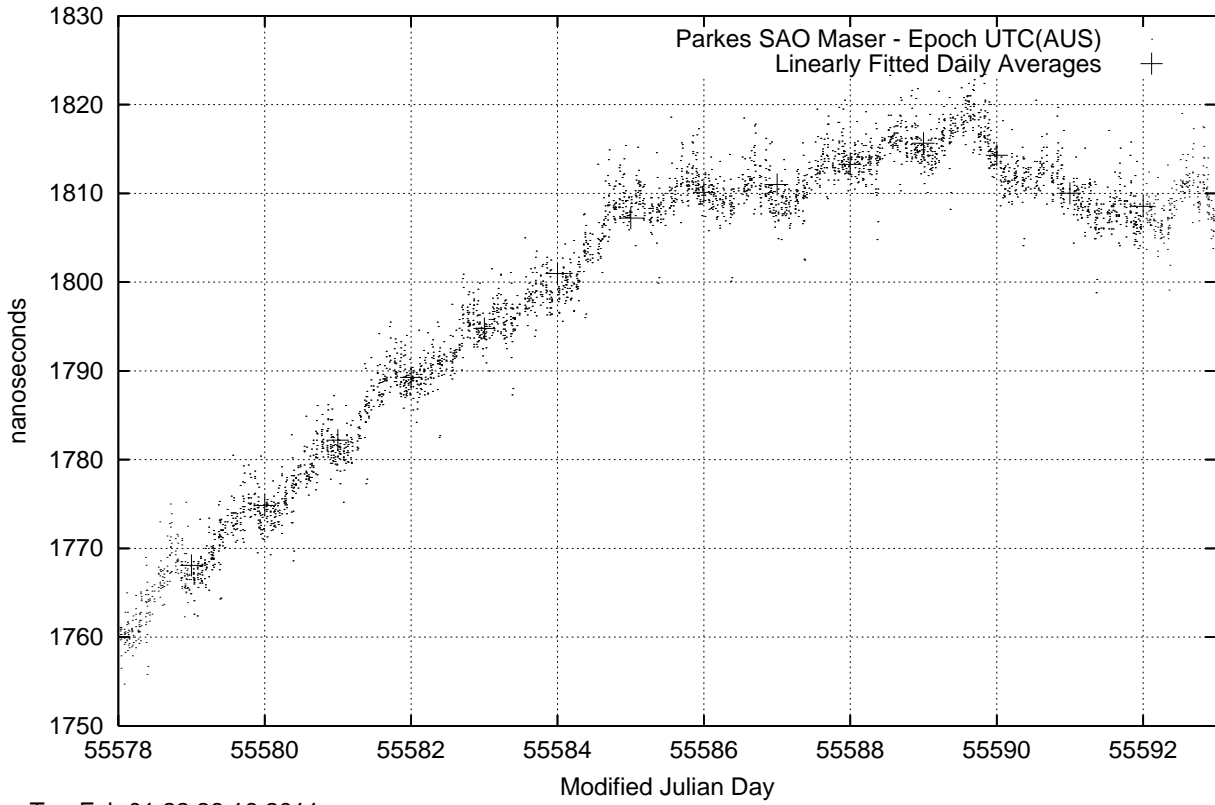

GPS Common-View Time-Transfer between ATNF Parkes and NMI Sydney

Tue Feb 01 22:26:16 2011

GPS Common-View Frequency Transfer between ATNF Parkes and NMI Sydney

Tue Feb 01 22:26:16 2011