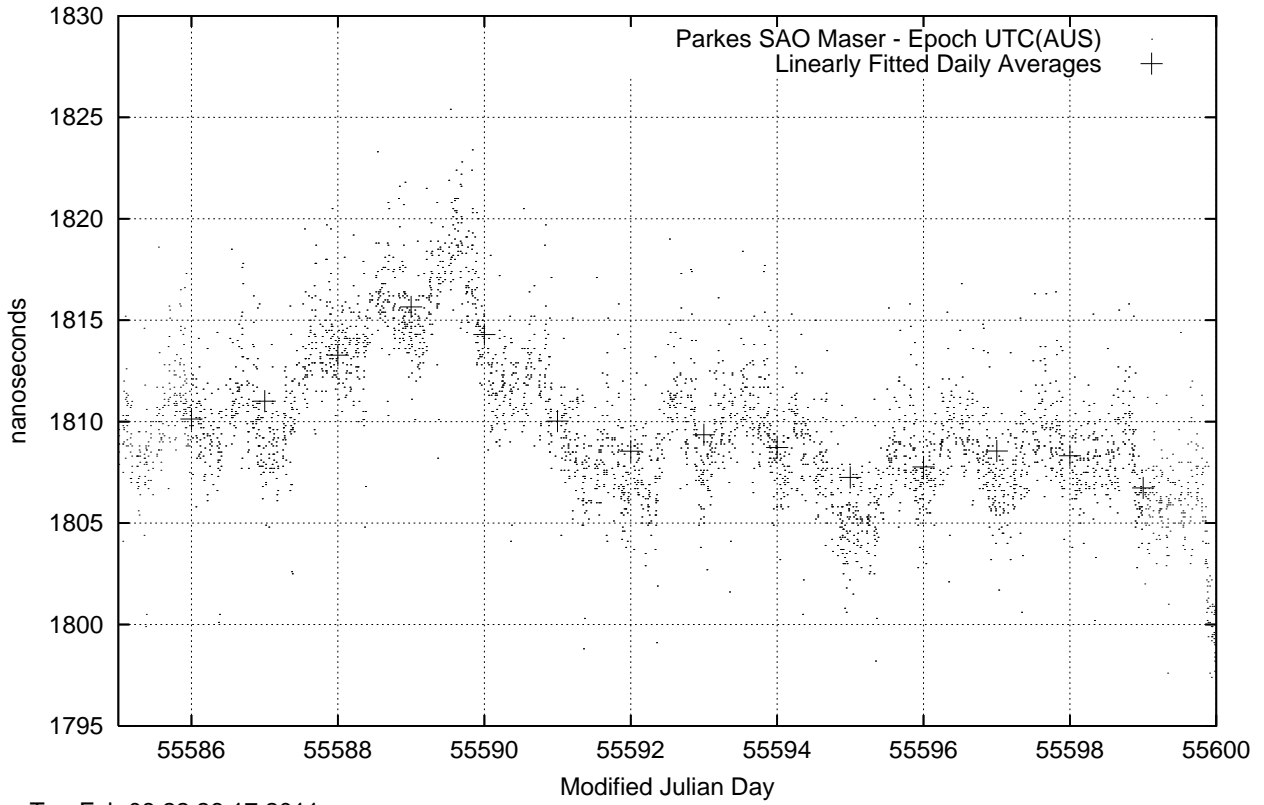

GPS Common-View Time-Transfer between ATNF Parkes and NMI Sydney

Tue Feb 08 22:26:17 2011

GPS Common-View Frequency Transfer between ATNF Parkes and NMI Sydney

Tue Feb 08 22:26:17 2011