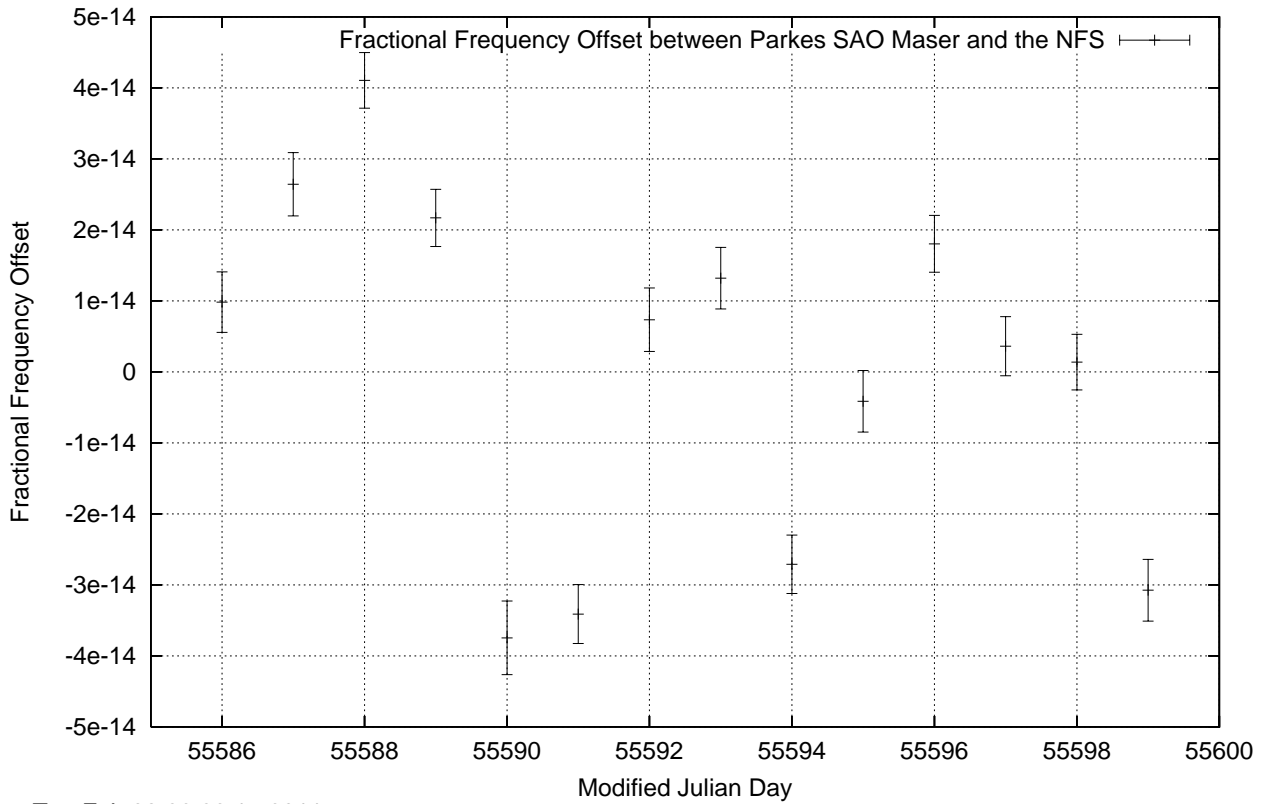

GPS Common-View Time-Transfer between ATNF Parkes and NMI Sydney

Tue Feb 08 22:26:17 2011

GPS Common-View Frequency Transfer between ATNF Parkes and NMI Sydney

Tue Feb 08 22:26:17 2011