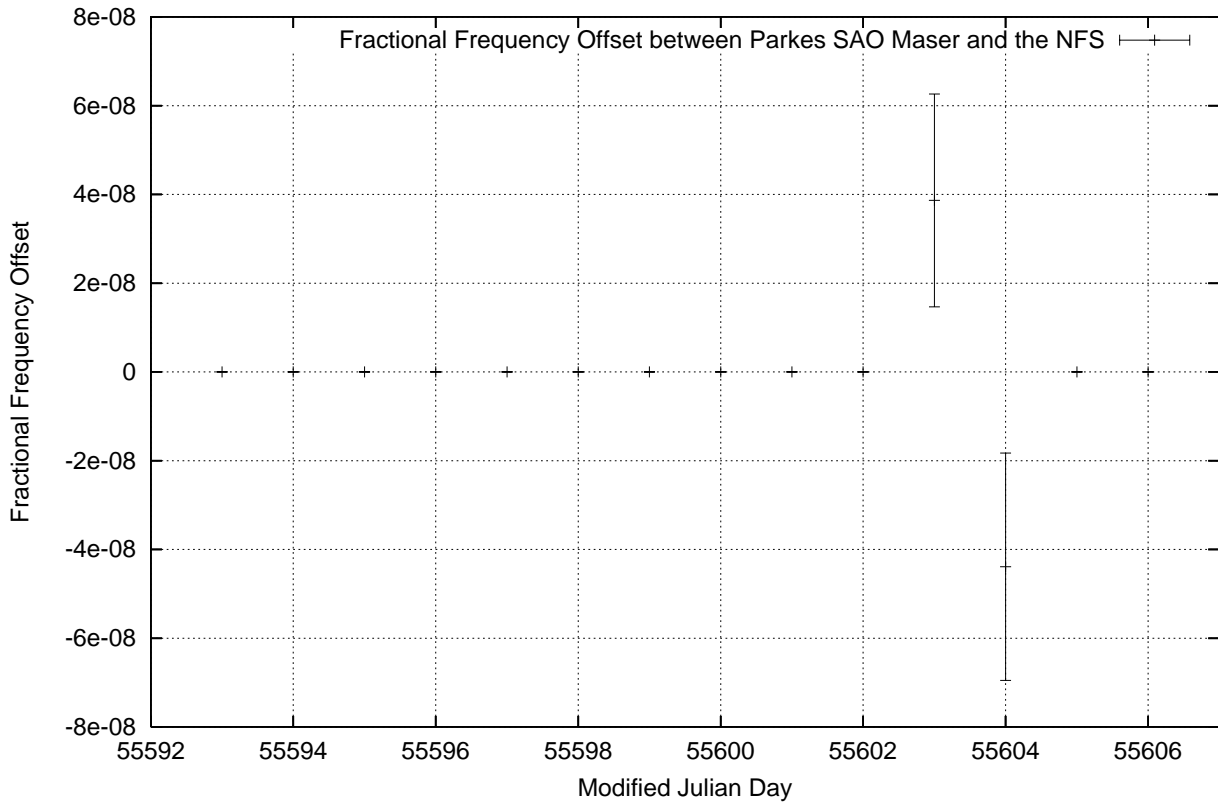

GPS Common-View Time-Transfer between ATNF Parkes and NMI Sydney

Tue Feb 15 22:26:17 2011

GPS Common-View Frequency Transfer between ATNF Parkes and NMI Sydney

Tue Feb 15 22:26:18 2011