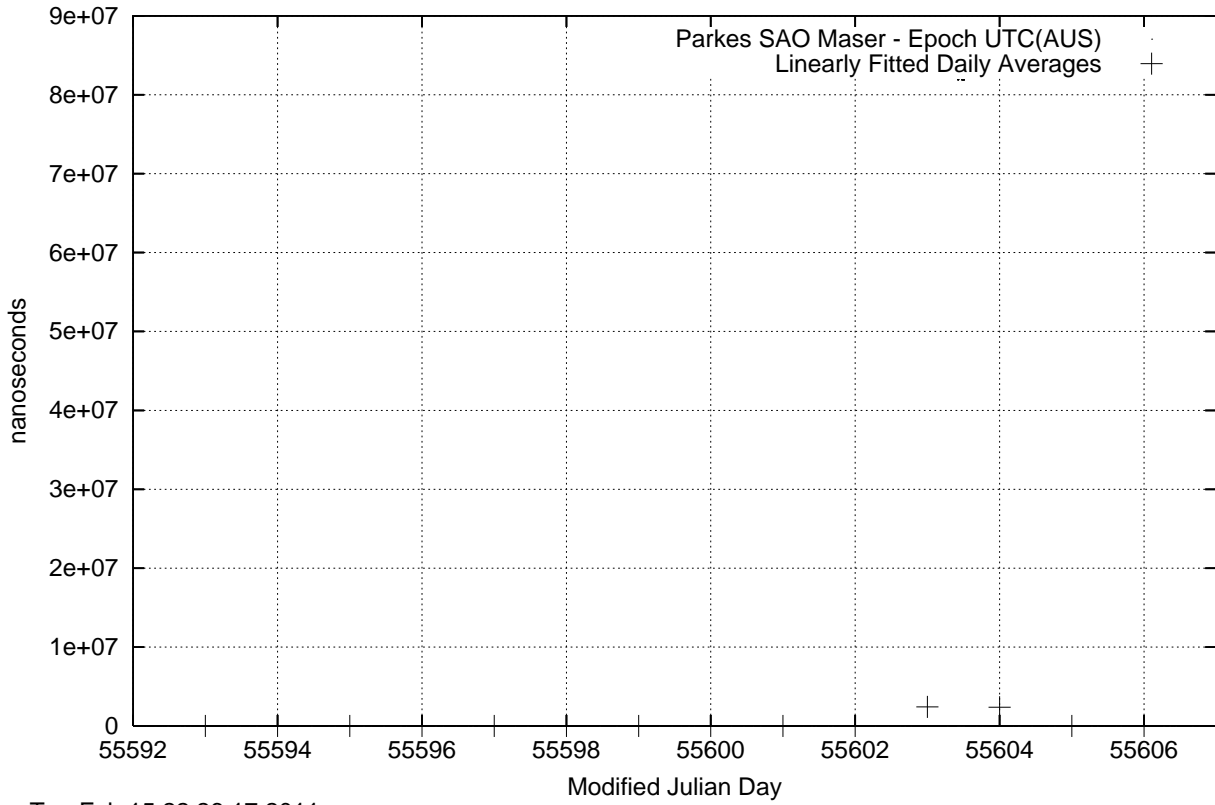

GPS Common-View Time-Transfer between ATNF Parkes and NMI Sydney

Tue Feb 15 22:26:17 2011

GPS Common-View Frequency Transfer between ATNF Parkes and NMI Sydney

Tue Feb 15 22:26:18 2011