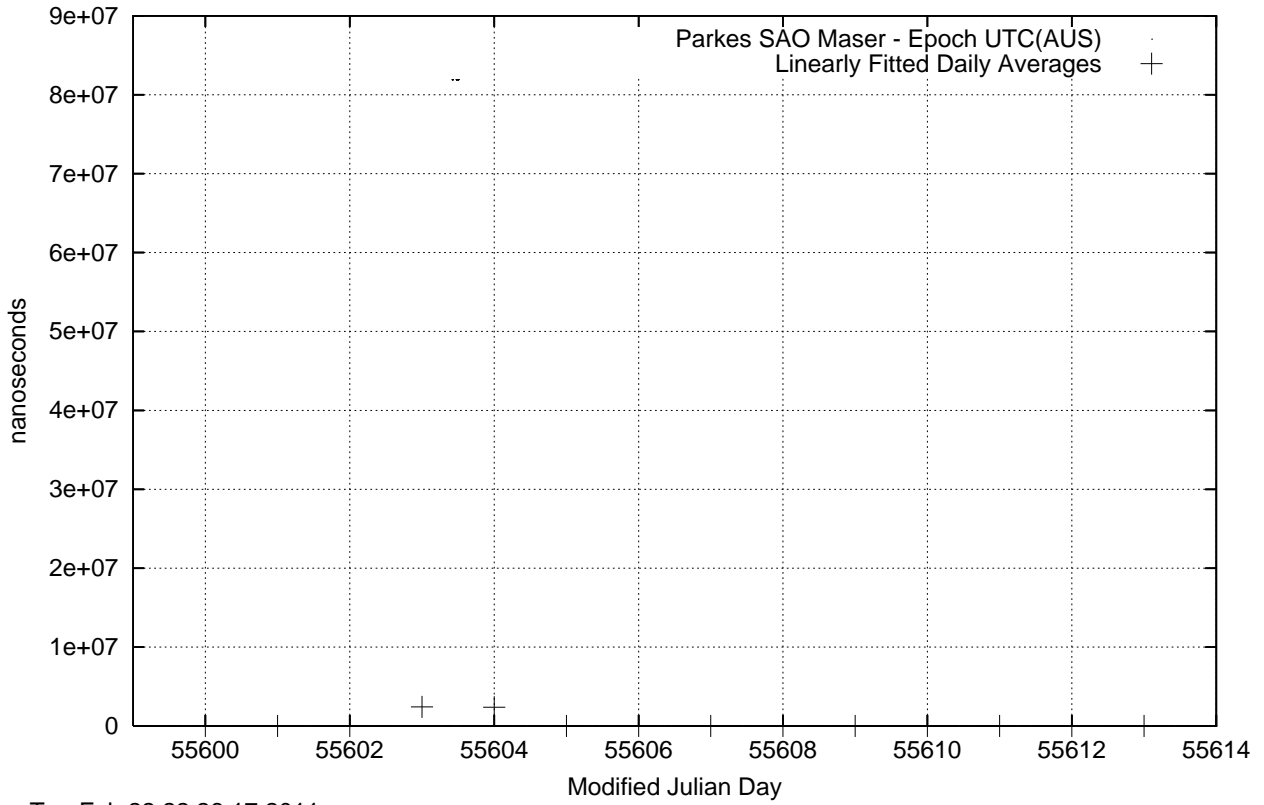

GPS Common-View Time-Transfer between ATNF Parkes and NMI Sydney

Tue Feb 22 22:26:17 2011

GPS Common-View Frequency Transfer between ATNF Parkes and NMI Sydney

Tue Feb 22 22:26:17 2011