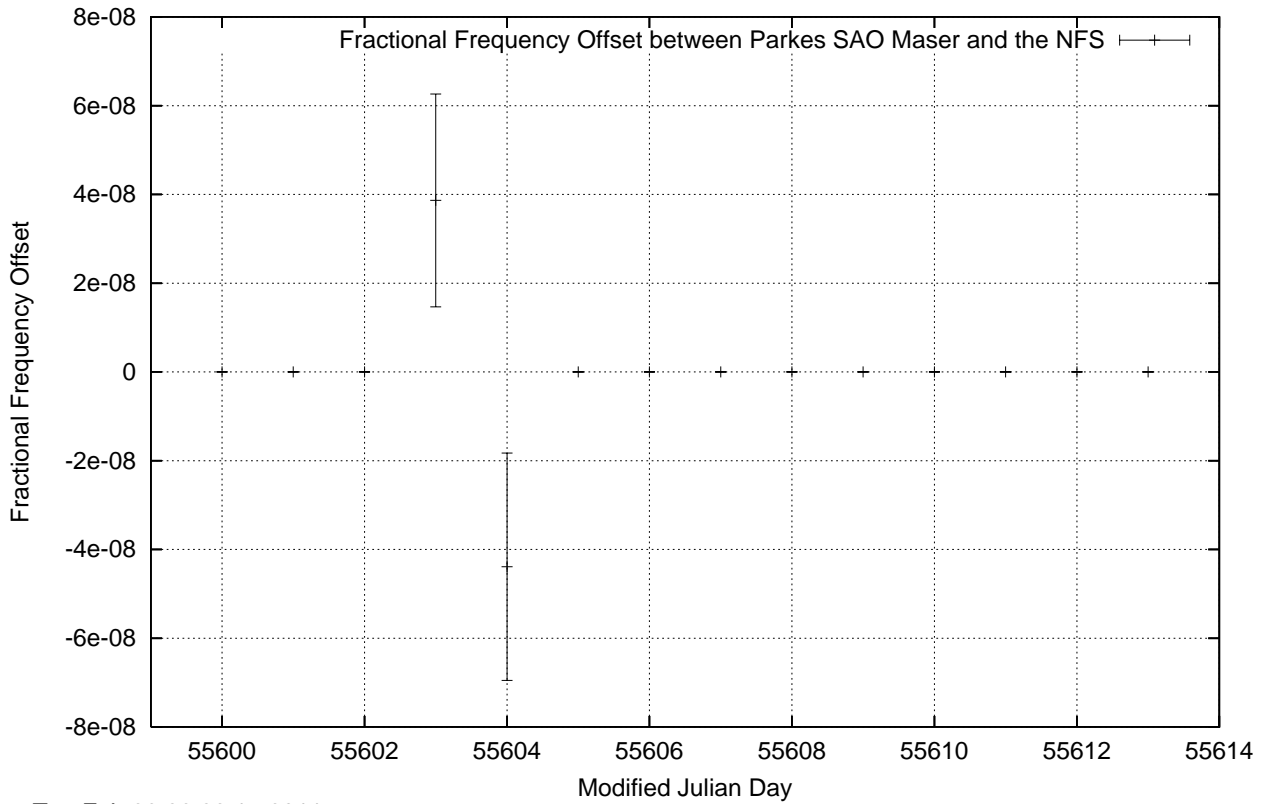

GPS Common-View Time-Transfer between ATNF Parkes and NMI Sydney

Tue Feb 22 22:26:17 2011

GPS Common-View Frequency Transfer between ATNF Parkes and NMI Sydney

Tue Feb 22 22:26:17 2011