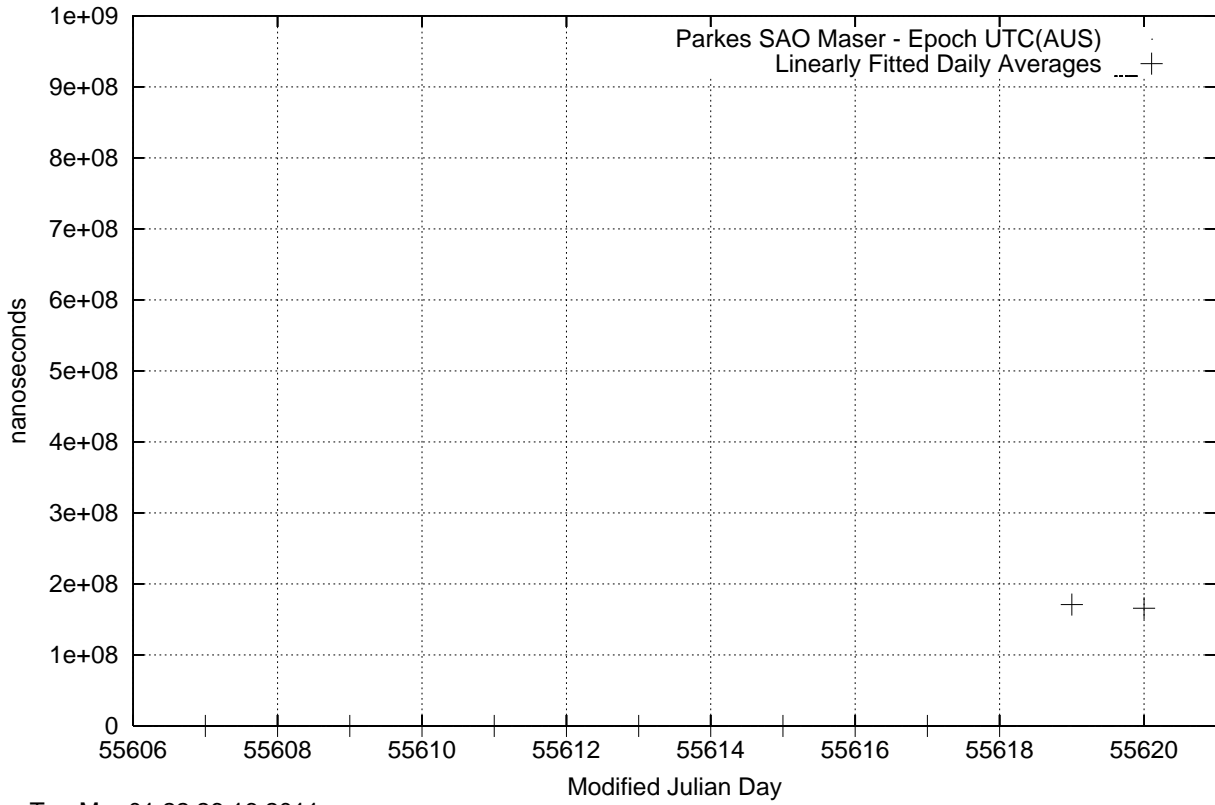

GPS Common-View Time-Transfer between ATNF Parkes and NMI Sydney

Tue Mar 01 22:26:16 2011

GPS Common-View Frequency Transfer between ATNF Parkes and NMI Sydney

Tue Mar 01 22:26:16 2011