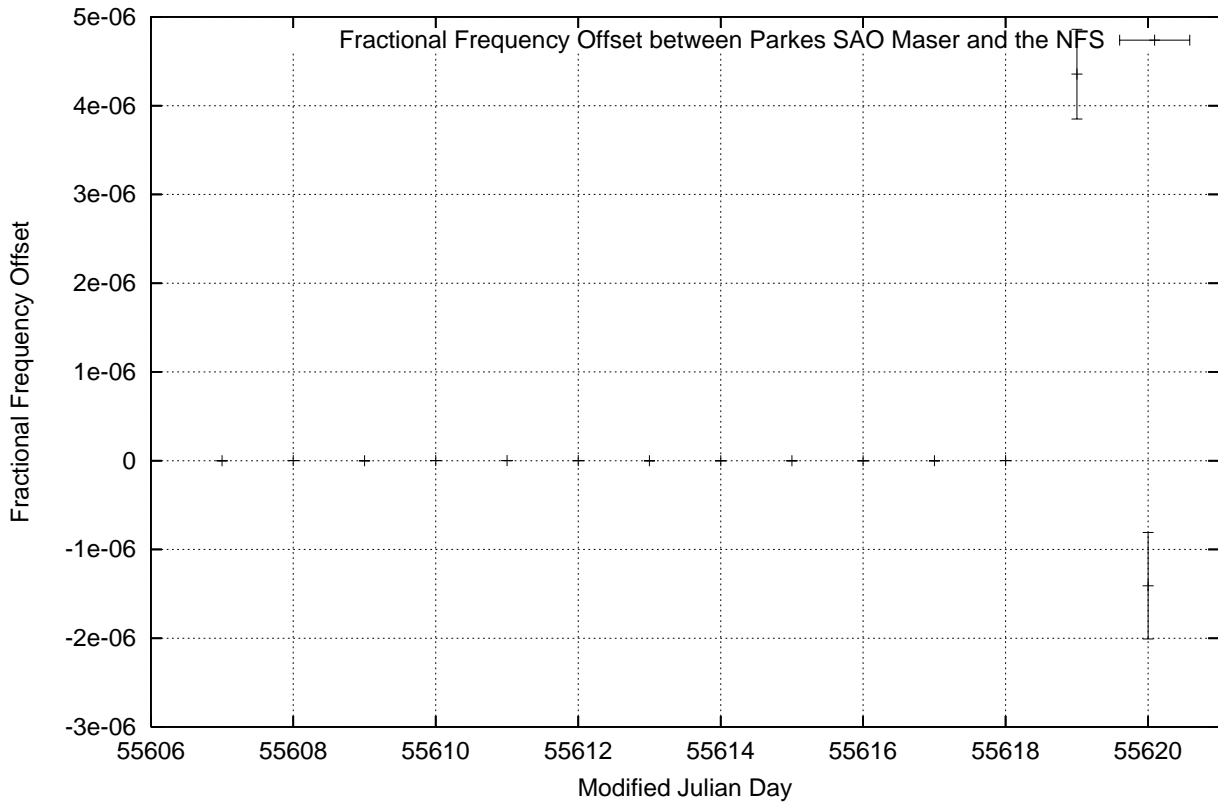

GPS Common-View Time-Transfer between ATNF Parkes and NMI Sydney

Tue Mar 01 22:26:16 2011

GPS Common-View Frequency Transfer between ATNF Parkes and NMI Sydney

Tue Mar 01 22:26:16 2011