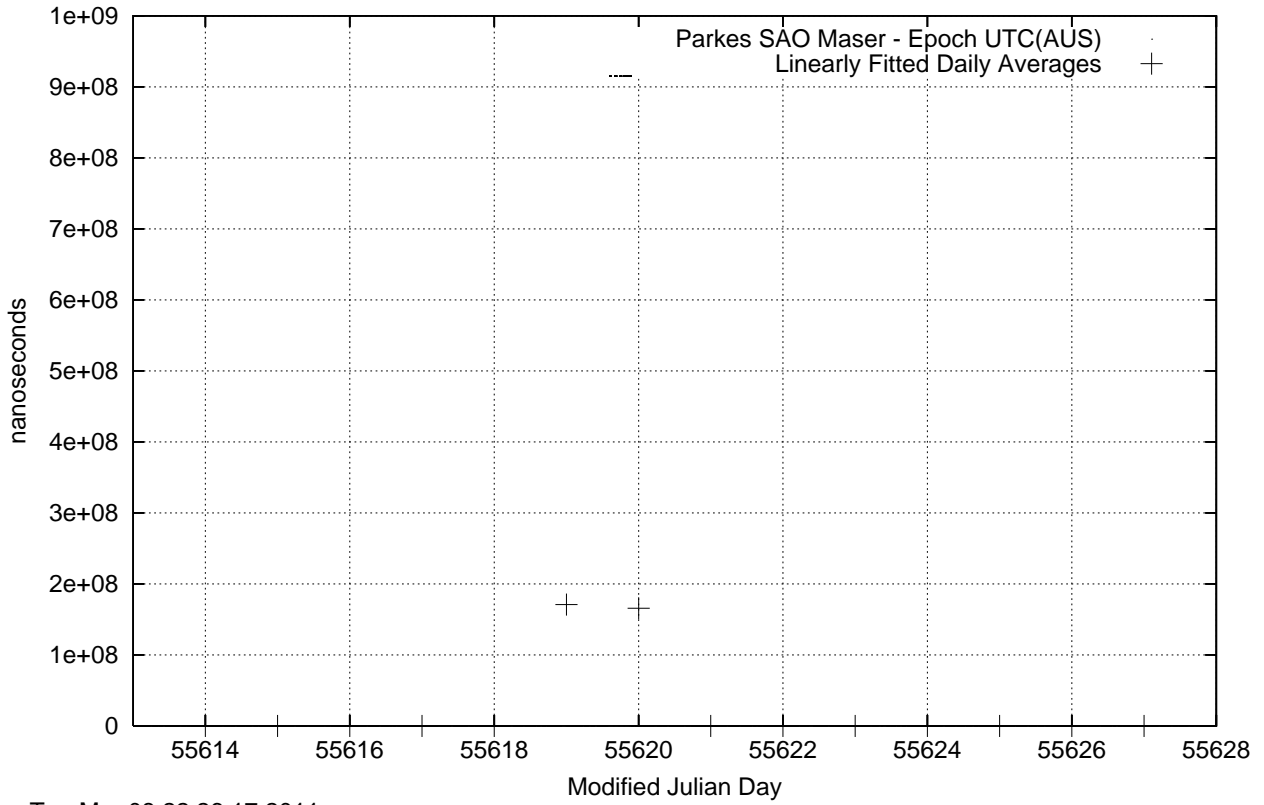

GPS Common-View Time-Transfer between ATNF Parkes and NMI Sydney

Tue Mar 08 22:26:17 2011

GPS Common-View Frequency Transfer between ATNF Parkes and NMI Sydney

Tue Mar 08 22:26:17 2011