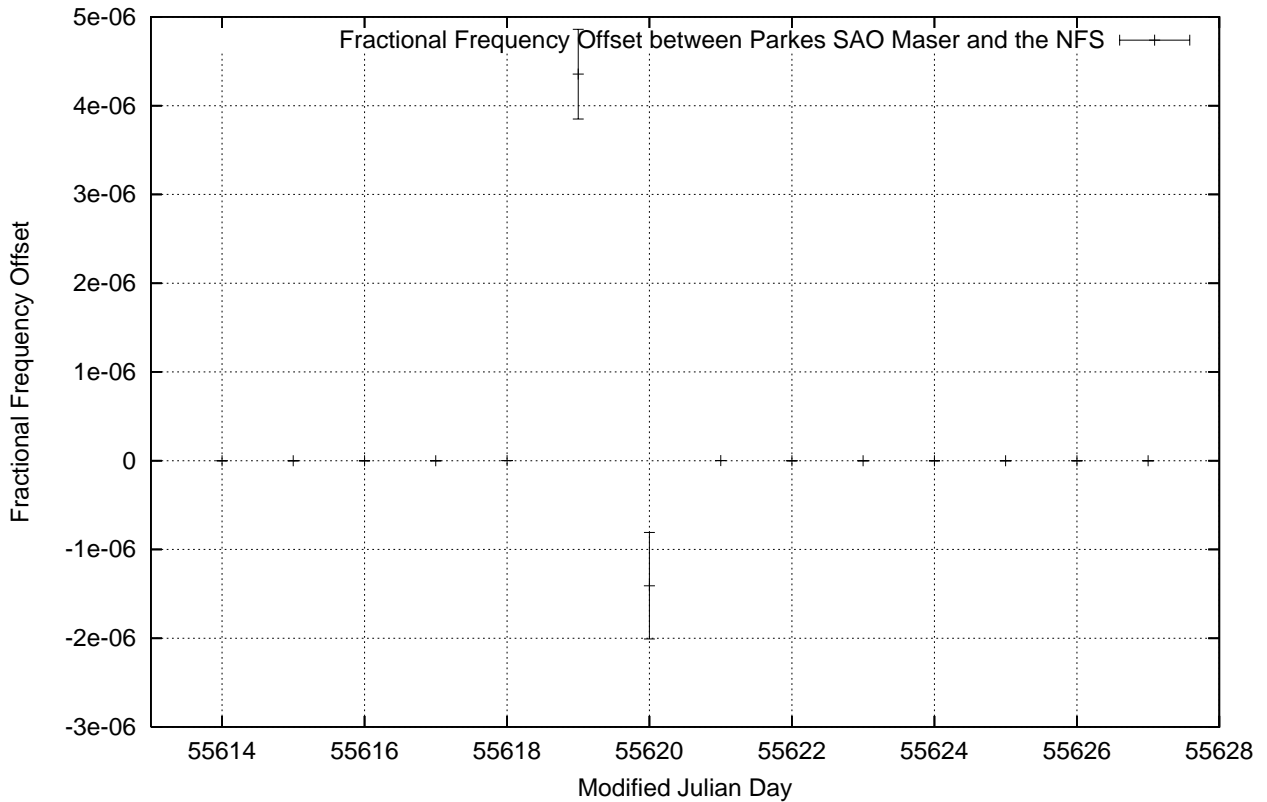

GPS Common-View Time-Transfer between ATNF Parkes and NMI Sydney

Tue Mar 08 22:26:17 2011

GPS Common-View Frequency Transfer between ATNF Parkes and NMI Sydney

Tue Mar 08 22:26:17 2011