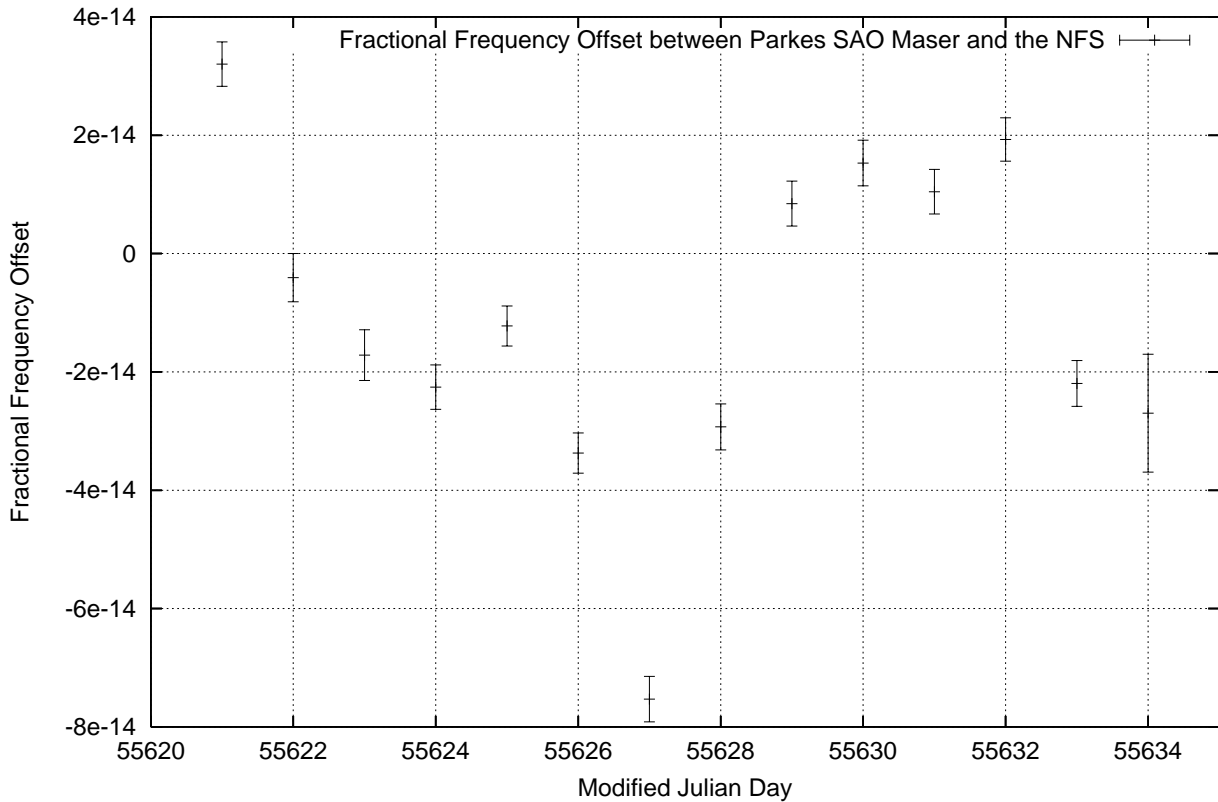

GPS Common-View Time-Transfer between ATNF Parkes and NMI Sydney

Tue Mar 15 22:26:16 2011

GPS Common-View Frequency Transfer between ATNF Parkes and NMI Sydney

Tue Mar 15 22:26:16 2011