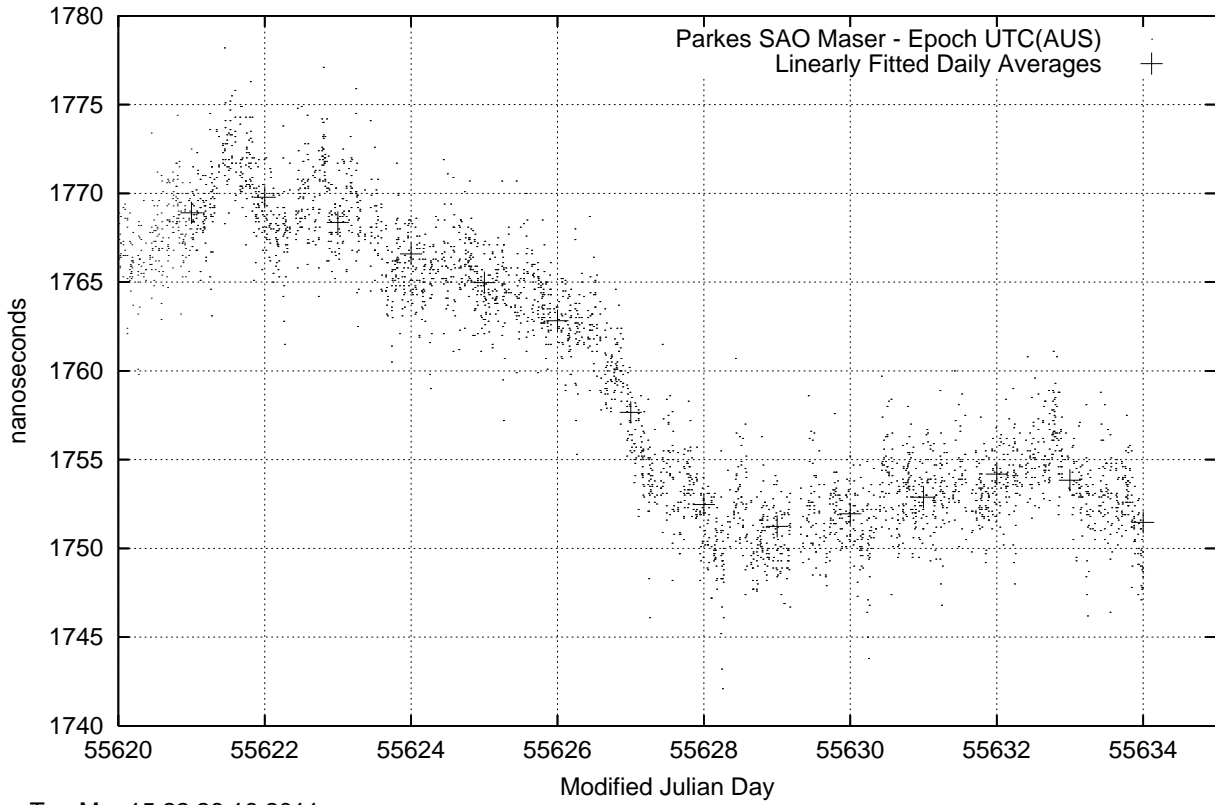

GPS Common-View Time-Transfer between ATNF Parkes and NMI Sydney

Tue Mar 15 22:26:16 2011

GPS Common-View Frequency Transfer between ATNF Parkes and NMI Sydney

Tue Mar 15 22:26:16 2011