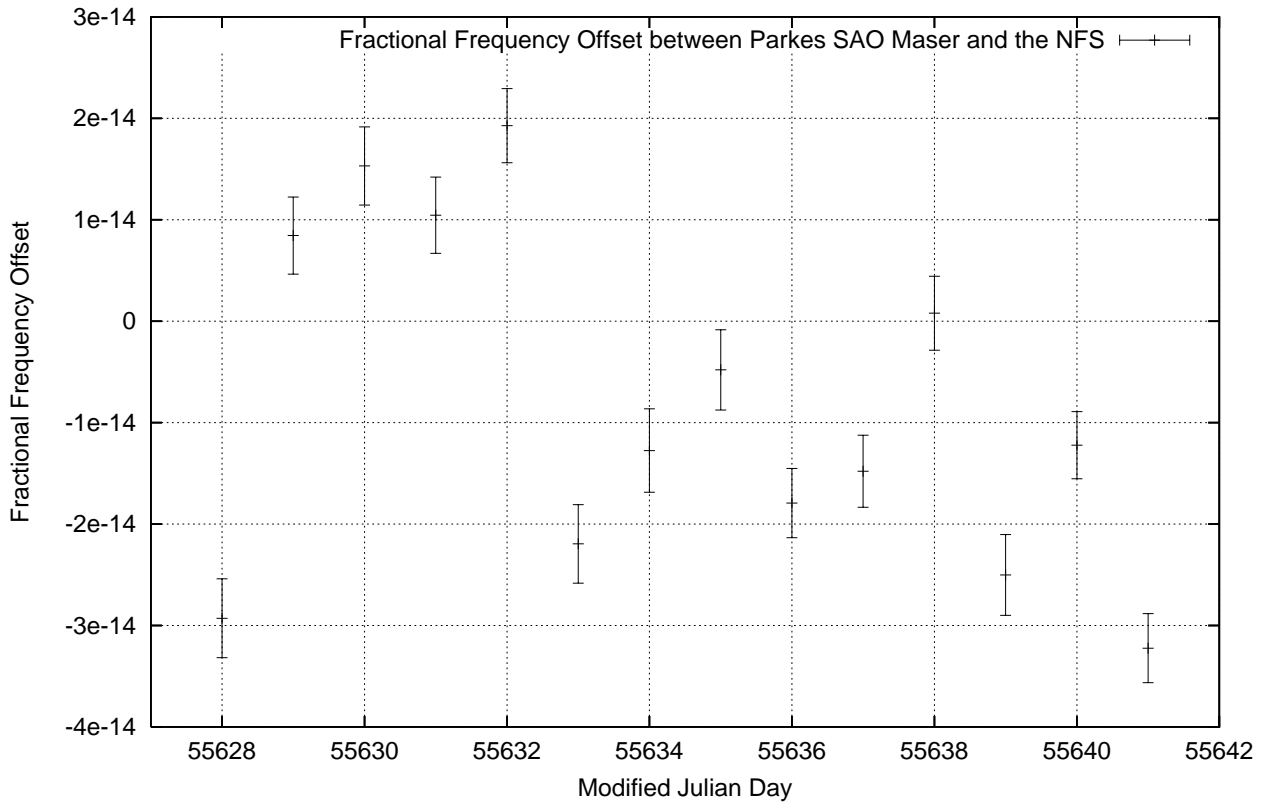

GPS Common-View Time-Transfer between ATNF Parkes and NMI Sydney

Tue Mar 22 22:26:16 2011

GPS Common-View Frequency Transfer between ATNF Parkes and NMI Sydney

Tue Mar 22 22:26:16 2011