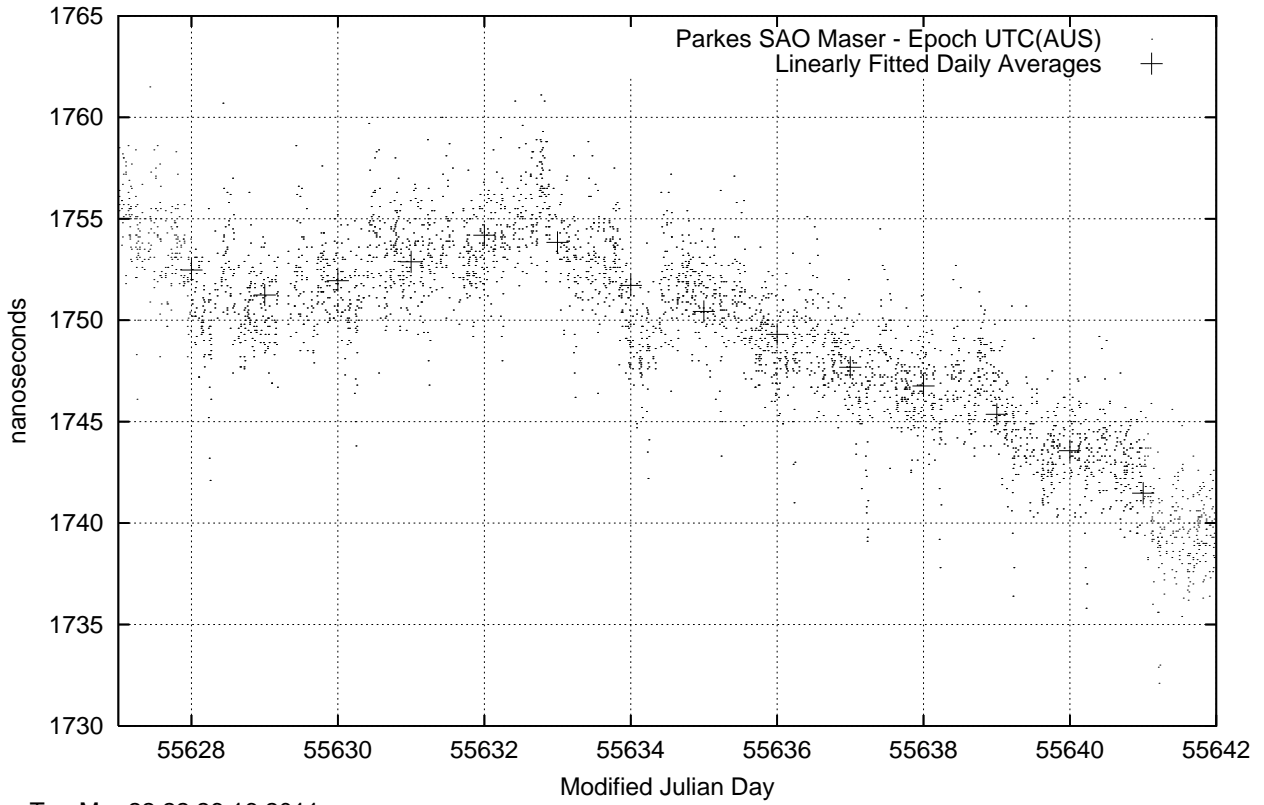

GPS Common-View Time-Transfer between ATNF Parkes and NMI Sydney

Tue Mar 22 22:26:16 2011

GPS Common-View Frequency Transfer between ATNF Parkes and NMI Sydney

Tue Mar 22 22:26:16 2011