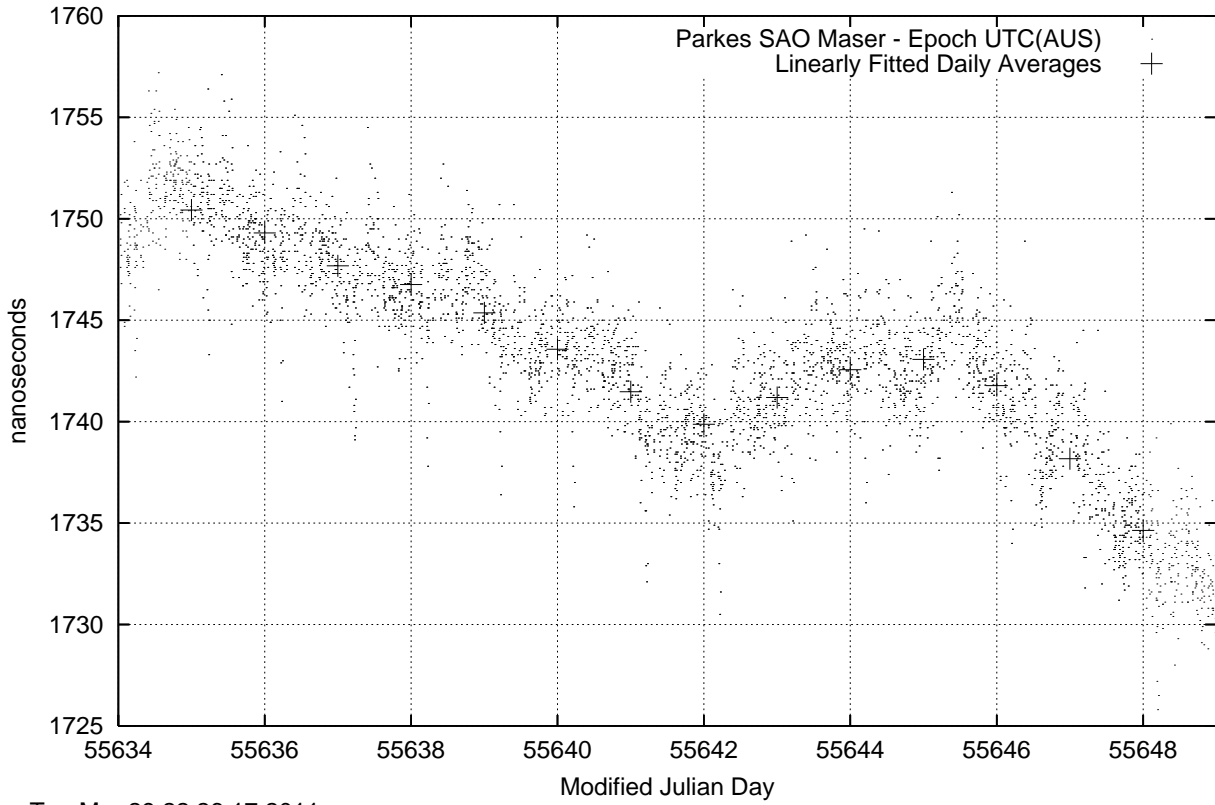

GPS Common-View Time-Transfer between ATNF Parkes and NMI Sydney

Tue Mar 29 22:26:17 2011

GPS Common-View Frequency Transfer between ATNF Parkes and NMI Sydney

Tue Mar 29 22:26:17 2011