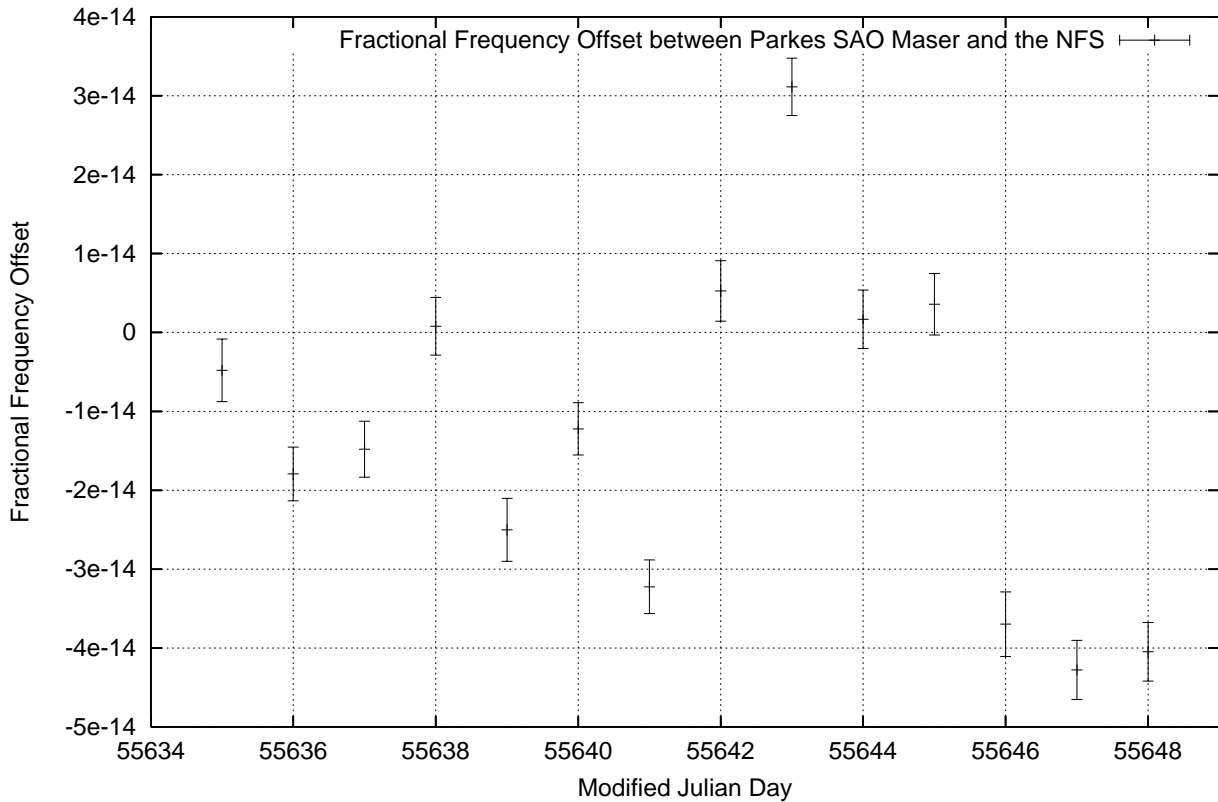

GPS Common-View Time-Transfer between ATNF Parkes and NMI Sydney

Tue Mar 29 22:26:17 2011

GPS Common-View Frequency Transfer between ATNF Parkes and NMI Sydney

Tue Mar 29 22:26:17 2011