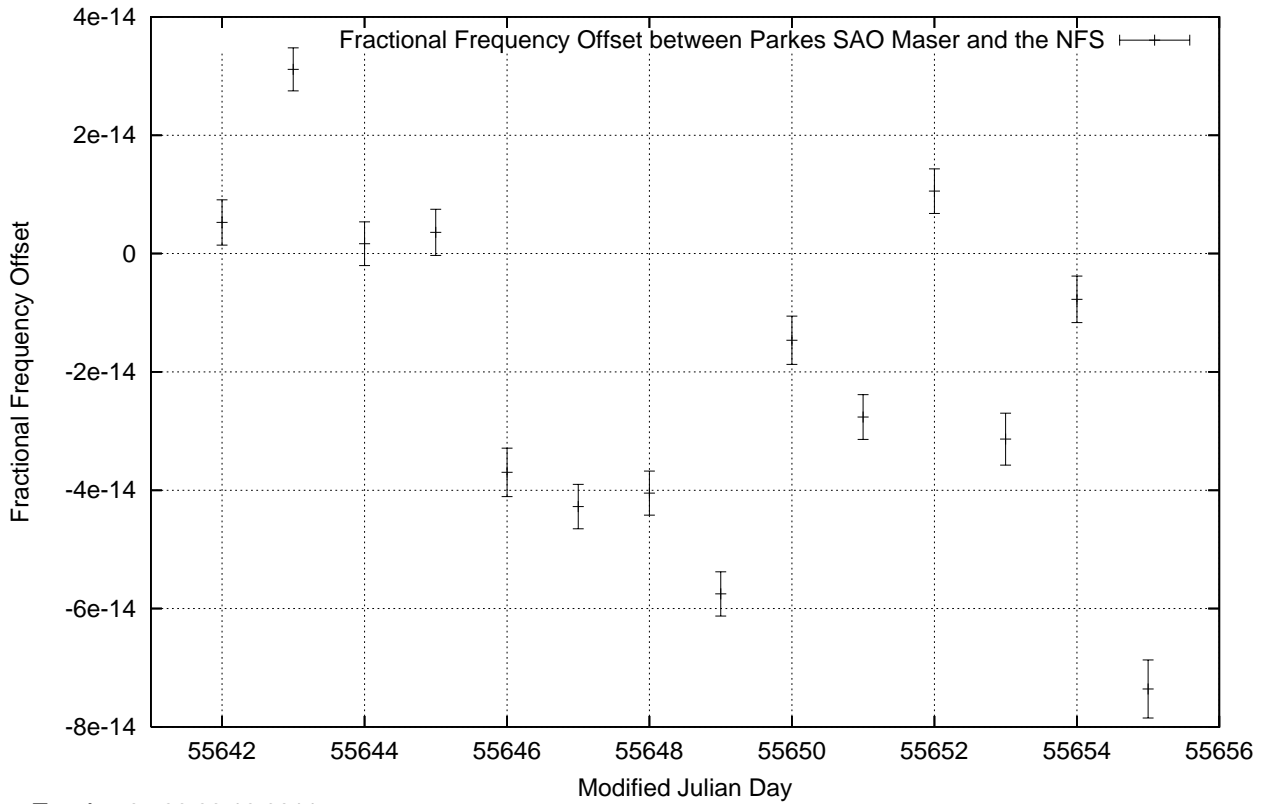

GPS Common-View Time-Transfer between ATNF Parkes and NMI Sydney

Tue Apr 05 22:26:16 2011

GPS Common-View Frequency Transfer between ATNF Parkes and NMI Sydney

Tue Apr 05 22:26:16 2011