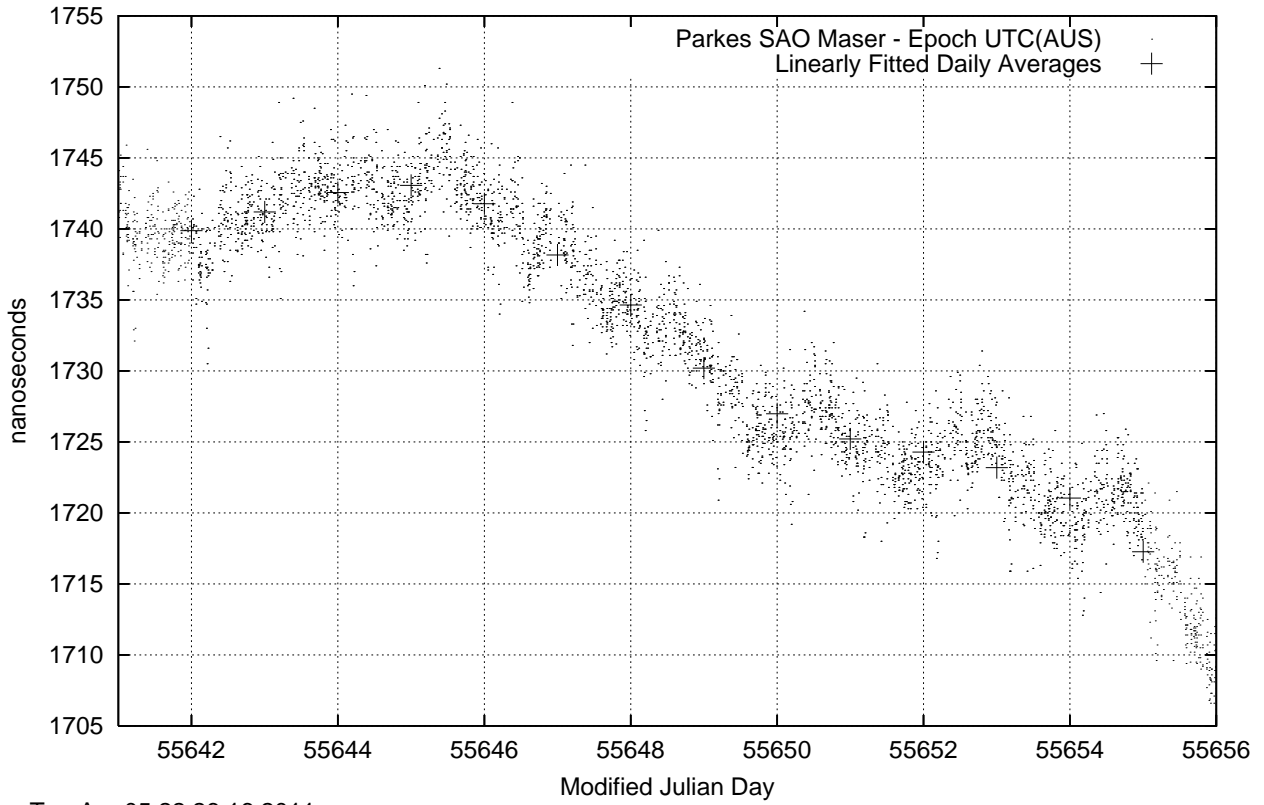

GPS Common-View Time-Transfer between ATNF Parkes and NMI Sydney

Tue Apr 05 22:26:16 2011

GPS Common-View Frequency Transfer between ATNF Parkes and NMI Sydney

Tue Apr 05 22:26:16 2011