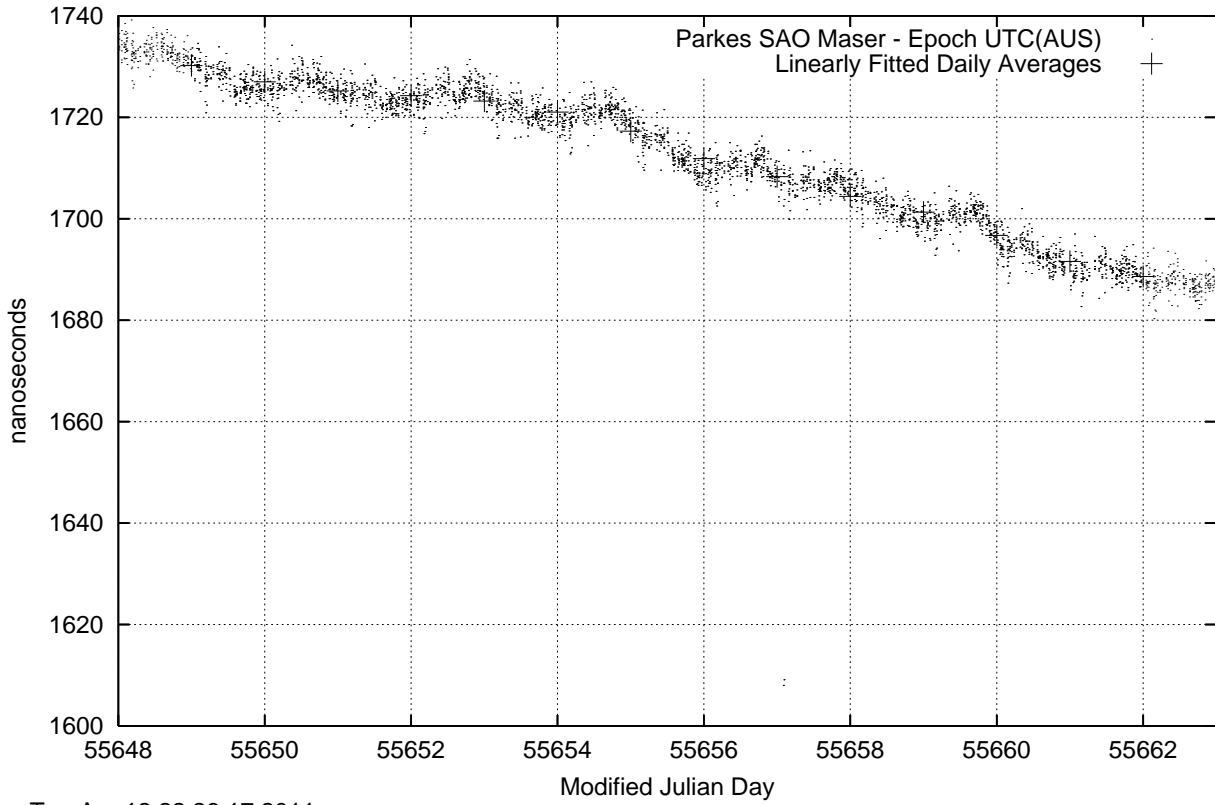

GPS Common-View Time-Transfer between ATNF Parkes and NMI Sydney

Tue Apr 12 22:26:17 2011

GPS Common-View Frequency Transfer between ATNF Parkes and NMI Sydney

Tue Apr 12 22:26:17 2011