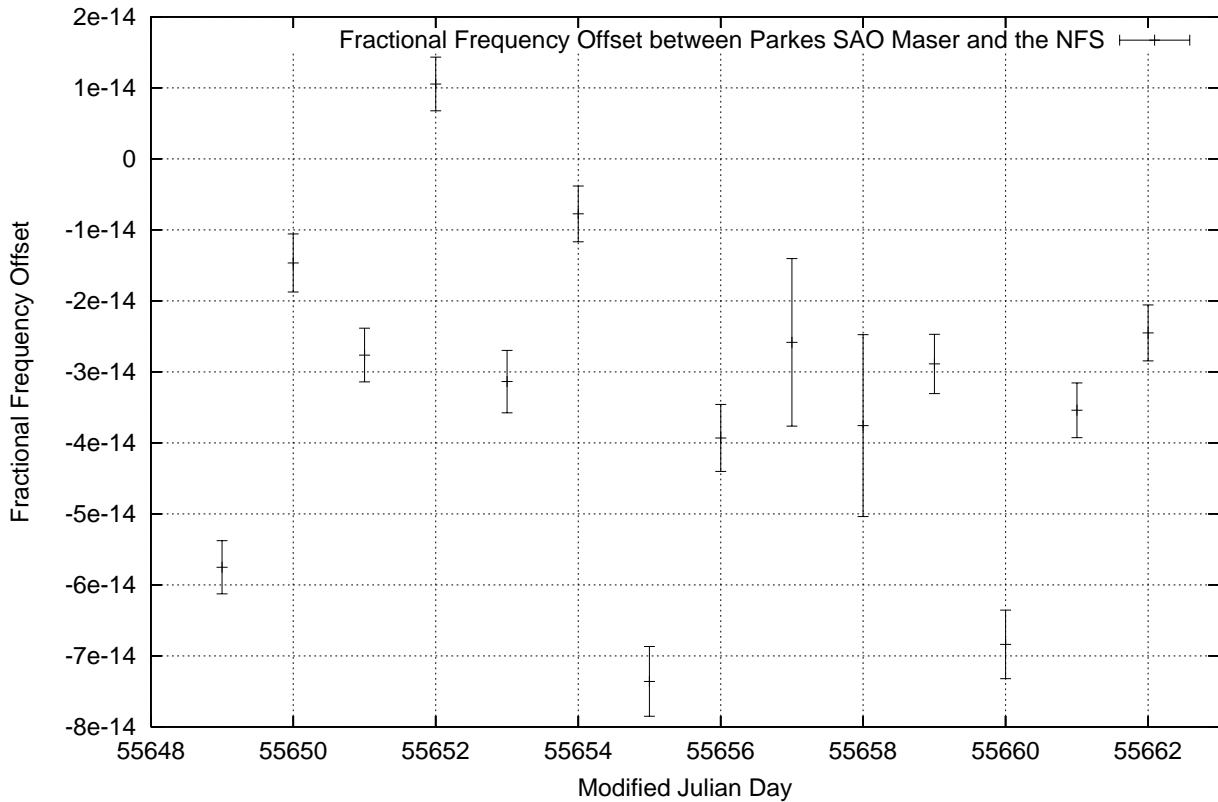

GPS Common-View Time-Transfer between ATNF Parkes and NMI Sydney

Tue Apr 12 22:26:17 2011

GPS Common-View Frequency Transfer between ATNF Parkes and NMI Sydney

Tue Apr 12 22:26:17 2011