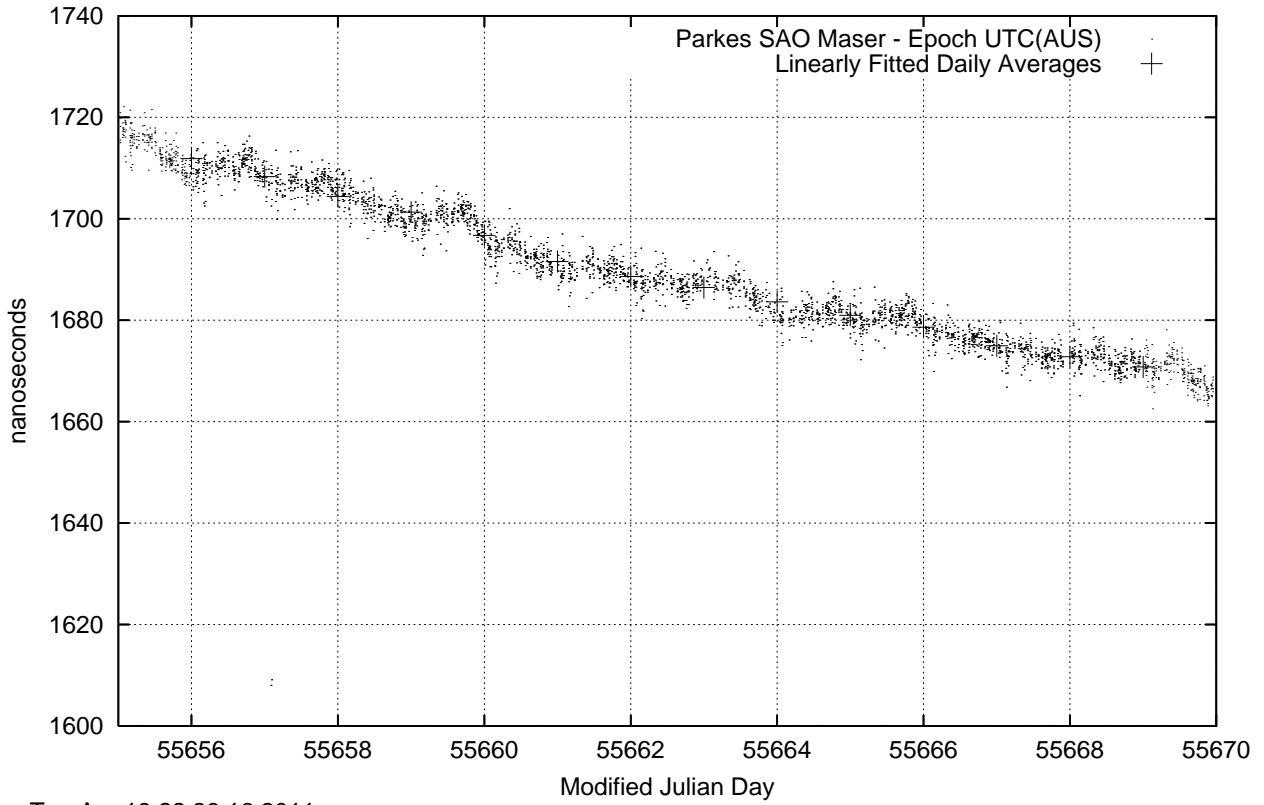

GPS Common-View Time-Transfer between ATNF Parkes and NMI Sydney

Tue Apr 19 22:26:16 2011

GPS Common-View Frequency Transfer between ATNF Parkes and NMI Sydney

Tue Apr 19 22:26:16 2011