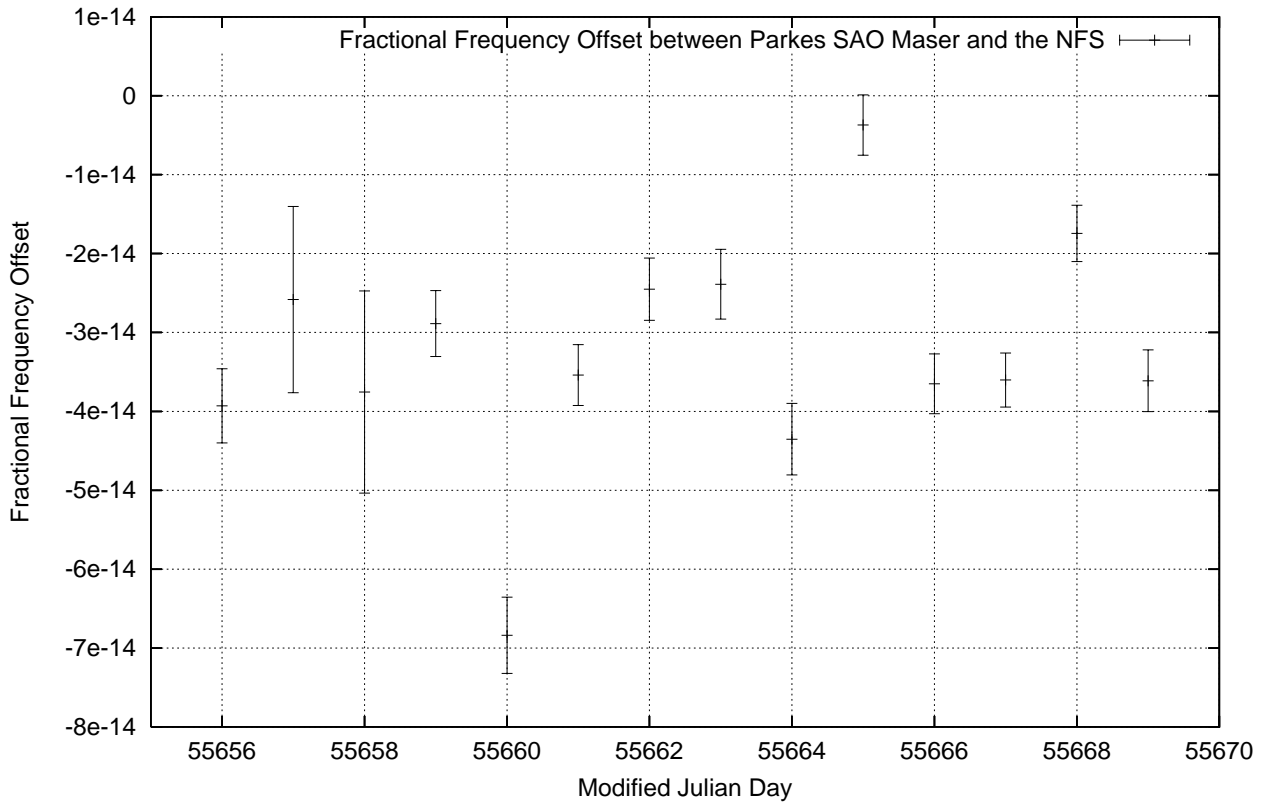

GPS Common-View Time-Transfer between ATNF Parkes and NMI Sydney

Tue Apr 19 22:26:16 2011

GPS Common-View Frequency Transfer between ATNF Parkes and NMI Sydney

Tue Apr 19 22:26:16 2011