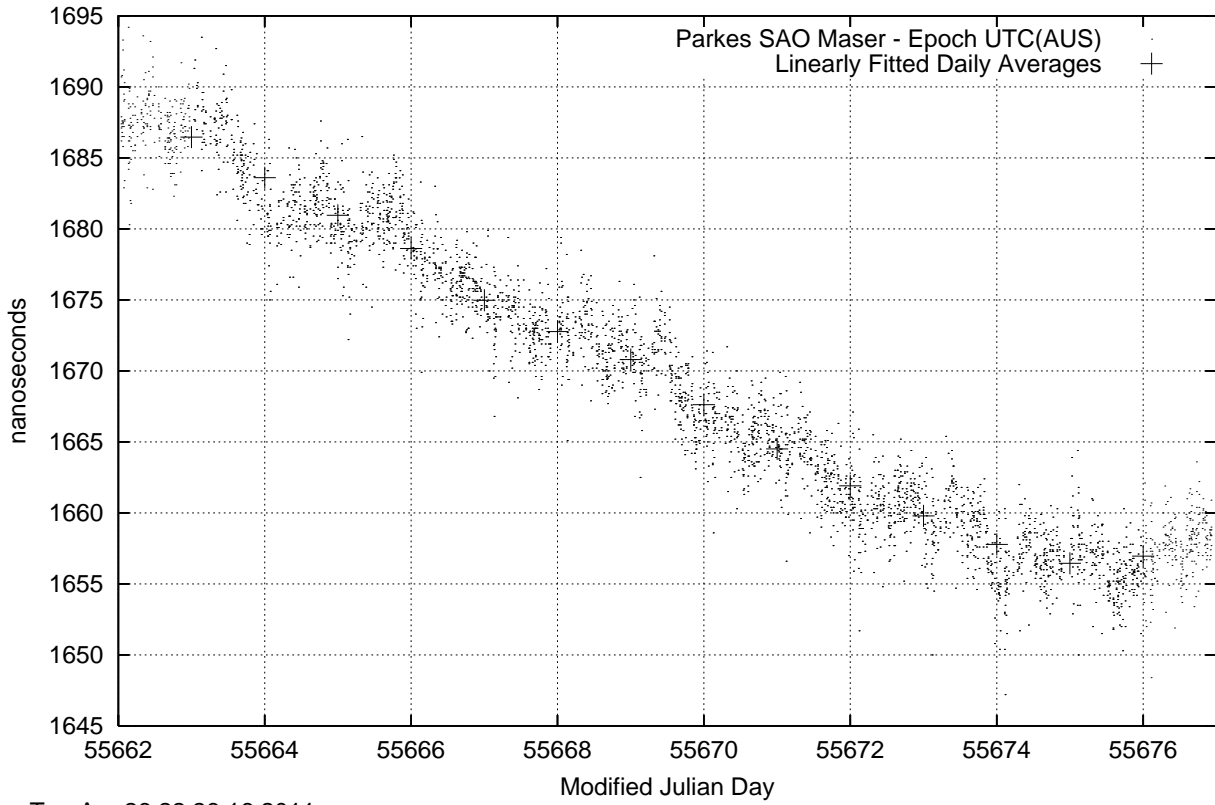

GPS Common-View Time-Transfer between ATNF Parkes and NMI Sydney

Tue Apr 26 22:26:16 2011

GPS Common-View Frequency Transfer between ATNF Parkes and NMI Sydney

Tue Apr 26 22:26:16 2011