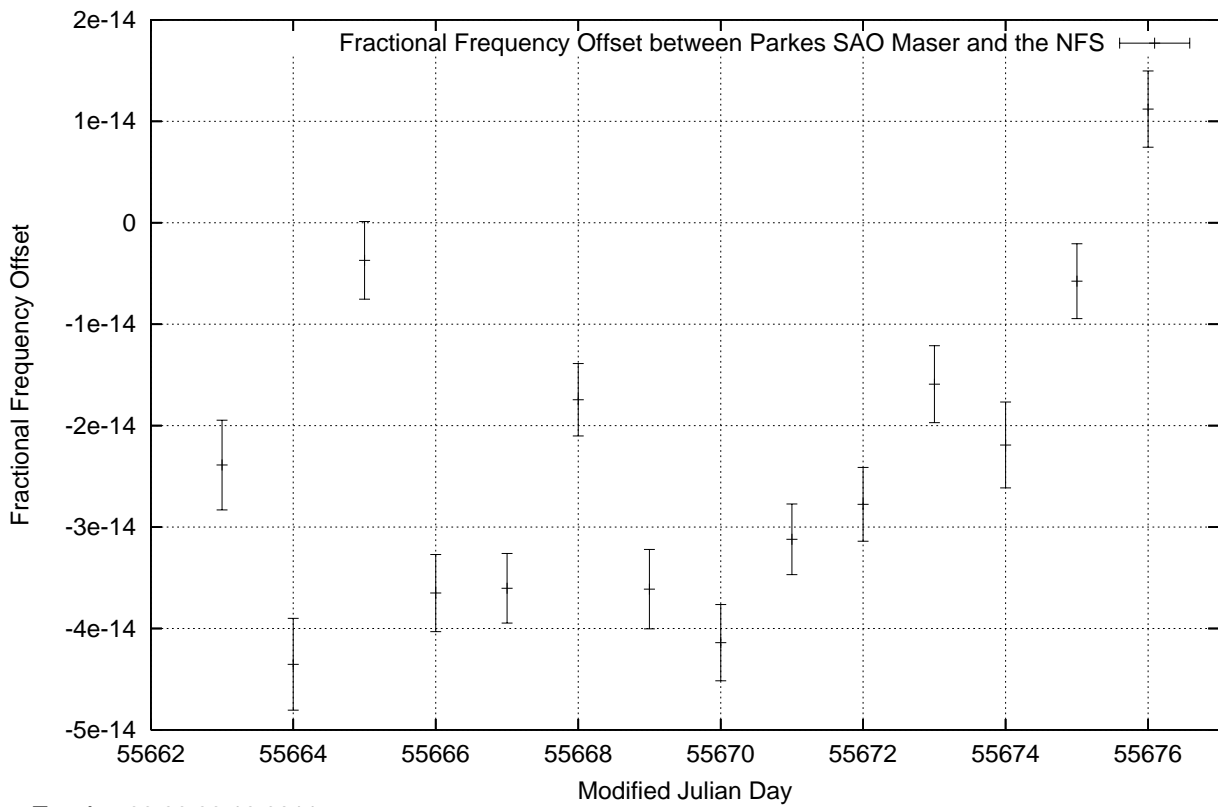

GPS Common-View Time-Transfer between ATNF Parkes and NMI Sydney

Tue Apr 26 22:26:16 2011

GPS Common-View Frequency Transfer between ATNF Parkes and NMI Sydney

Tue Apr 26 22:26:16 2011