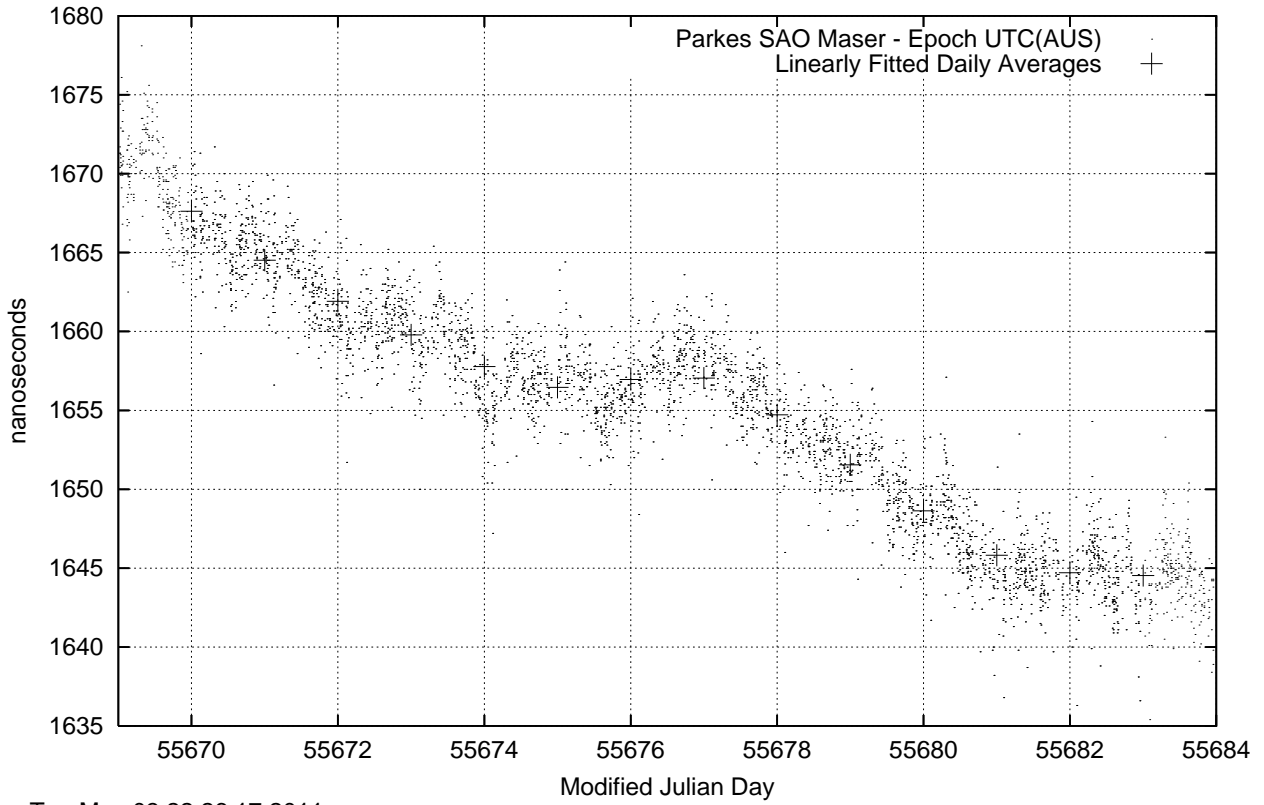

GPS Common-View Time-Transfer between ATNF Parkes and NMI Sydney

Tue May 03 22:26:17 2011

GPS Common-View Frequency Transfer between ATNF Parkes and NMI Sydney

Tue May 03 22:26:17 2011