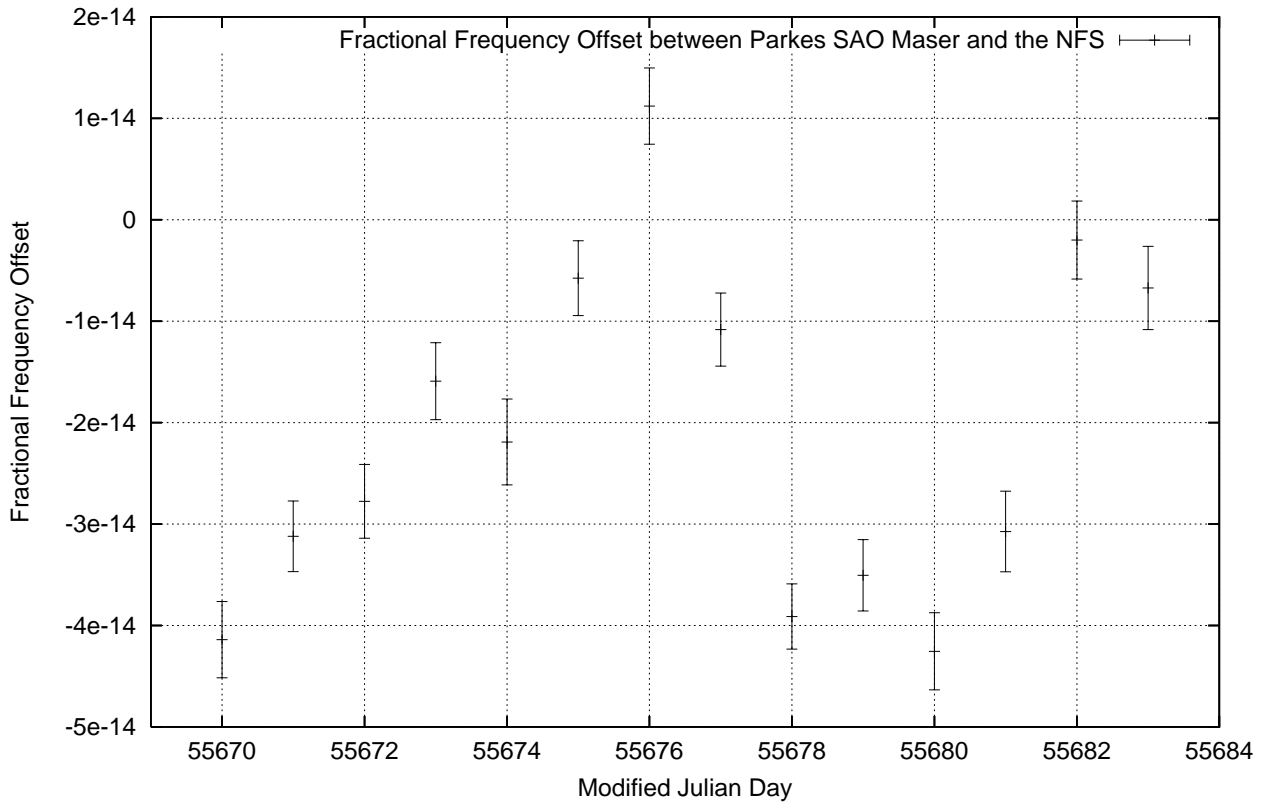

GPS Common-View Time-Transfer between ATNF Parkes and NMI Sydney

Tue May 03 22:26:17 2011

GPS Common-View Frequency Transfer between ATNF Parkes and NMI Sydney

Tue May 03 22:26:17 2011