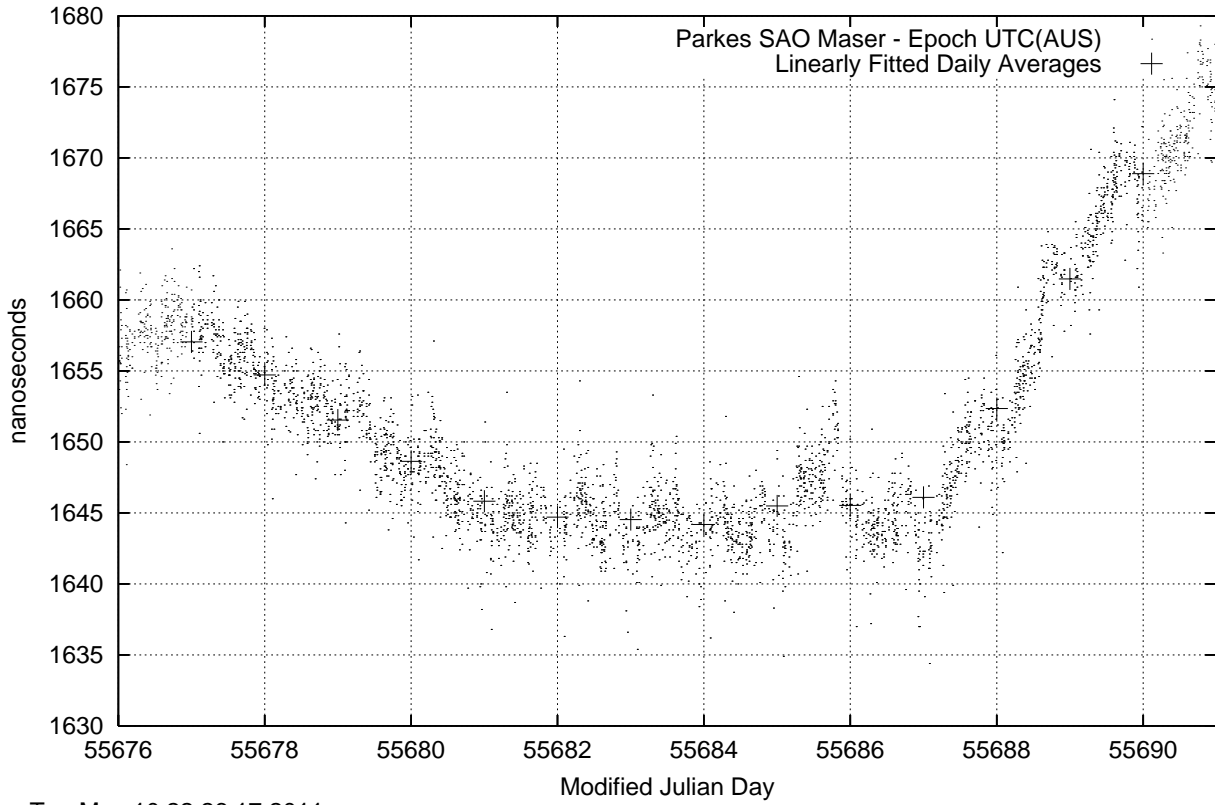

GPS Common-View Time-Transfer between ATNF Parkes and NMI Sydney

Tue May 10 22:26:17 2011

GPS Common-View Frequency Transfer between ATNF Parkes and NMI Sydney

Tue May 10 22:26:17 2011