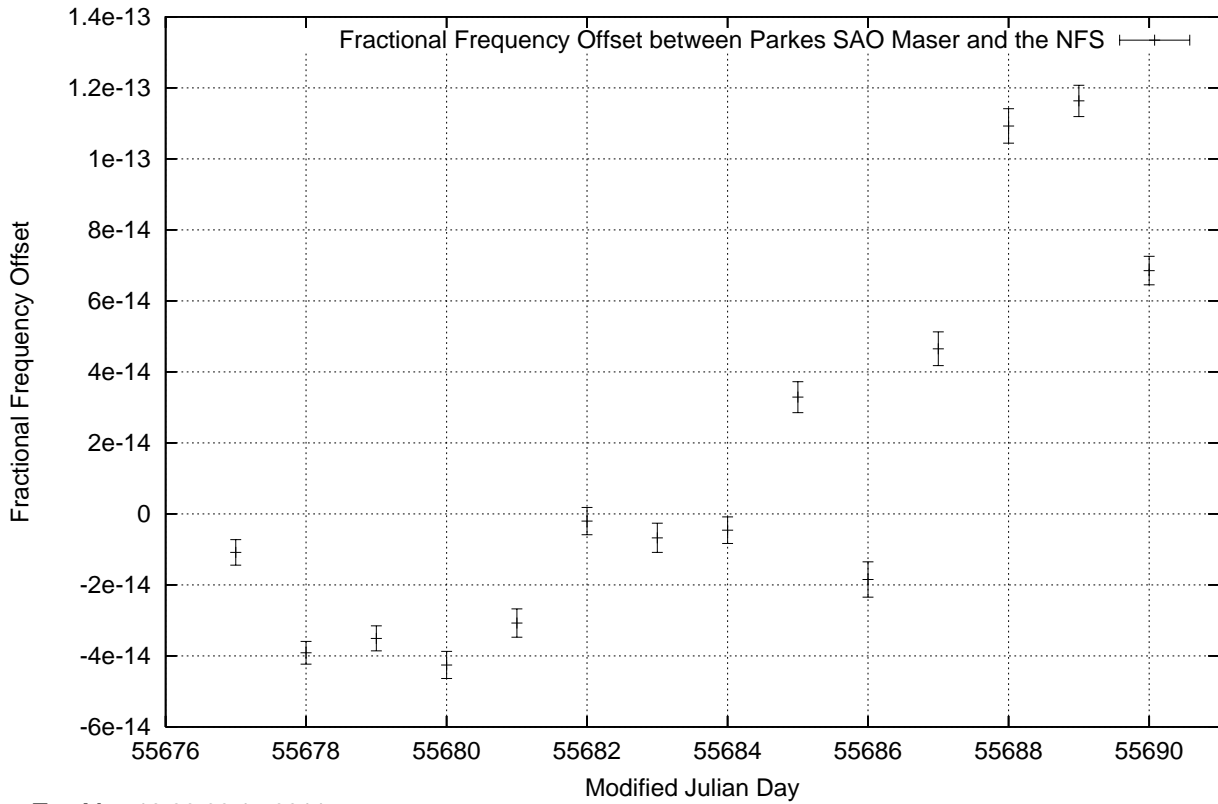

GPS Common-View Time-Transfer between ATNF Parkes and NMI Sydney

Tue May 10 22:26:17 2011

GPS Common-View Frequency Transfer between ATNF Parkes and NMI Sydney

Tue May 10 22:26:17 2011