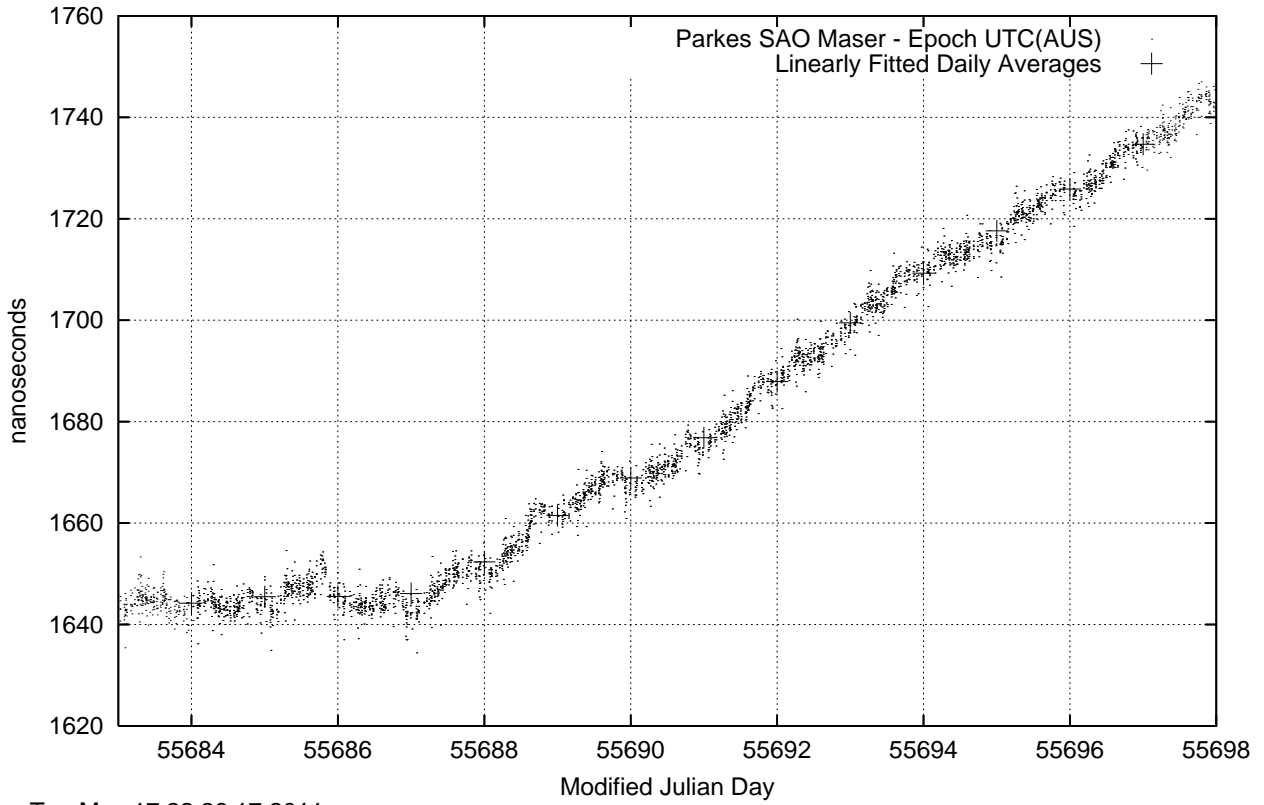

GPS Common-View Time-Transfer between ATNF Parkes and NMI Sydney

Tue May 17 22:26:17 2011

GPS Common-View Frequency Transfer between ATNF Parkes and NMI Sydney

Tue May 17 22:26:17 2011