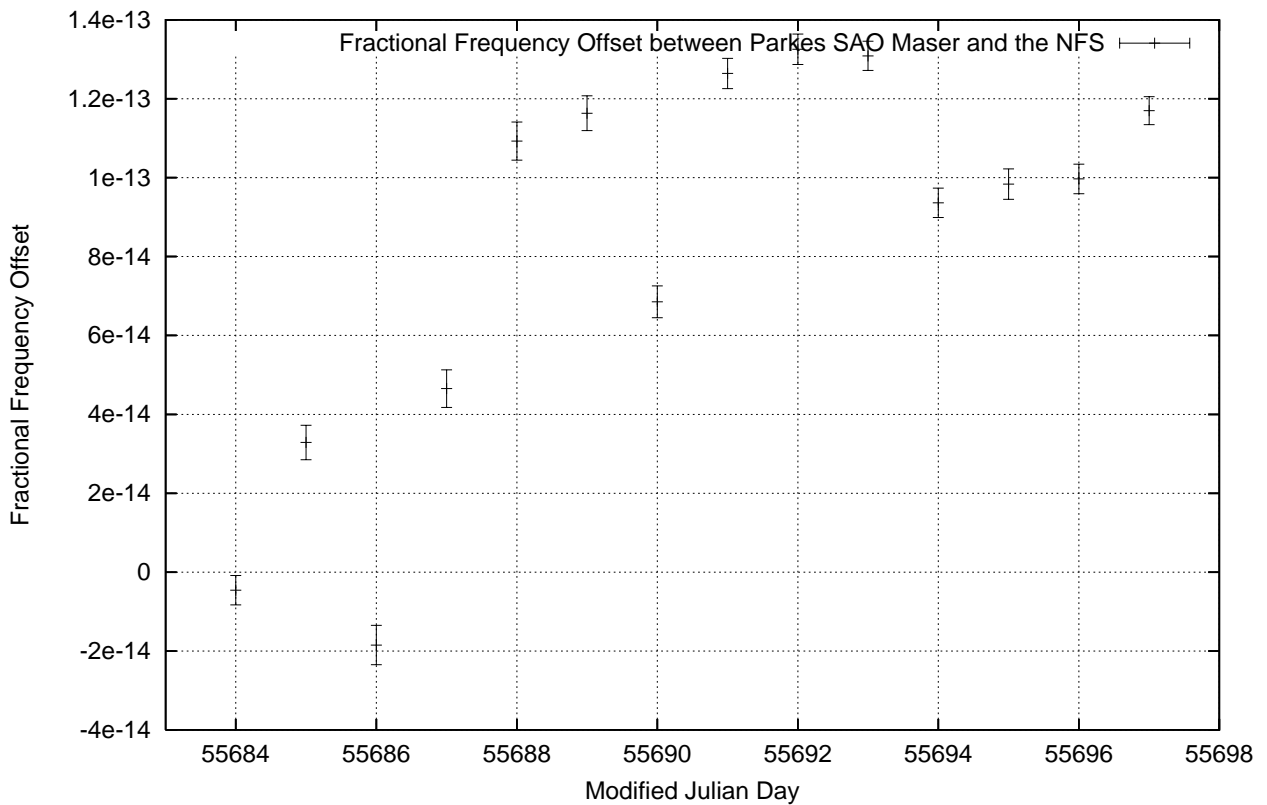

GPS Common-View Time-Transfer between ATNF Parkes and NMI Sydney

Tue May 17 22:26:17 2011

GPS Common-View Frequency Transfer between ATNF Parkes and NMI Sydney

Tue May 17 22:26:17 2011