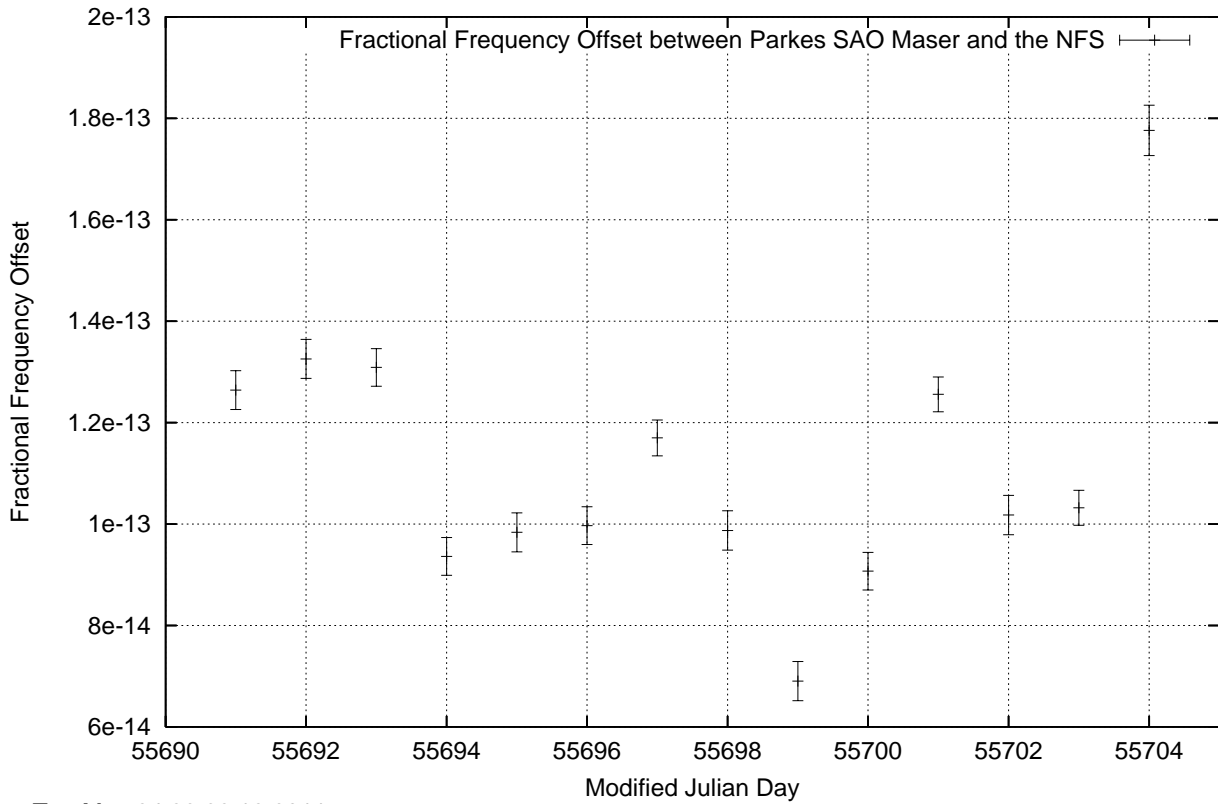

GPS Common-View Time-Transfer between ATNF Parkes and NMI Sydney

Tue May 24 22:26:16 2011

GPS Common-View Frequency Transfer between ATNF Parkes and NMI Sydney

Tue May 24 22:26:16 2011