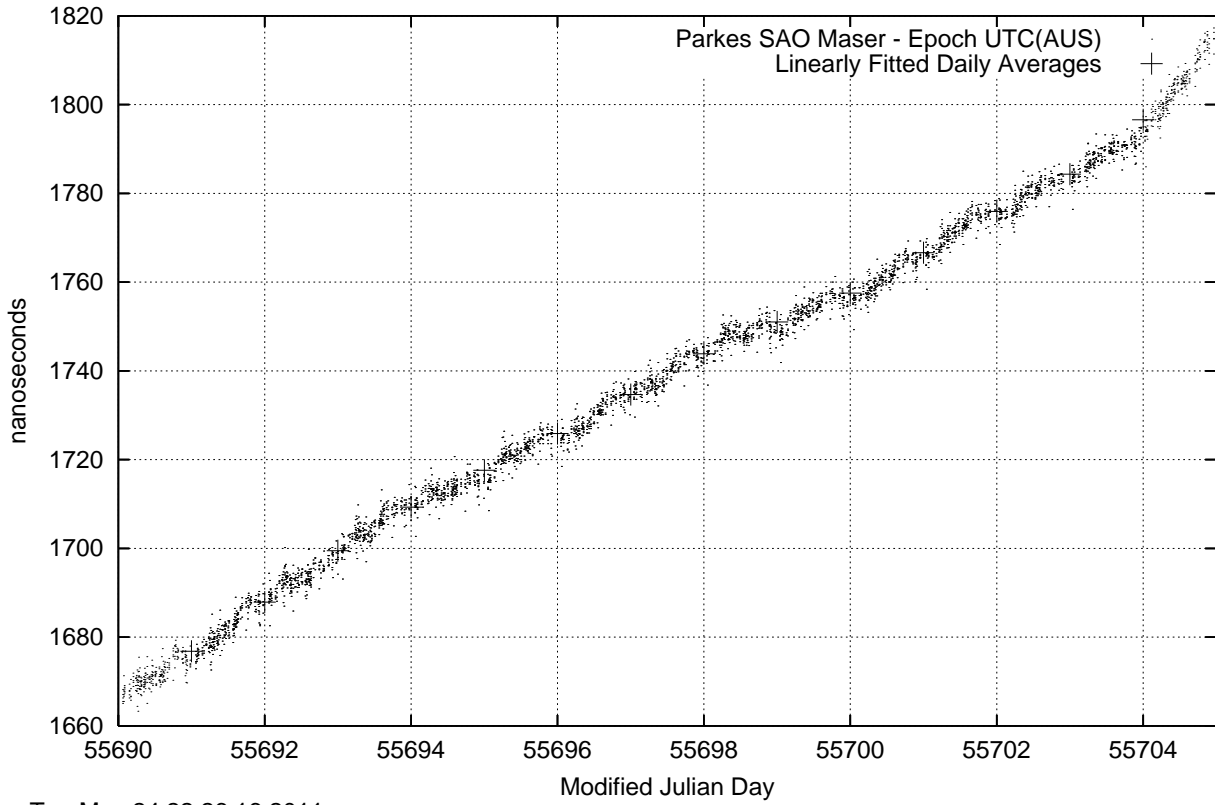

GPS Common-View Time-Transfer between ATNF Parkes and NMI Sydney

Tue May 24 22:26:16 2011

GPS Common-View Frequency Transfer between ATNF Parkes and NMI Sydney

Tue May 24 22:26:16 2011