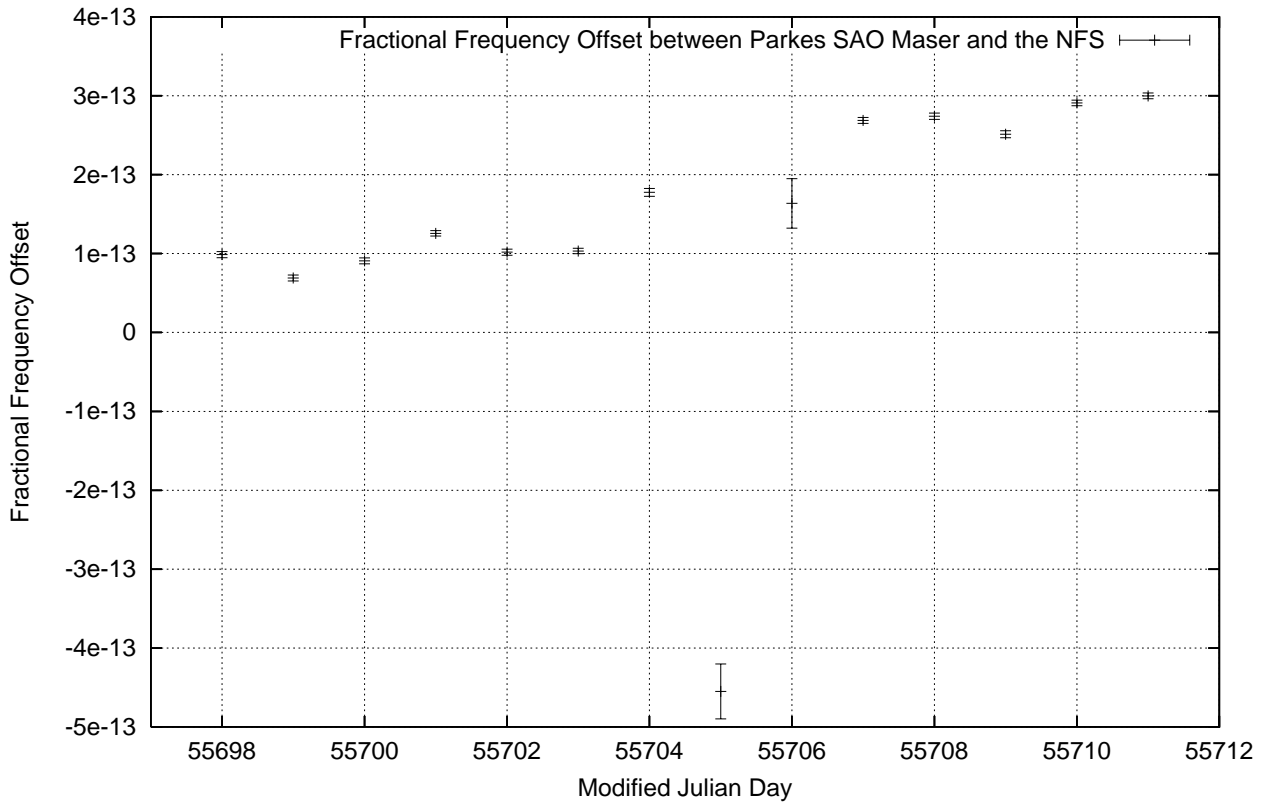

GPS Common-View Time-Transfer between ATNF Parkes and NMI Sydney

Tue May 31 22:26:16 2011

GPS Common-View Frequency Transfer between ATNF Parkes and NMI Sydney

Tue May 31 22:26:16 2011