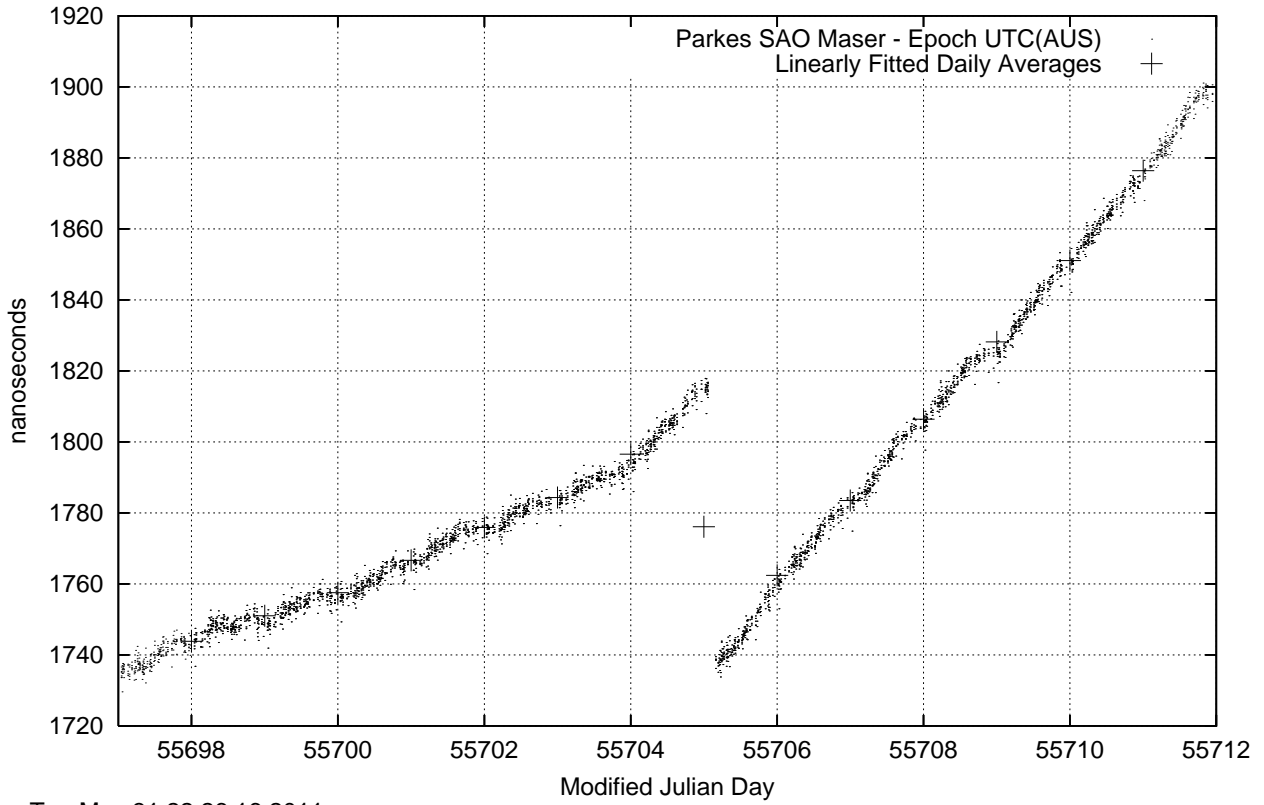

GPS Common-View Time-Transfer between ATNF Parkes and NMI Sydney

Tue May 31 22:26:16 2011

GPS Common-View Frequency Transfer between ATNF Parkes and NMI Sydney

Tue May 31 22:26:16 2011