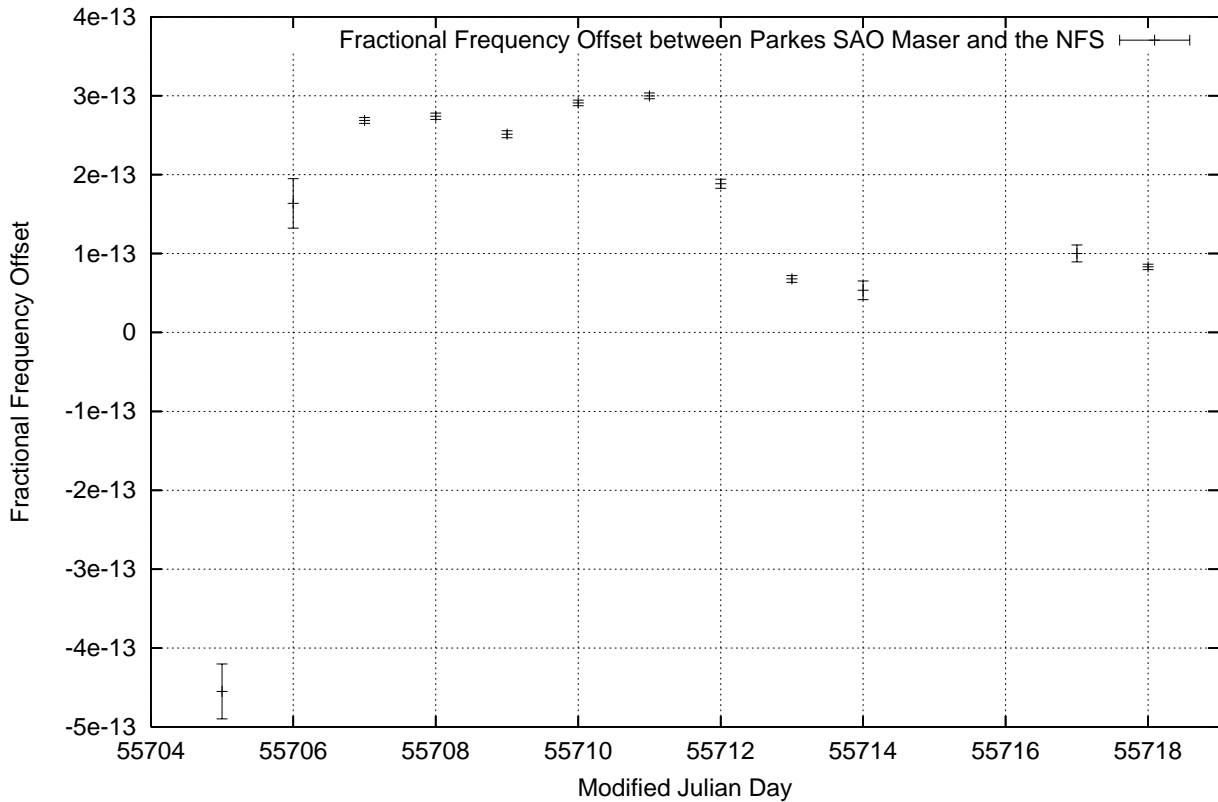

GPS Common-View Time-Transfer between ATNF Parkes and NMI Sydney

Tue Jun 07 22:26:14 2011

GPS Common-View Frequency Transfer between ATNF Parkes and NMI Sydney

Tue Jun 07 22:26:14 2011