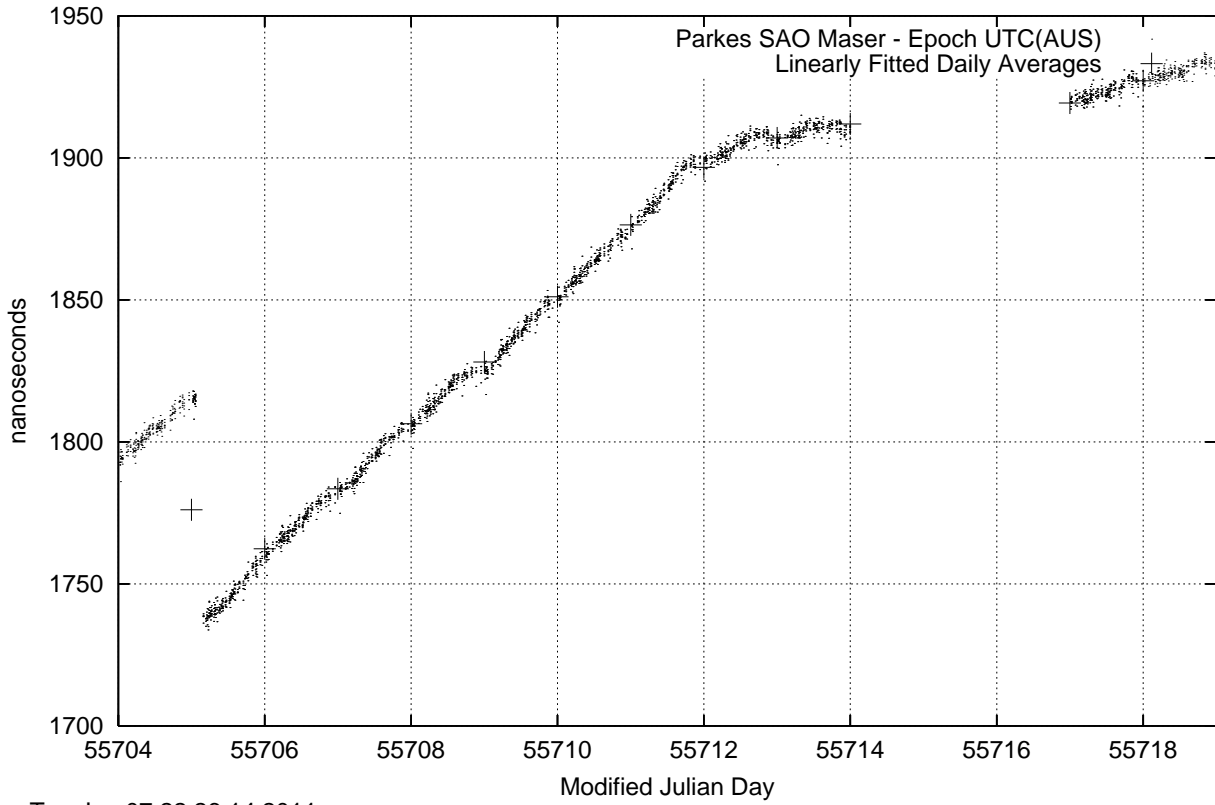

GPS Common-View Time-Transfer between ATNF Parkes and NMI Sydney

Tue Jun 07 22:26:14 2011

GPS Common-View Frequency Transfer between ATNF Parkes and NMI Sydney

Tue Jun 07 22:26:14 2011