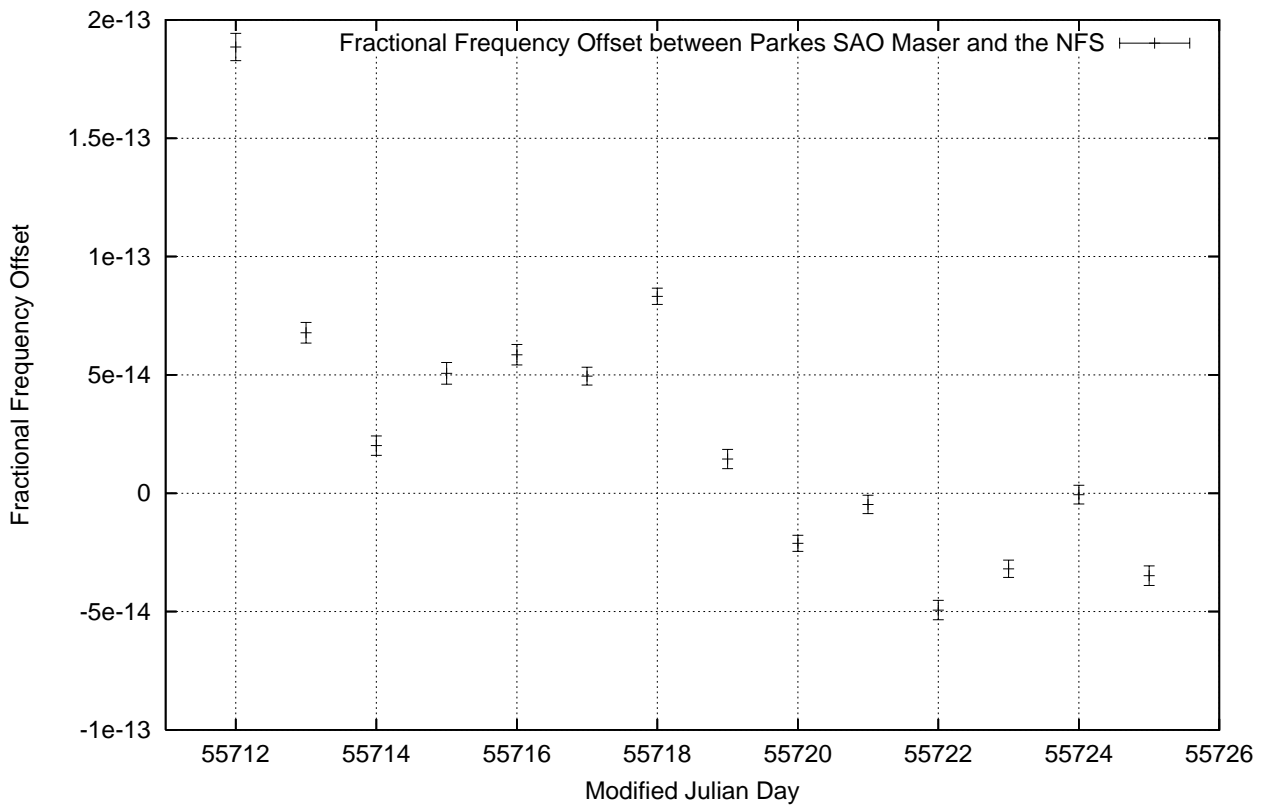

GPS Common-View Time-Transfer between ATNF Parkes and NMI Sydney

Tue Jun 14 22:26:16 2011

GPS Common-View Frequency Transfer between ATNF Parkes and NMI Sydney

Tue Jun 14 22:26:16 2011