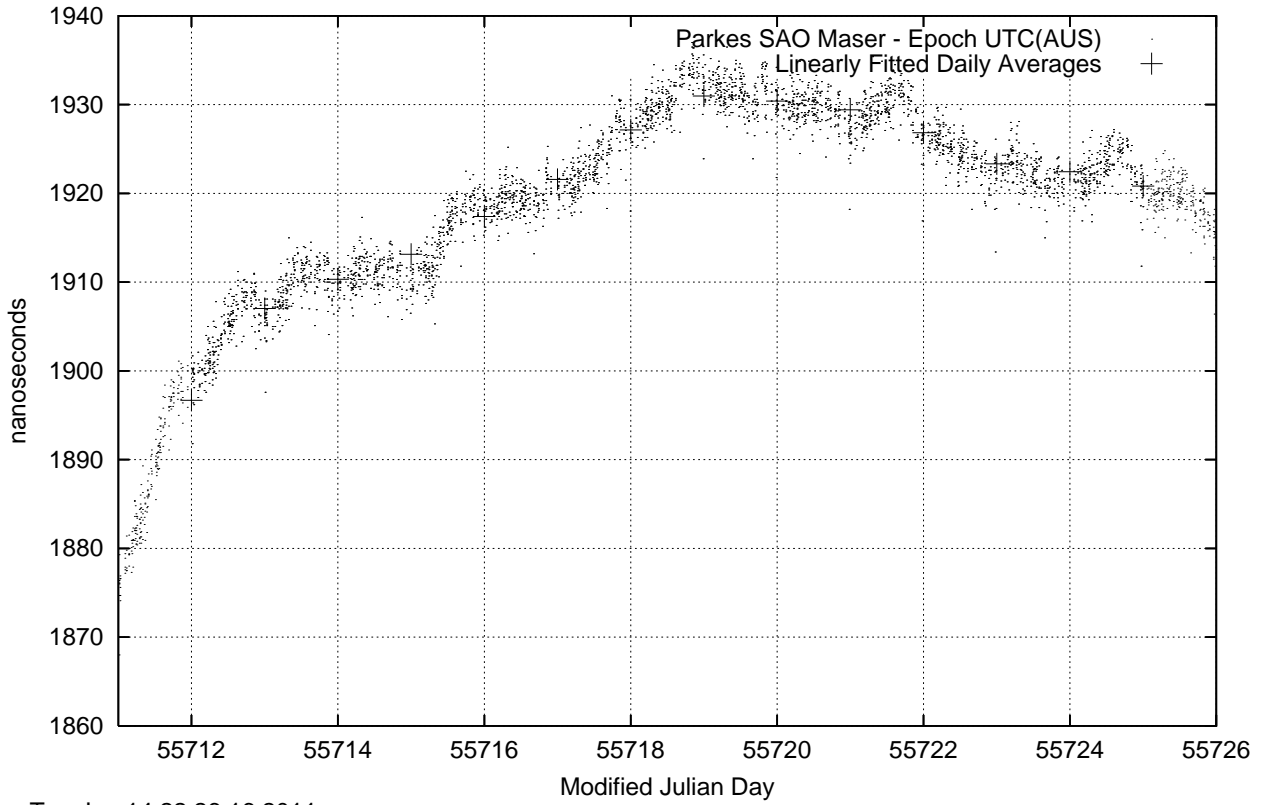

GPS Common-View Time-Transfer between ATNF Parkes and NMI Sydney

Tue Jun 14 22:26:16 2011

GPS Common-View Frequency Transfer between ATNF Parkes and NMI Sydney

Tue Jun 14 22:26:16 2011