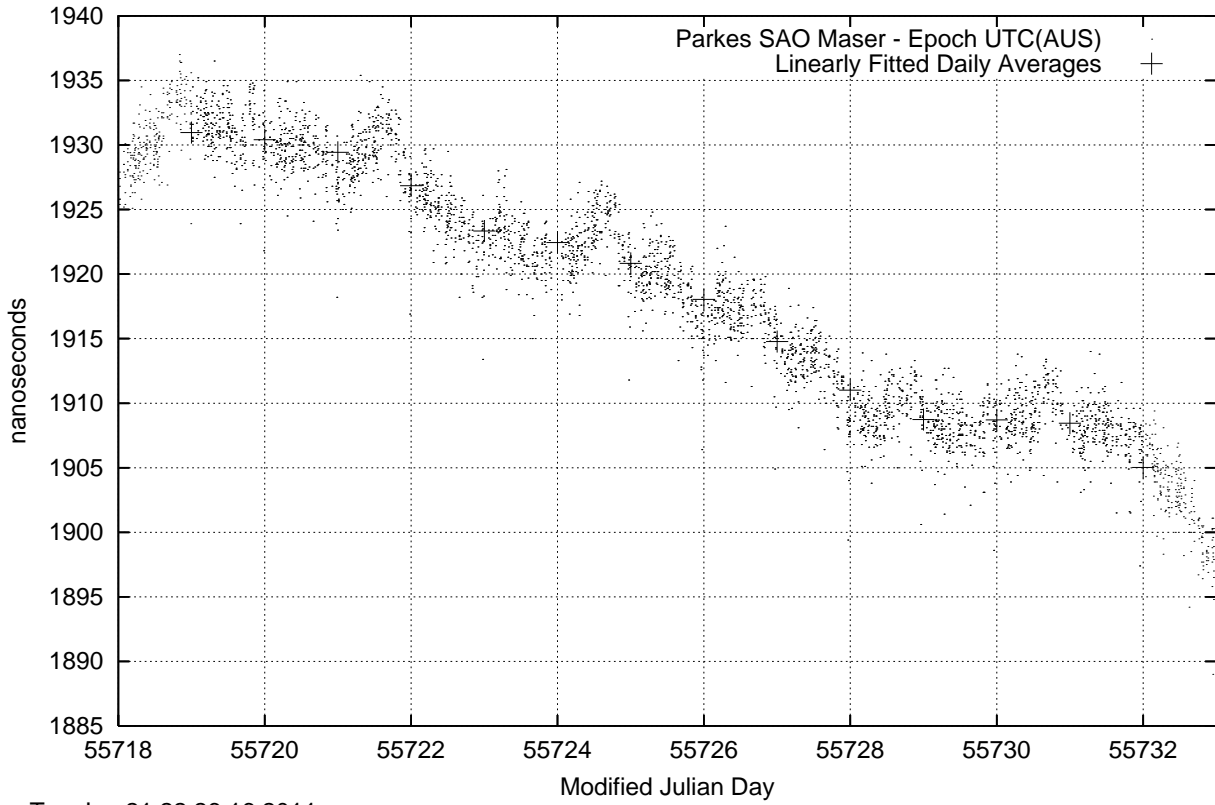

GPS Common-View Time-Transfer between ATNF Parkes and NMI Sydney

Tue Jun 21 22:26:16 2011

GPS Common-View Frequency Transfer between ATNF Parkes and NMI Sydney

Tue Jun 21 22:26:16 2011