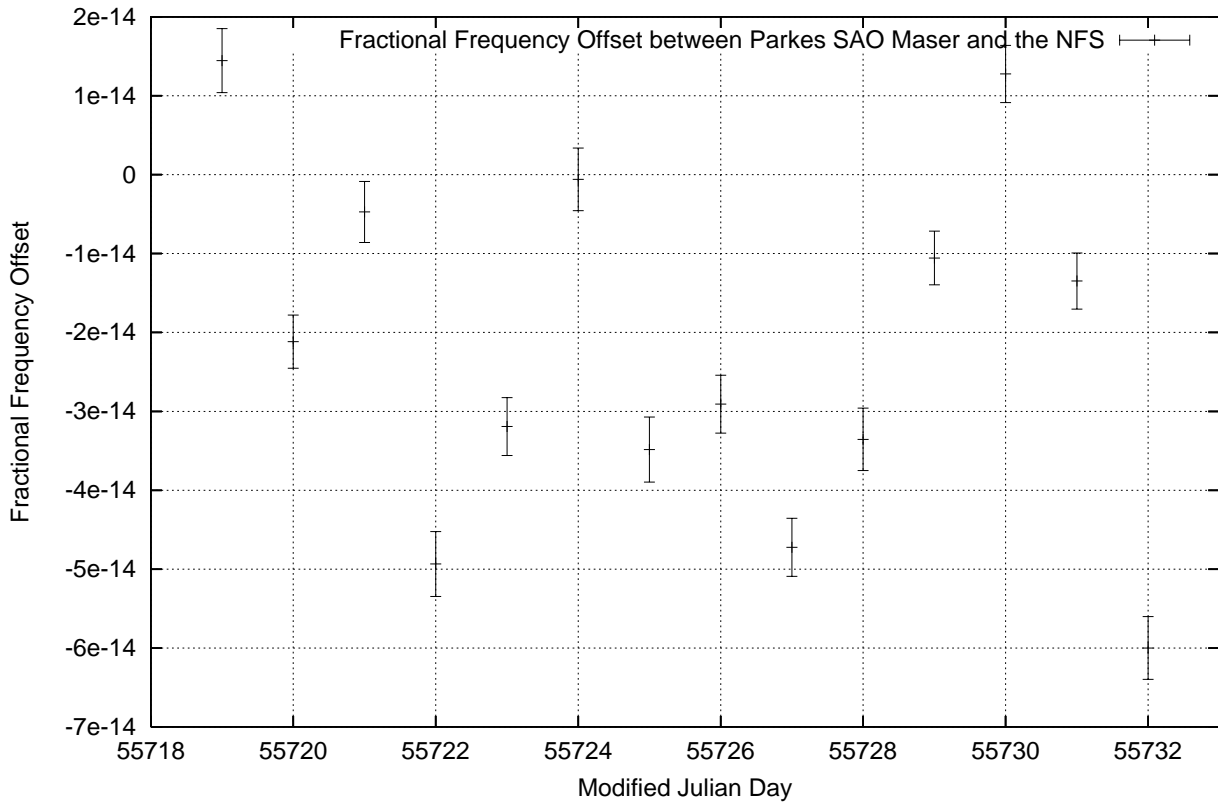

GPS Common-View Time-Transfer between ATNF Parkes and NMI Sydney

Tue Jun 21 22:26:16 2011

GPS Common-View Frequency Transfer between ATNF Parkes and NMI Sydney

Tue Jun 21 22:26:16 2011