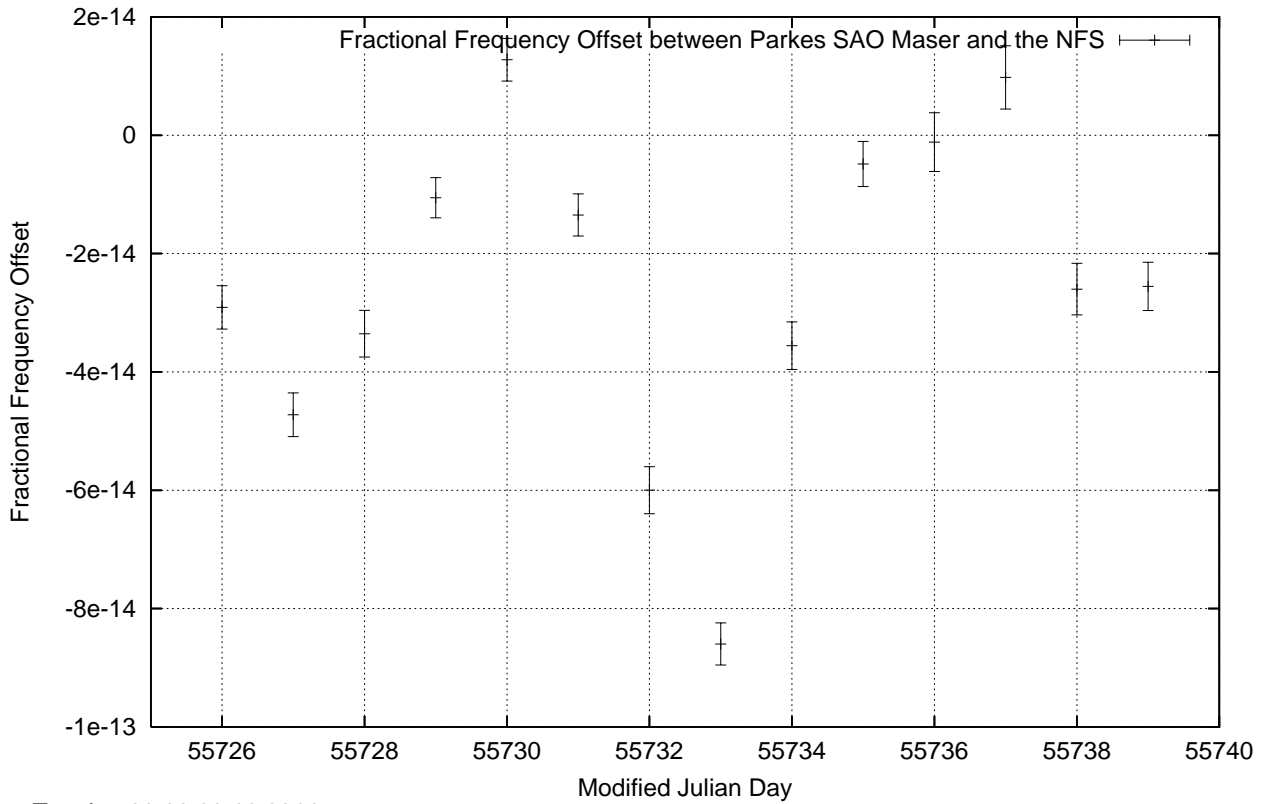

GPS Common-View Time-Transfer between ATNF Parkes and NMI Sydney

Tue Jun 28 22:26:16 2011

GPS Common-View Frequency Transfer between ATNF Parkes and NMI Sydney

Tue Jun 28 22:26:16 2011