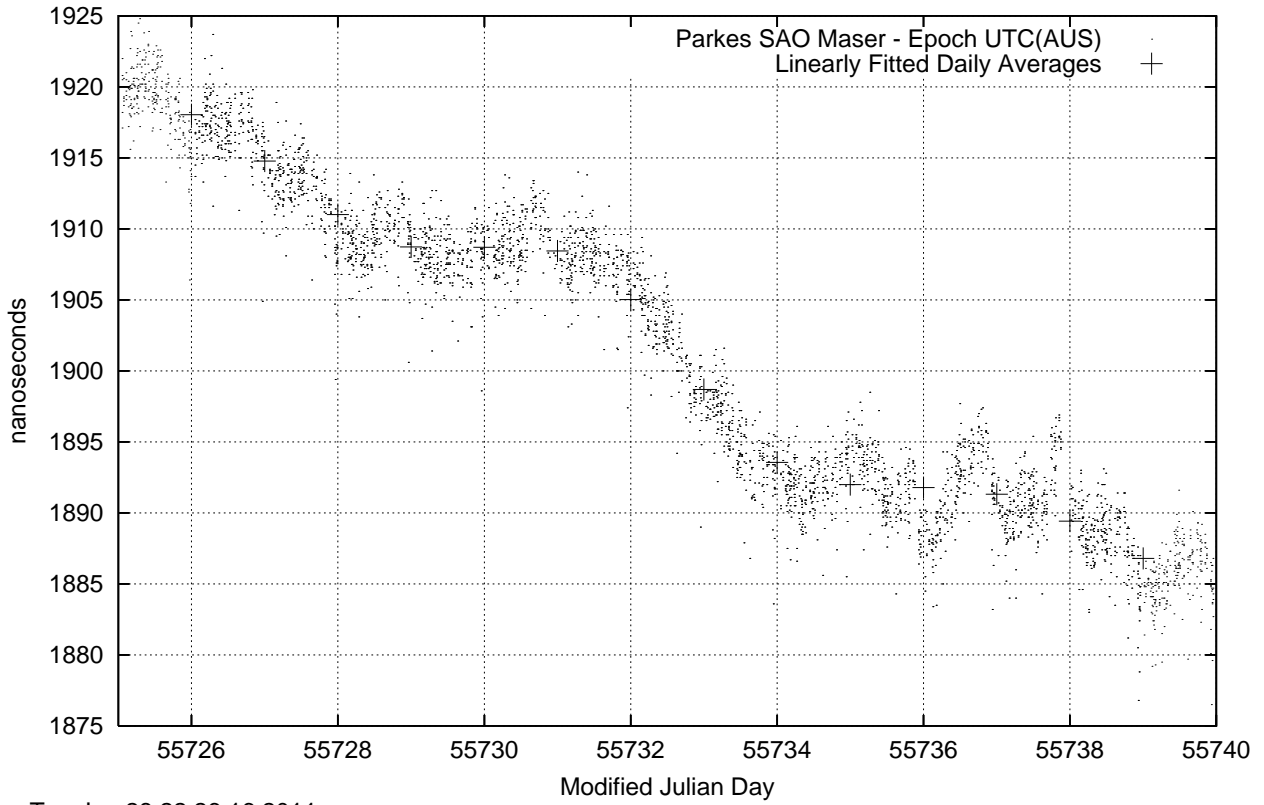

GPS Common-View Time-Transfer between ATNF Parkes and NMI Sydney

Tue Jun 28 22:26:16 2011

GPS Common-View Frequency Transfer between ATNF Parkes and NMI Sydney

Tue Jun 28 22:26:16 2011