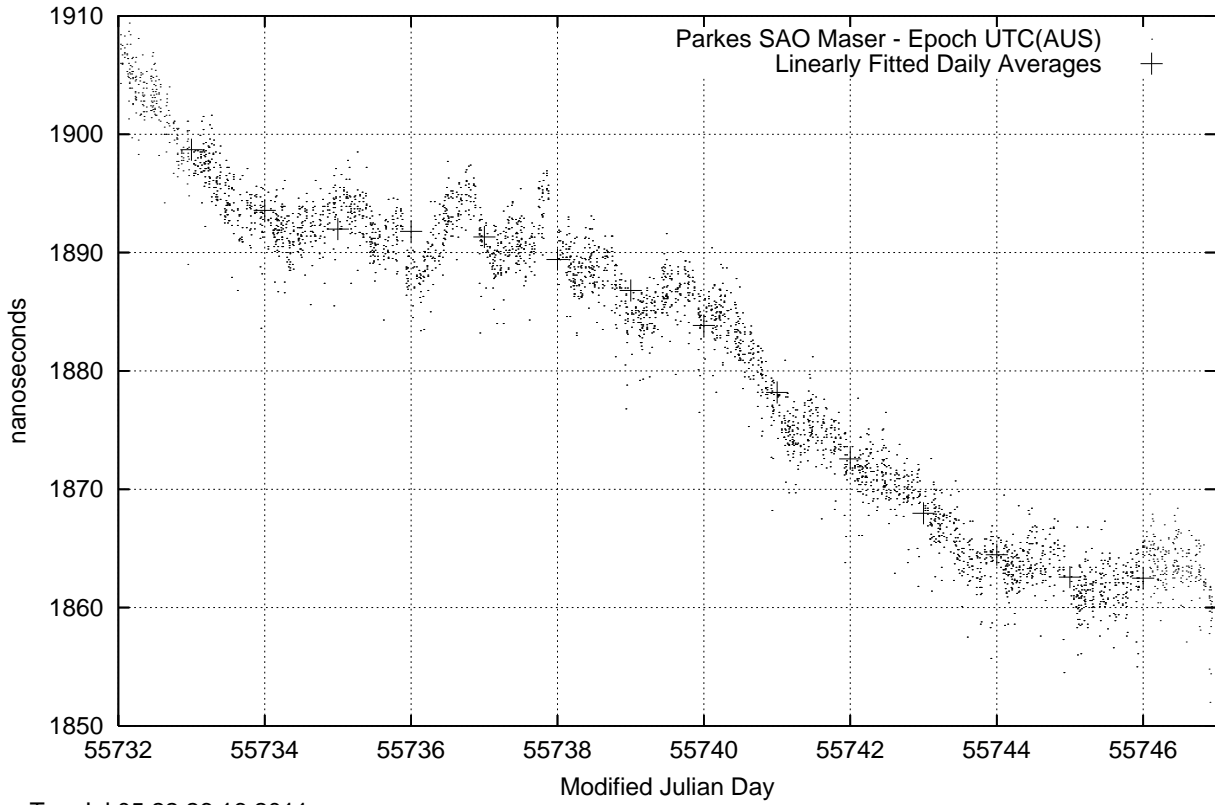

GPS Common-View Time-Transfer between ATNF Parkes and NMI Sydney

Tue Jul 05 22:26:16 2011

GPS Common-View Frequency Transfer between ATNF Parkes and NMI Sydney

Tue Jul 05 22:26:16 2011