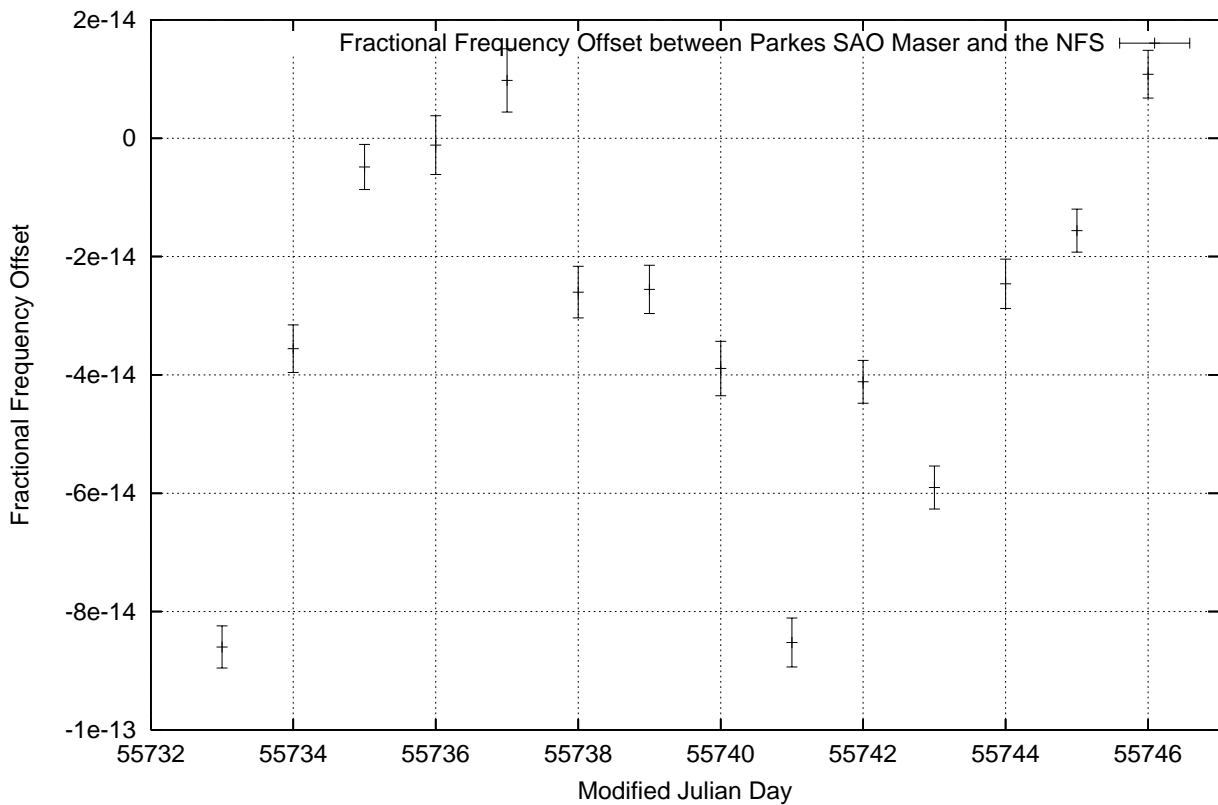

GPS Common-View Time-Transfer between ATNF Parkes and NMI Sydney

Tue Jul 05 22:26:16 2011

GPS Common-View Frequency Transfer between ATNF Parkes and NMI Sydney

Tue Jul 05 22:26:16 2011