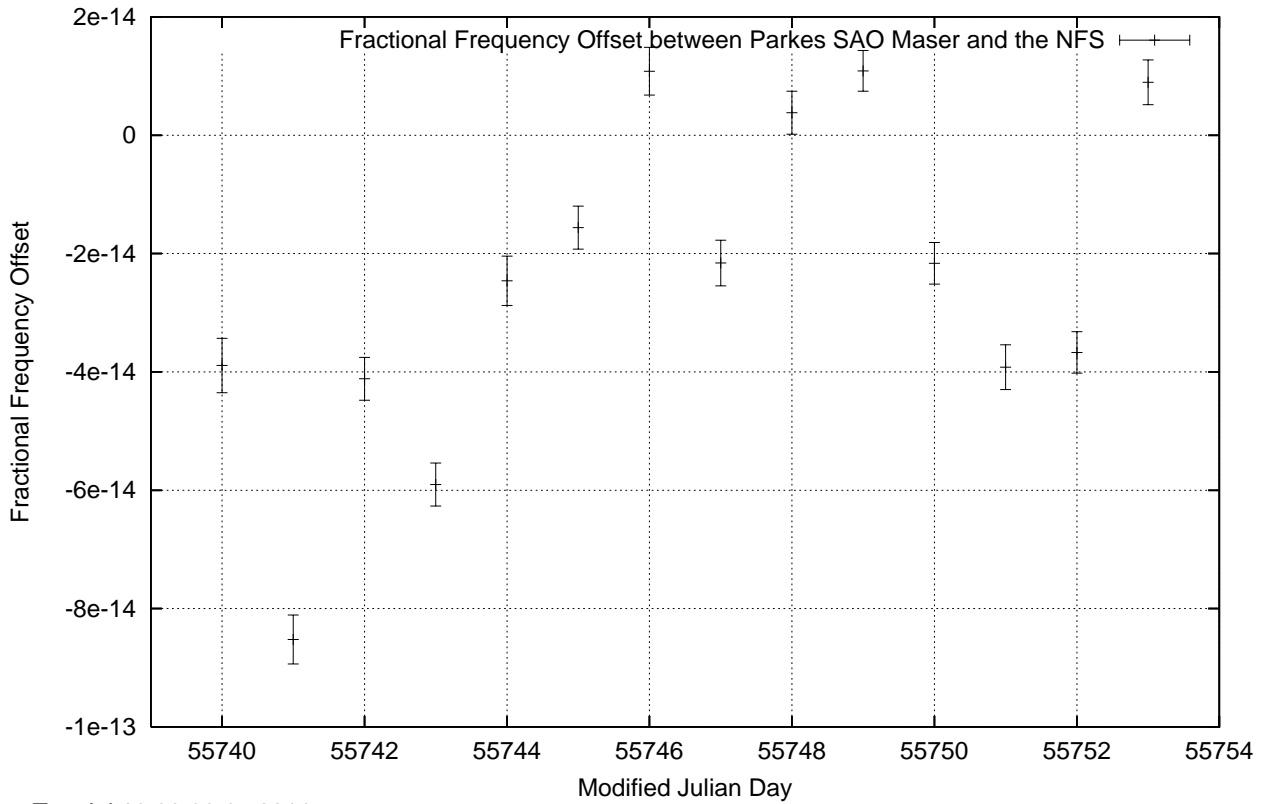

GPS Common-View Time-Transfer between ATNF Parkes and NMI Sydney

Tue Jul 12 22:26:17 2011

GPS Common-View Frequency Transfer between ATNF Parkes and NMI Sydney

Tue Jul 12 22:26:17 2011