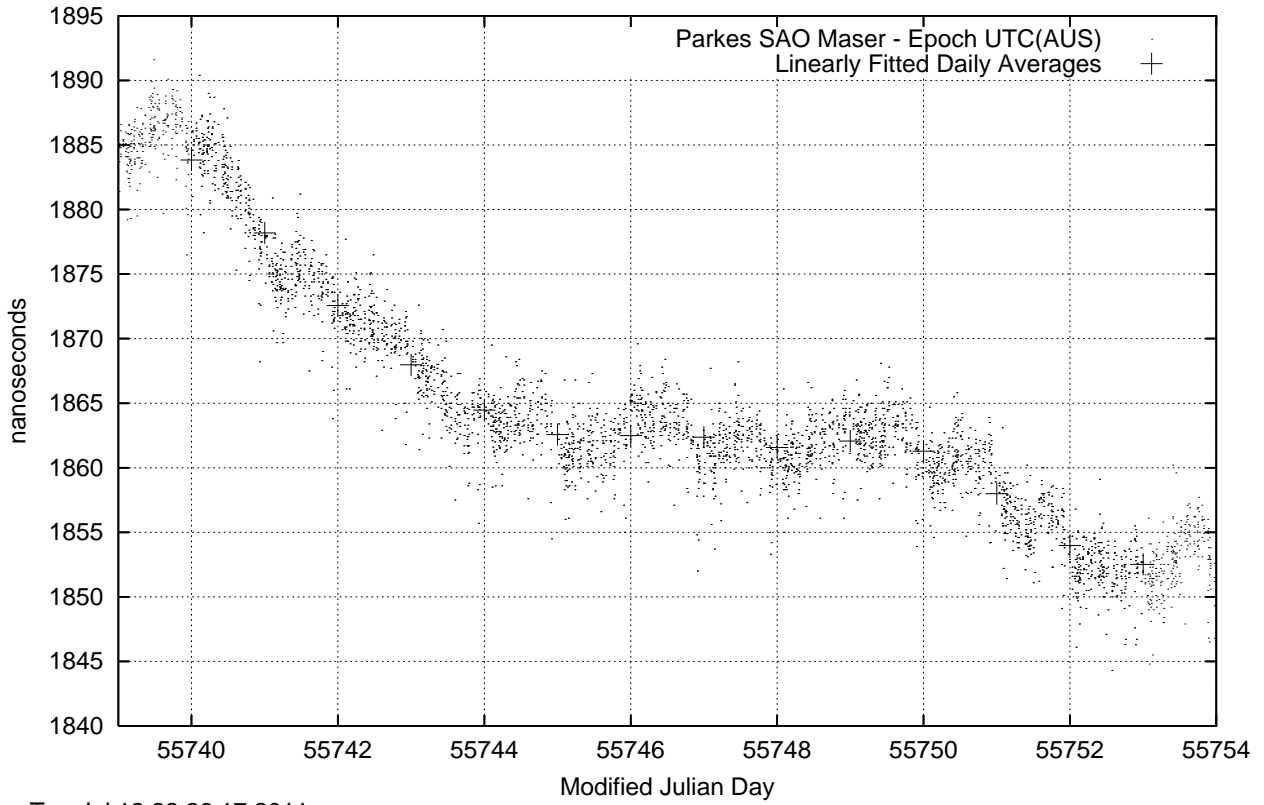

GPS Common-View Time-Transfer between ATNF Parkes and NMI Sydney

Tue Jul 12 22:26:17 2011

GPS Common-View Frequency Transfer between ATNF Parkes and NMI Sydney

Tue Jul 12 22:26:17 2011