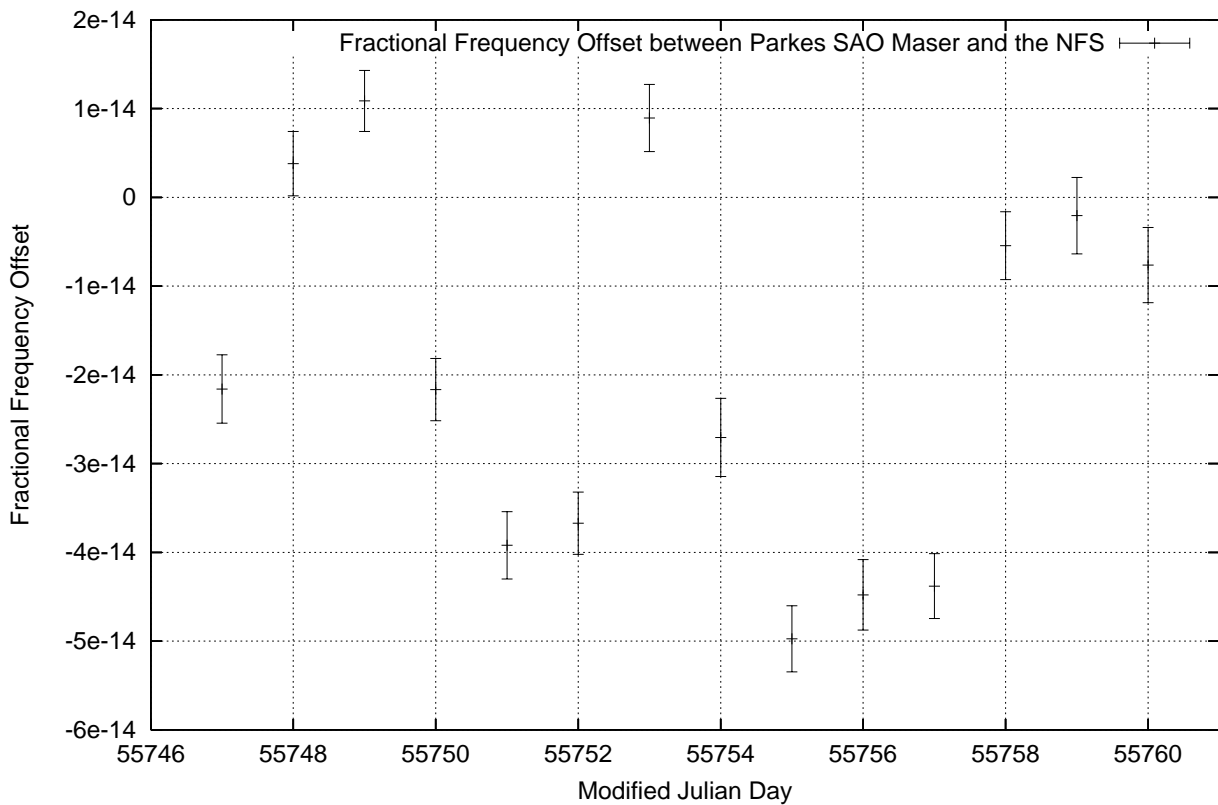

GPS Common-View Time-Transfer between ATNF Parkes and NMI Sydney

Tue Jul 19 22:26:17 2011

GPS Common-View Frequency Transfer between ATNF Parkes and NMI Sydney

Tue Jul 19 22:26:17 2011