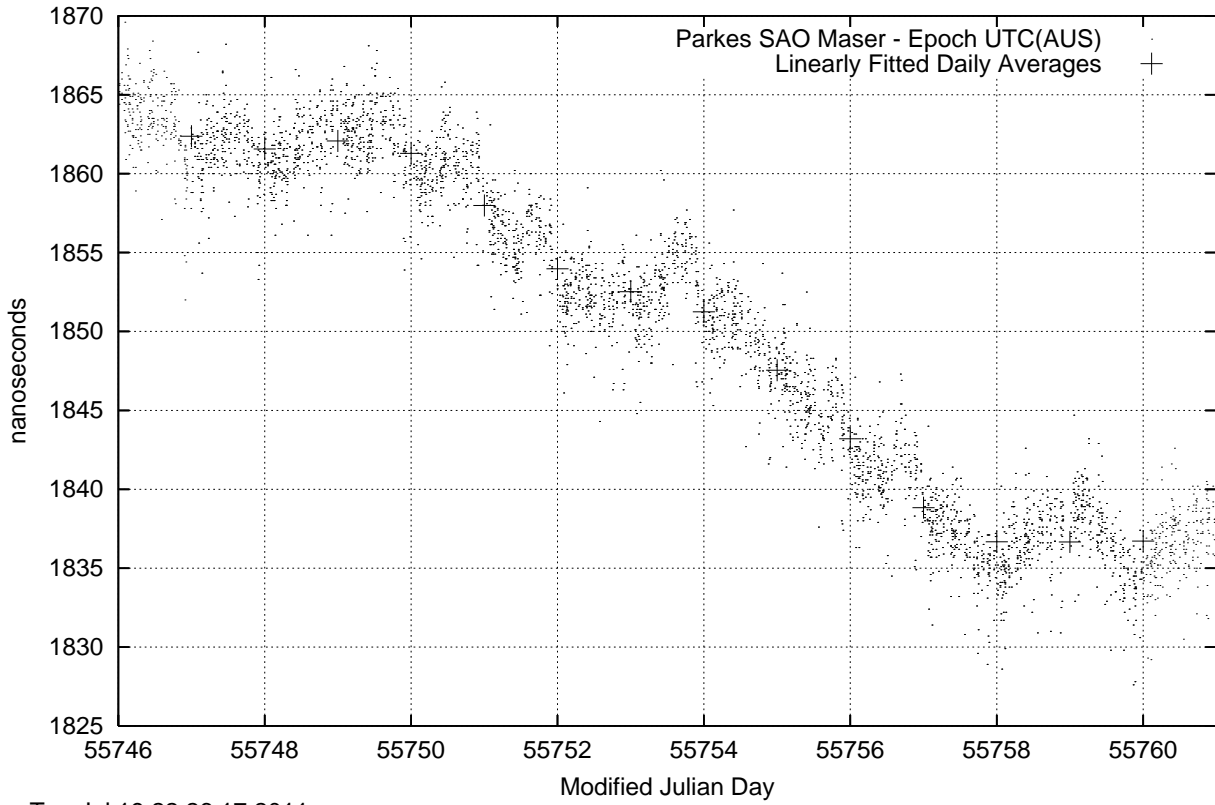

GPS Common-View Time-Transfer between ATNF Parkes and NMI Sydney

Tue Jul 19 22:26:17 2011

GPS Common-View Frequency Transfer between ATNF Parkes and NMI Sydney

Tue Jul 19 22:26:17 2011