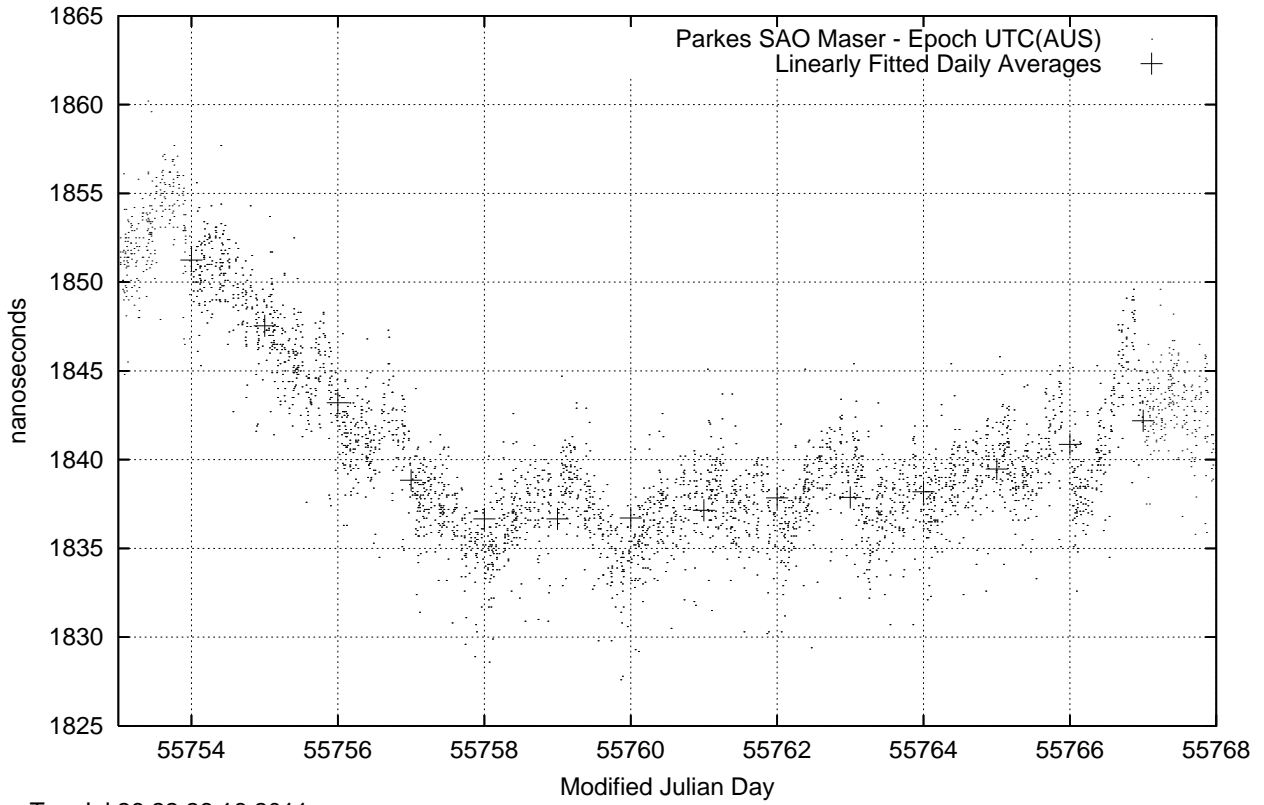

GPS Common-View Time-Transfer between ATNF Parkes and NMI Sydney

Tue Jul 26 22:26:16 2011

GPS Common-View Frequency Transfer between ATNF Parkes and NMI Sydney

Tue Jul 26 22:26:16 2011