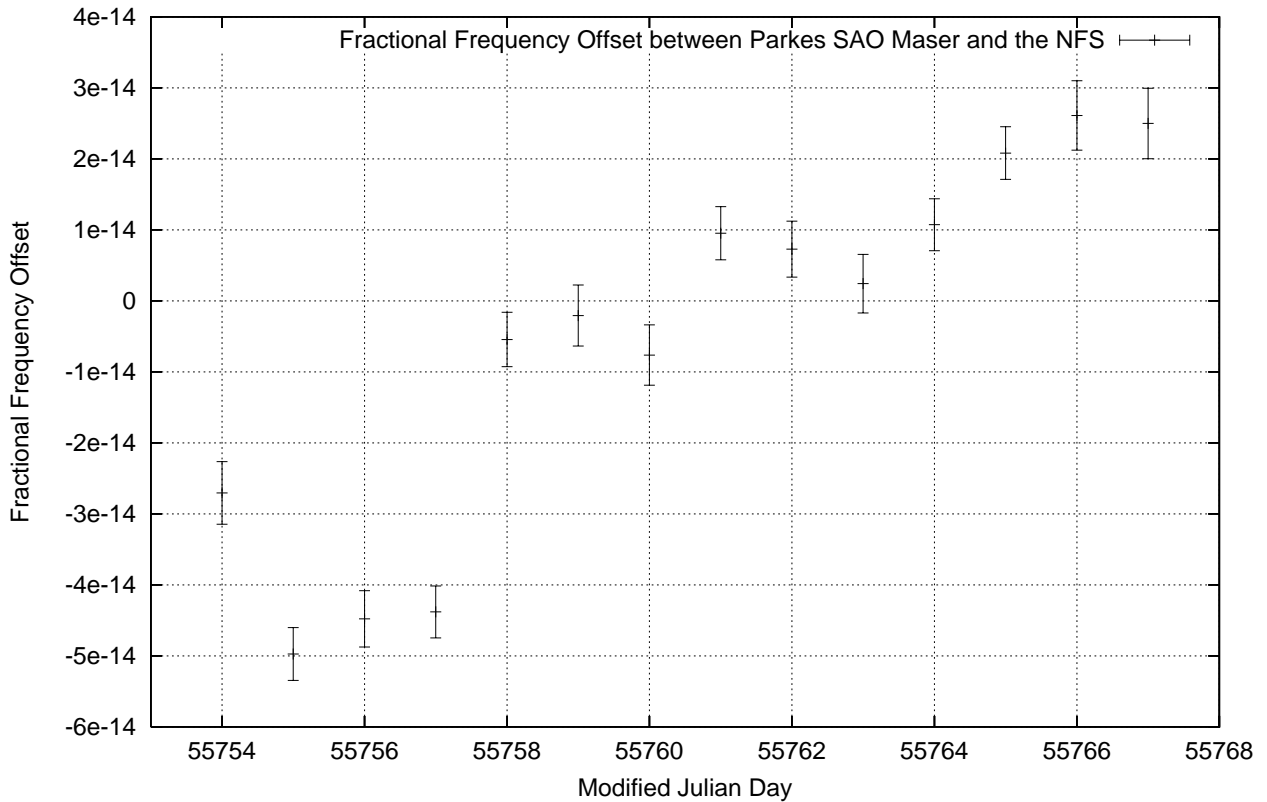

GPS Common-View Time-Transfer between ATNF Parkes and NMI Sydney

Tue Jul 26 22:26:16 2011

GPS Common-View Frequency Transfer between ATNF Parkes and NMI Sydney

Tue Jul 26 22:26:16 2011