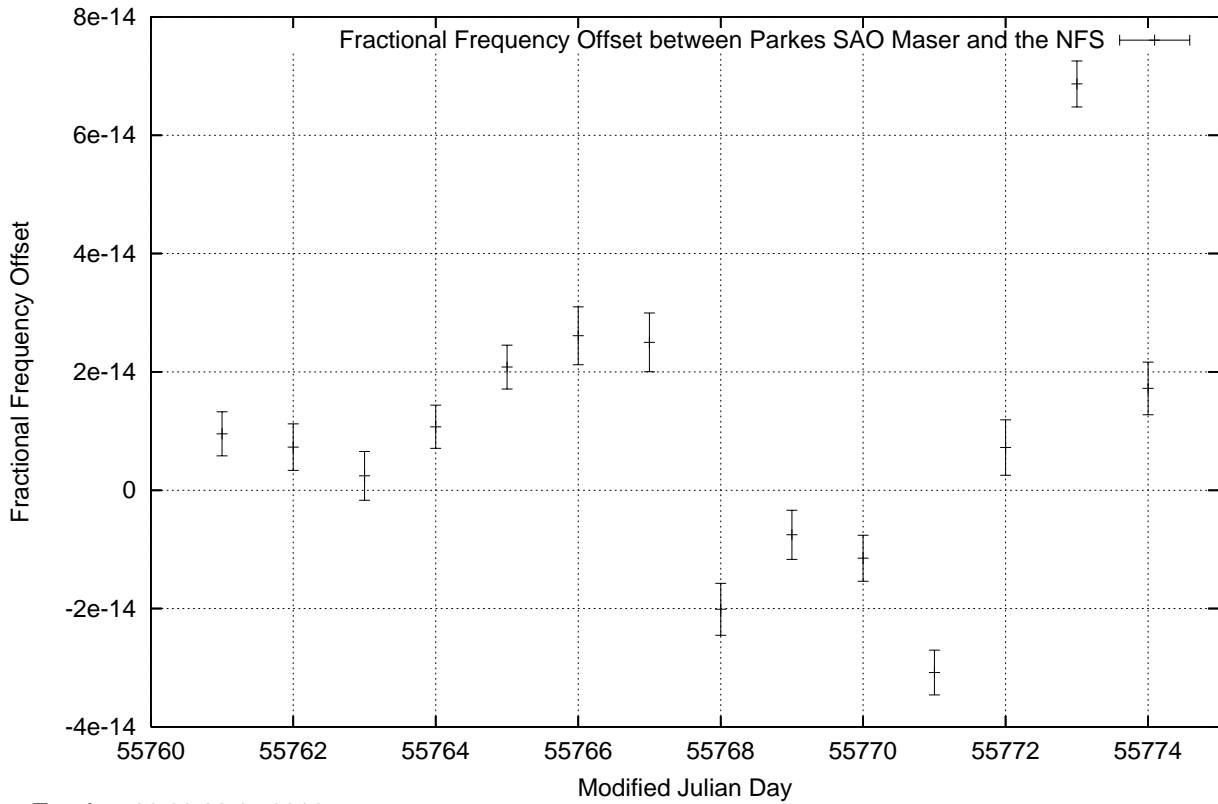

GPS Common-View Time-Transfer between ATNF Parkes and NMI Sydney

Tue Aug 02 22:26:15 2011

GPS Common-View Frequency Transfer between ATNF Parkes and NMI Sydney

Tue Aug 02 22:26:15 2011