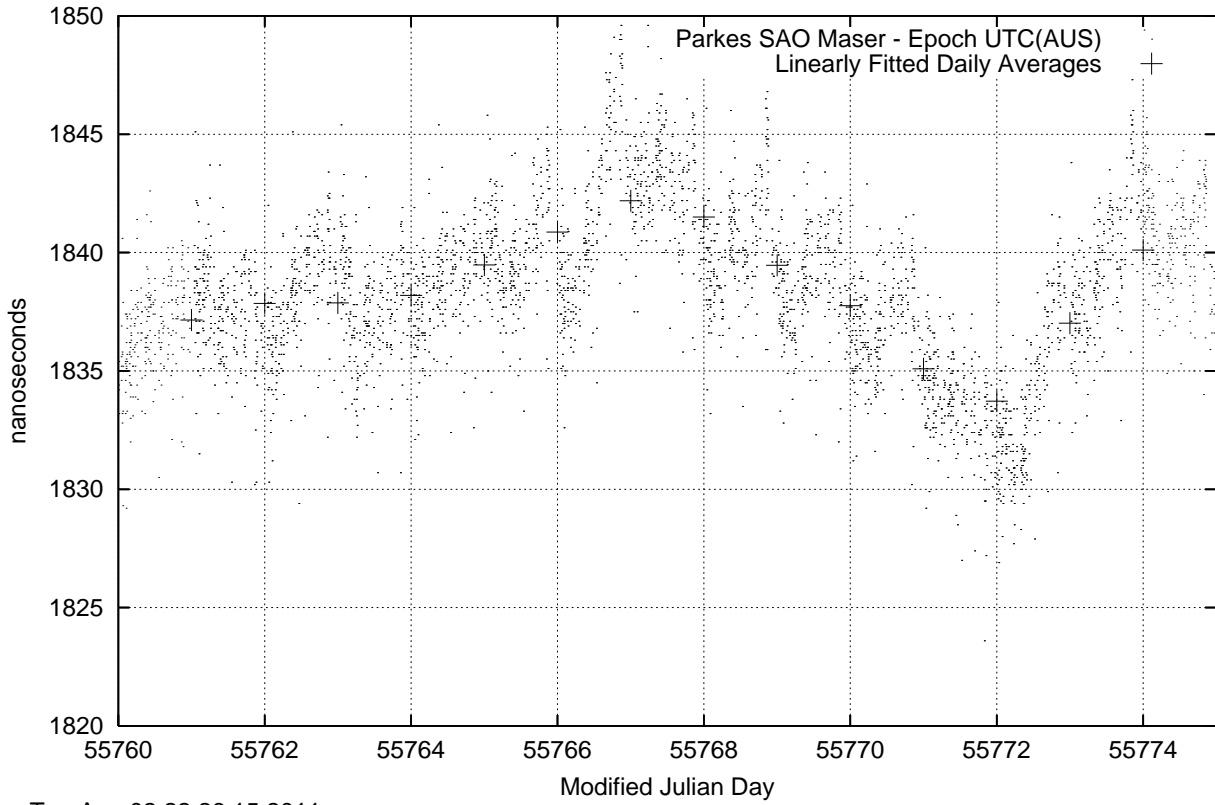

GPS Common-View Time-Transfer between ATNF Parkes and NMI Sydney

Tue Aug 02 22:26:15 2011

GPS Common-View Frequency Transfer between ATNF Parkes and NMI Sydney

Tue Aug 02 22:26:15 2011