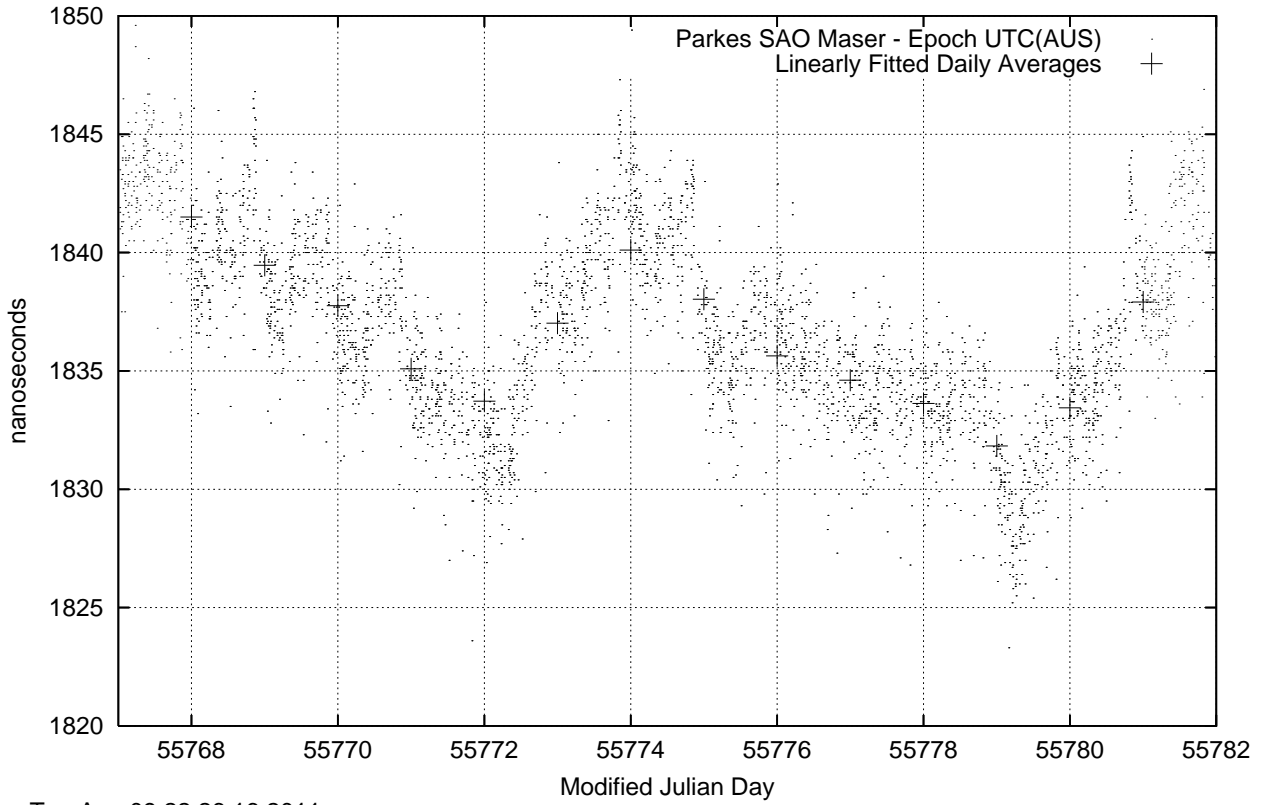

GPS Common-View Time-Transfer between ATNF Parkes and NMI Sydney

Tue Aug 09 22:26:16 2011

GPS Common-View Frequency Transfer between ATNF Parkes and NMI Sydney

Tue Aug 09 22:26:16 2011