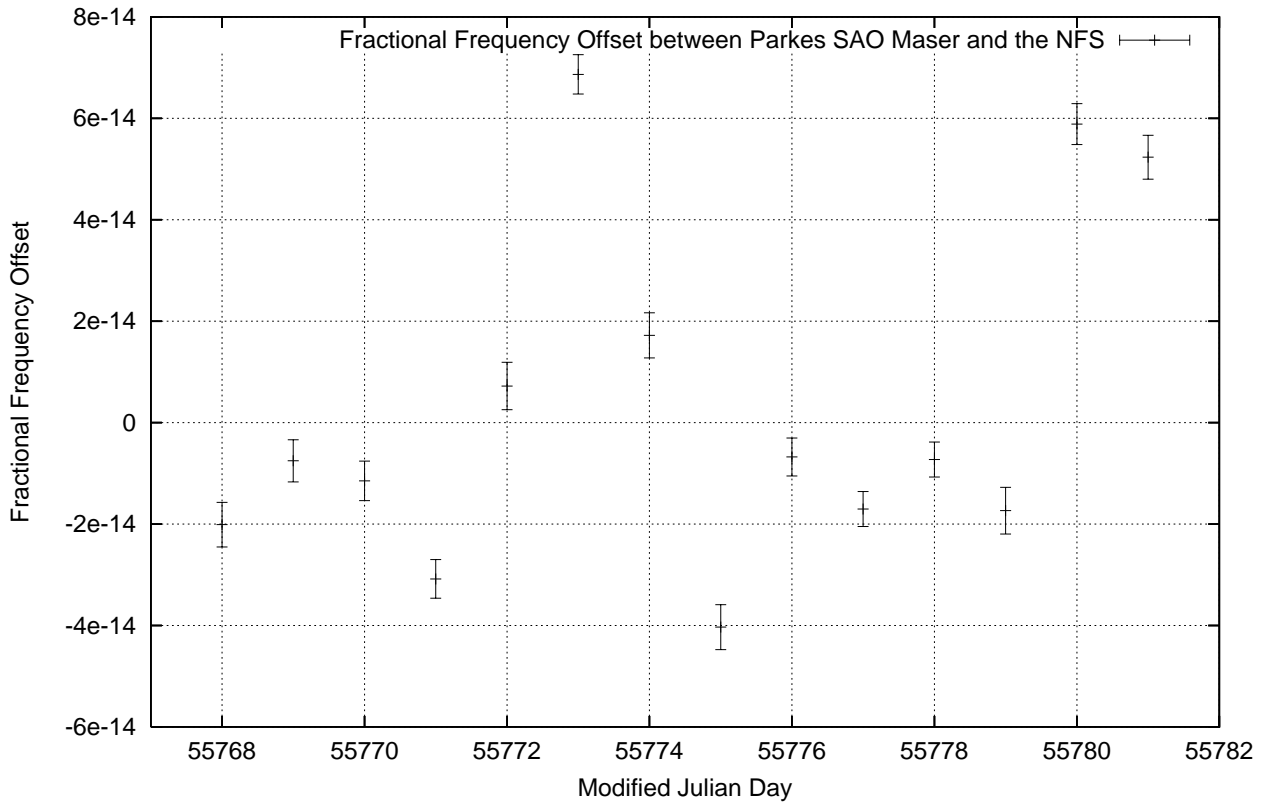

GPS Common-View Time-Transfer between ATNF Parkes and NMI Sydney

Tue Aug 09 22:26:16 2011

GPS Common-View Frequency Transfer between ATNF Parkes and NMI Sydney

Tue Aug 09 22:26:16 2011