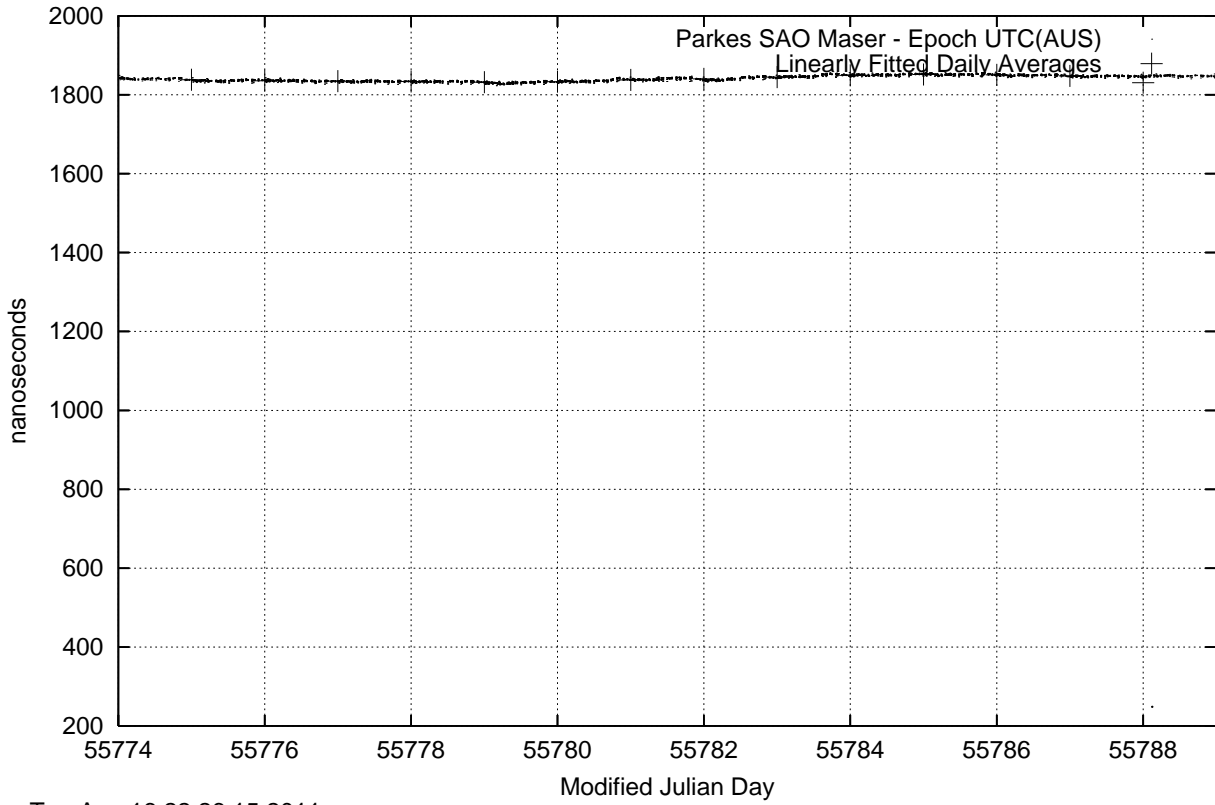

GPS Common-View Time-Transfer between ATNF Parkes and NMI Sydney

Tue Aug 16 22:26:15 2011

GPS Common-View Frequency Transfer between ATNF Parkes and NMI Sydney

Tue Aug 16 22:26:15 2011