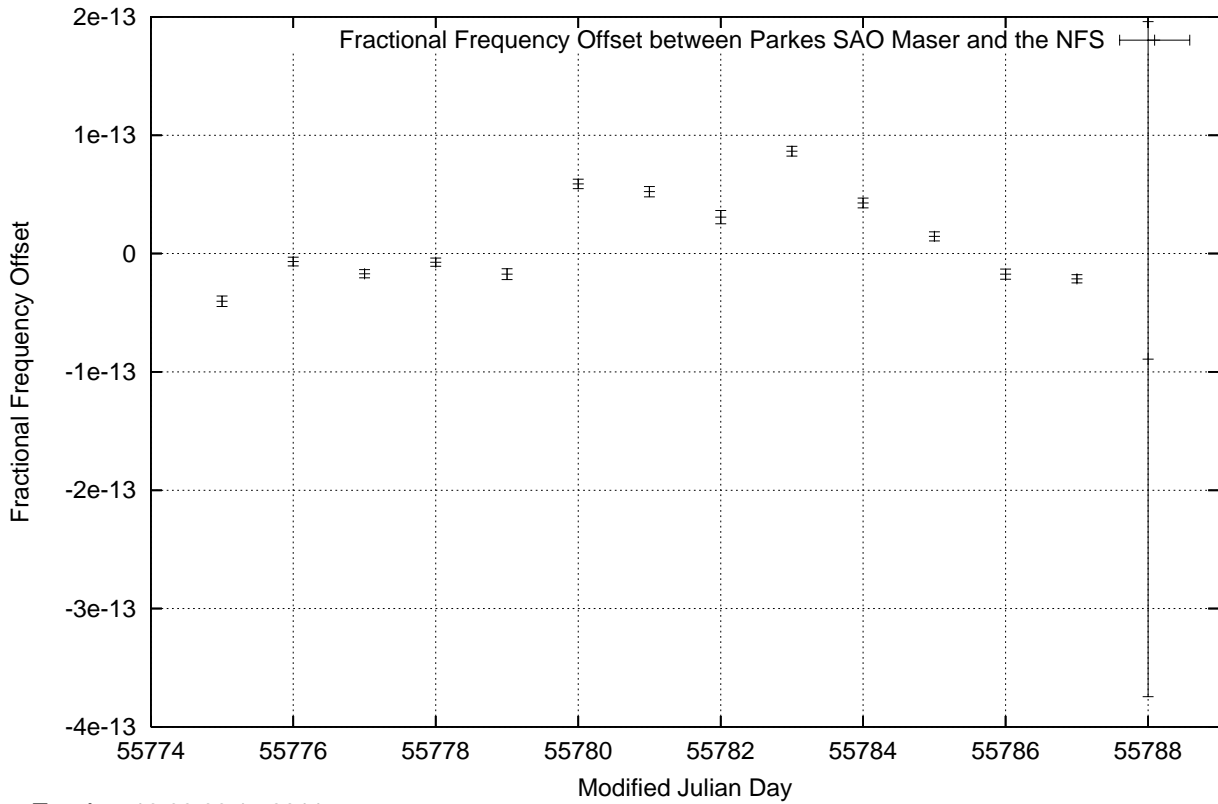

GPS Common-View Time-Transfer between ATNF Parkes and NMI Sydney

Tue Aug 16 22:26:15 2011

GPS Common-View Frequency Transfer between ATNF Parkes and NMI Sydney

Tue Aug 16 22:26:15 2011