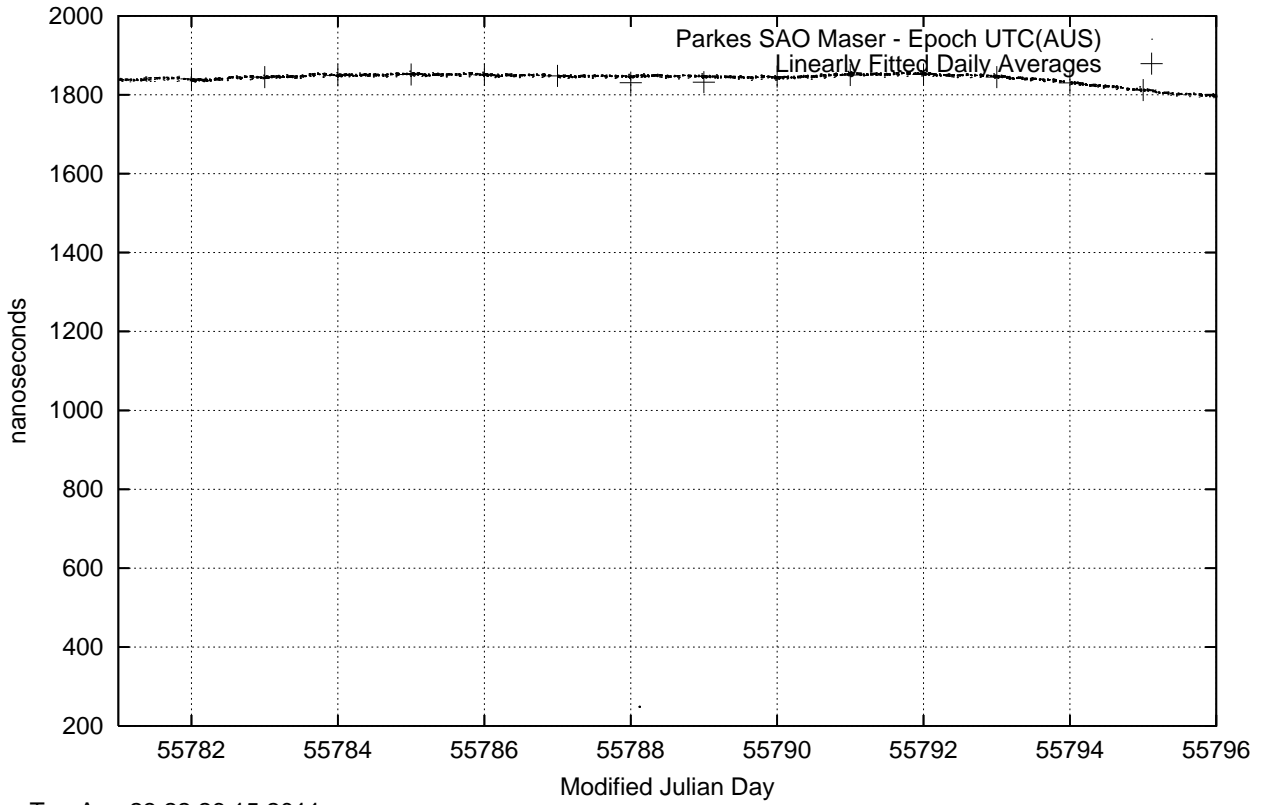

GPS Common-View Time-Transfer between ATNF Parkes and NMI Sydney

Tue Aug 23 22:26:15 2011

GPS Common-View Frequency Transfer between ATNF Parkes and NMI Sydney

Tue Aug 23 22:26:15 2011