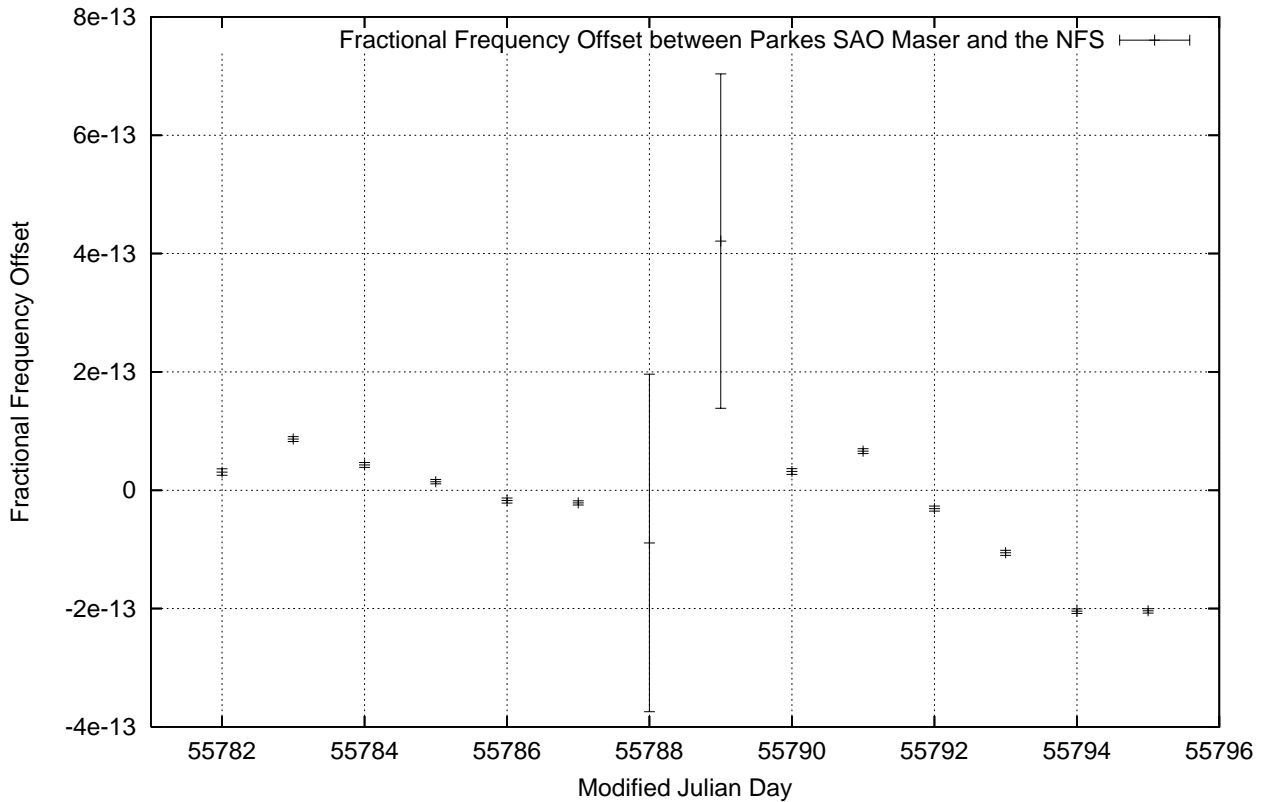

GPS Common-View Time-Transfer between ATNF Parkes and NMI Sydney

Tue Aug 23 22:26:15 2011

GPS Common-View Frequency Transfer between ATNF Parkes and NMI Sydney

Tue Aug 23 22:26:15 2011