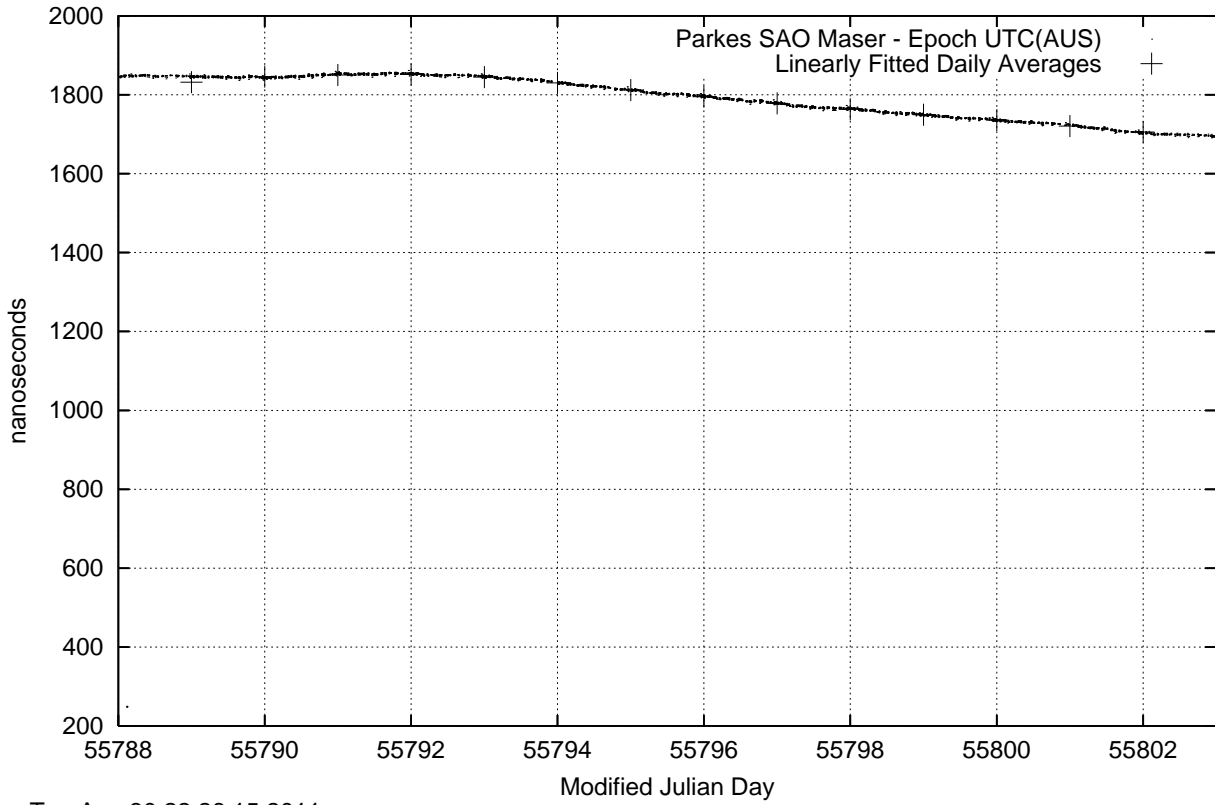

GPS Common-View Time-Transfer between ATNF Parkes and NMI Sydney

Tue Aug 30 22:26:15 2011

GPS Common-View Frequency Transfer between ATNF Parkes and NMI Sydney

Tue Aug 30 22:26:15 2011