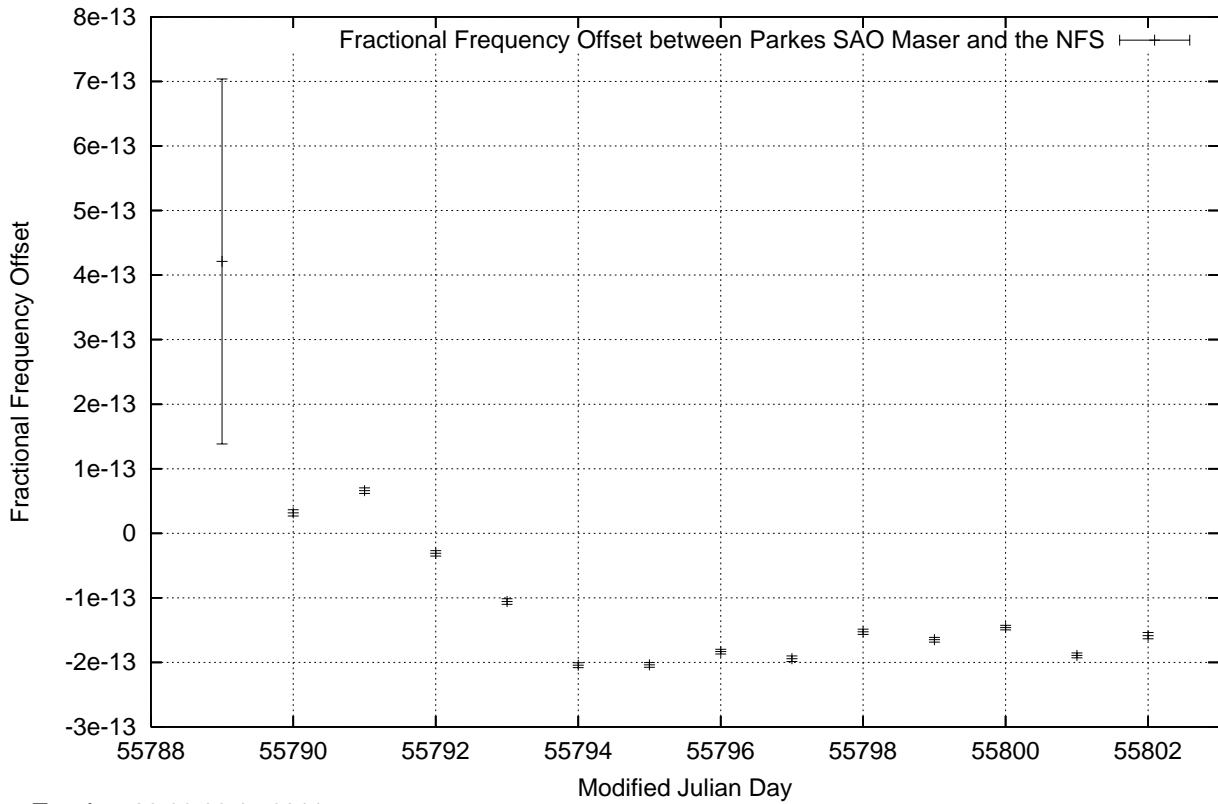

GPS Common-View Time-Transfer between ATNF Parkes and NMI Sydney

Tue Aug 30 22:26:15 2011

GPS Common-View Frequency Transfer between ATNF Parkes and NMI Sydney

Tue Aug 30 22:26:15 2011