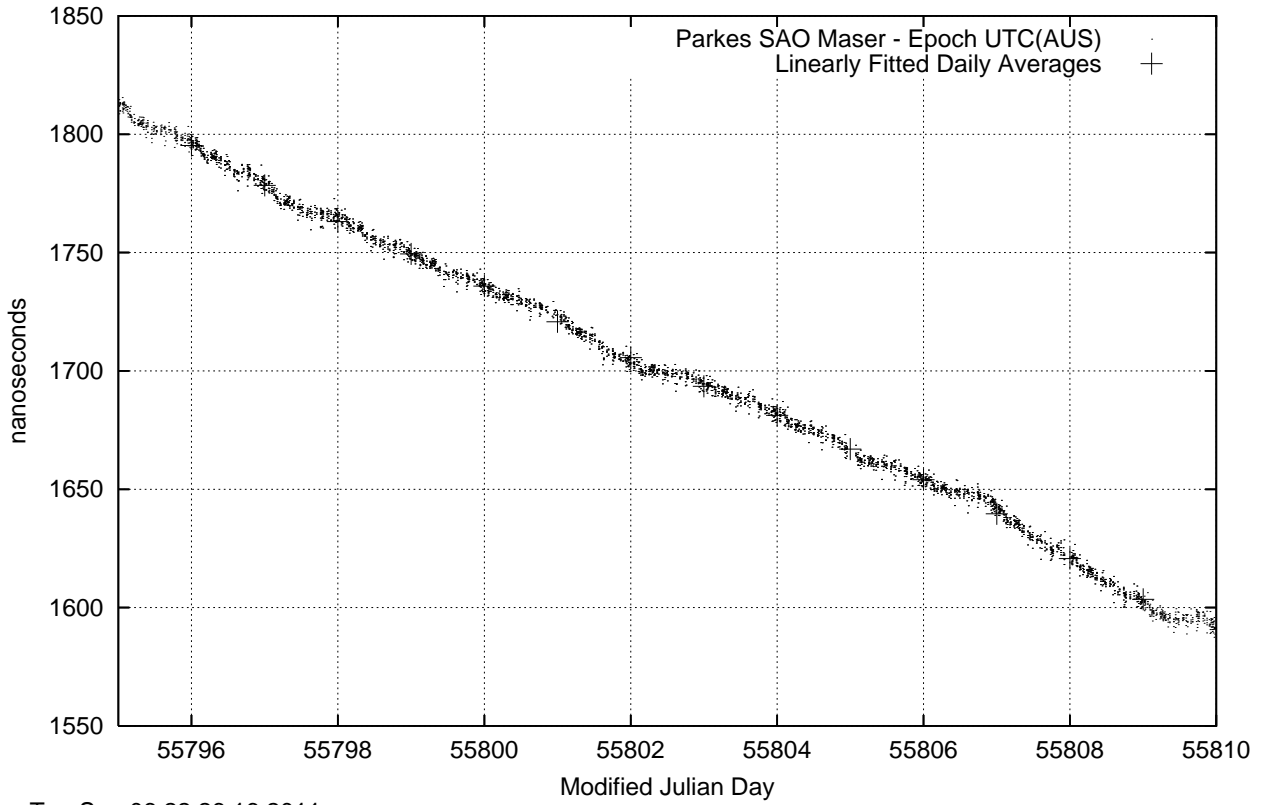

GPS Common-View Time-Transfer between ATNF Parkes and NMI Sydney

Tue Sep 06 22:26:16 2011

GPS Common-View Frequency Transfer between ATNF Parkes and NMI Sydney

Tue Sep 06 22:26:16 2011