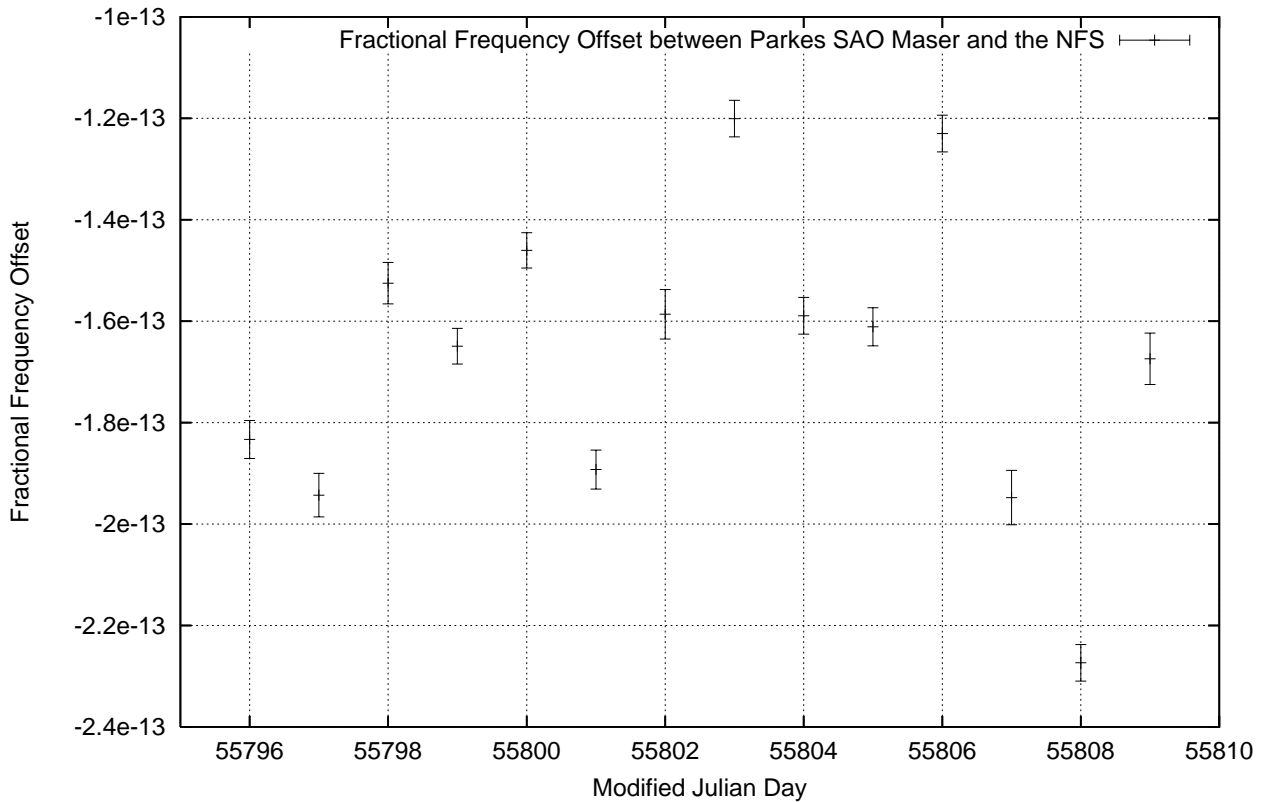

GPS Common-View Time-Transfer between ATNF Parkes and NMI Sydney

Tue Sep 06 22:26:16 2011

GPS Common-View Frequency Transfer between ATNF Parkes and NMI Sydney

Tue Sep 06 22:26:16 2011